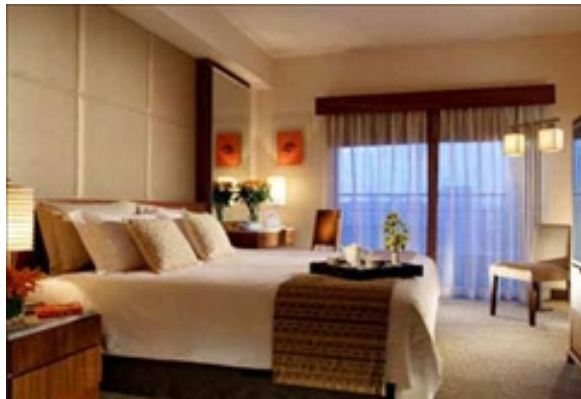

## SOMERSET LIANG COURT

177B RIVER VALLEY ROAD · SINGAPORE, 179032  
SINGAPORE

There are 197 spacious serviced residences with a choice of studio to four-bedroom layouts and a penthouse. Each apartment is furnished with stylish contemporary decor and fitted with a fully-equipped kitchen and home entertainment system. With layout options and comprehensive services and facilities, Somerset Liang Court offers a welcome alternative to a hotel.