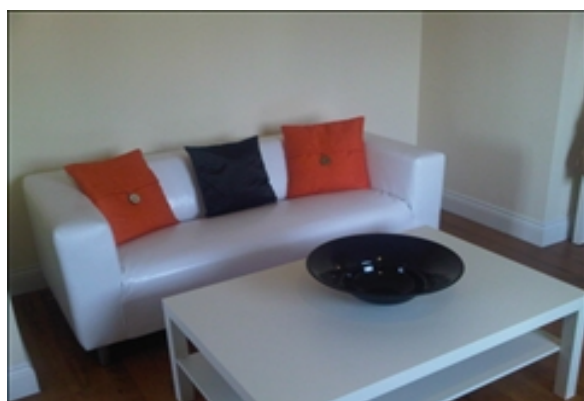

LIVING™

BY BRIDGESTREET

ASHBURNHAM HOUSE

ASHBURNHAM ROAD · BEDFORD, MK40 1EA UNITED KINGDOM

Ashburnham House by Bridgestreet is a beautiful development of fully furnished apartments positioned in the heart of the pleasant river-side town of Bedford. These newly constructed and centrally located apartments deliver contemporary furnishing throughout, blended in with the feel of a home away from home. Guests will feel both secure and comfortable within these private apartments through use of a video entry system and secure parking.