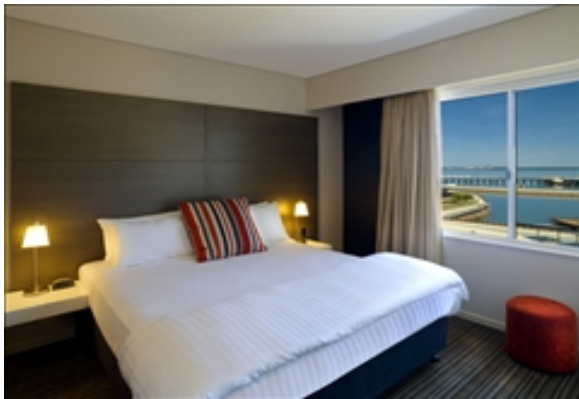

LIVING™

BY BRIDGESTREET

MEDINA GRAND DARWIN WATERFRONT

7 KITCHENER DRIVE · DARWIN, 0800 AUSTRALIA

Enjoy the attractions of Darwin's magnificent new foreshore development when you stay at Medina Grand Darwin Waterfront. Make your "Top End" stay unforgettable in the midst of luxury waterfront living. Enjoy seafront promenades, boutique shops, waterside restaurants, beaches, boating lagoon and wide rolling parklands at your doorstep. Enjoy contemporary, elegant and stylish surroundings from your fully-equipped, fully-serviced hotel apartment. Privacy, convenience and luxury: whether your mission is business or pleasure, you'll be glad you chose Medina Grand Darwin Waterfront.