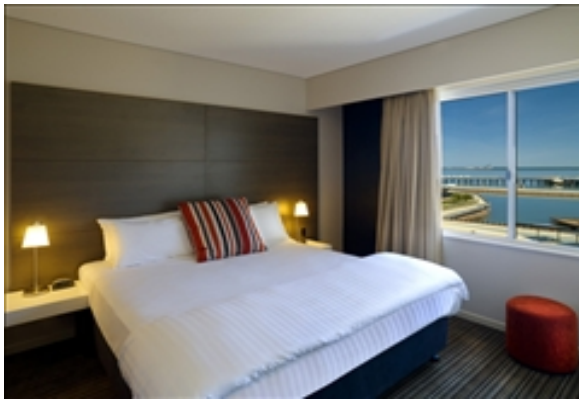

## MEDINA GRAND DARWIN WATERFRONT

7 KITCHENER DRIVE · DARWIN, 0800 AUSTRALIA

Enjoy the attractions of Darwin's magnificent new foreshore development when you stay at Medina Grand Darwin Waterfront. Make your "Top End" stay unforgettable in the midst of luxury waterfront living. Enjoy seafront promenades, boutique shops, waterside restaurants, beaches, boating lagoon and wide rolling parklands at your doorstep. Enjoy contemporary, elegant and stylish surroundings from your fully-equipped, fully-serviced hotel apartment. Privacy, convenience and luxury: whether your mission is business or pleasure, you'll be glad you chose Medina Grand Darwin Waterfront.