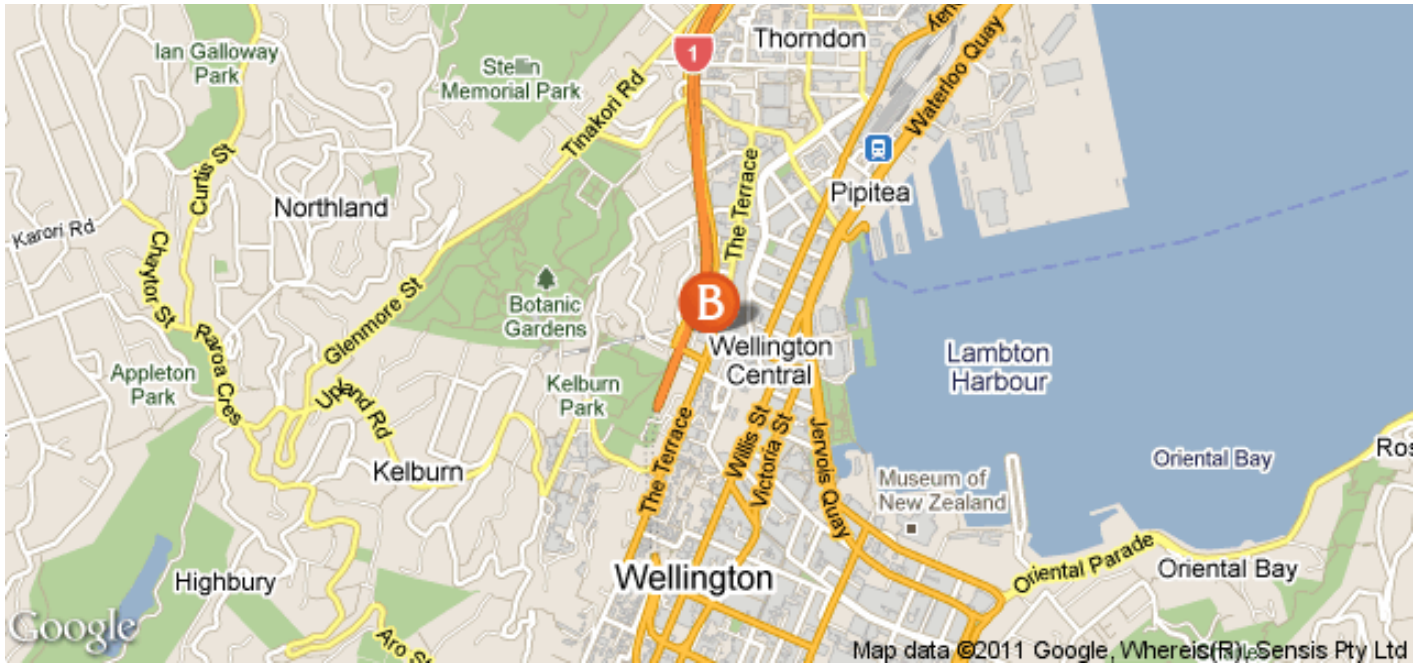

**BRIDGESTREET**  
GLOBAL HOSPITALITY

+65 9018 6111  
BRIDGESTREET.COM

EXCLUSIVE.  
BY BRIDGESTREET

RESIDENCES.  
BY BRIDGESTREET

ApartmentHotels.  
BY BRIDGESTREET

LIVING.  
BY BRIDGESTREET

PLACES.  
BY BRIDGESTREET

## IN THE AREA

- Airport 7Km (\$Aprox 36 Taxi ride)
- Buses and Train service all within 1KM
- Lampton Shopping district across the road
- Tourism centre 5 minutes walk
- Parliament, Te Papa and the waterfront all walking distance