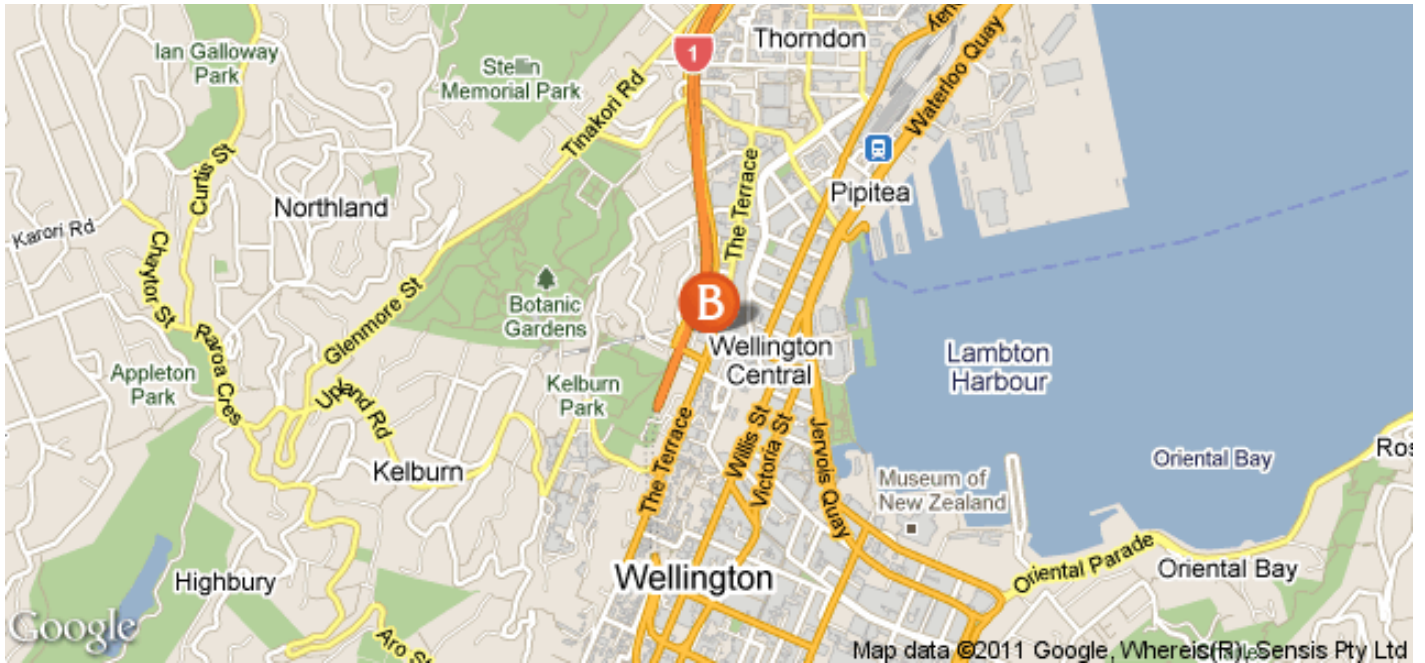

LIVING™

BY BRIDGESTREET

IN THE AREA

- Airport 7Km (\$Aprox 36 Taxi ride)
- Buses and Train service all within 1KM
- Lampton Shopping district across the road
- Tourism centre 5 minutes walk
- Parliament, Te Papa and the waterfront all walking distance