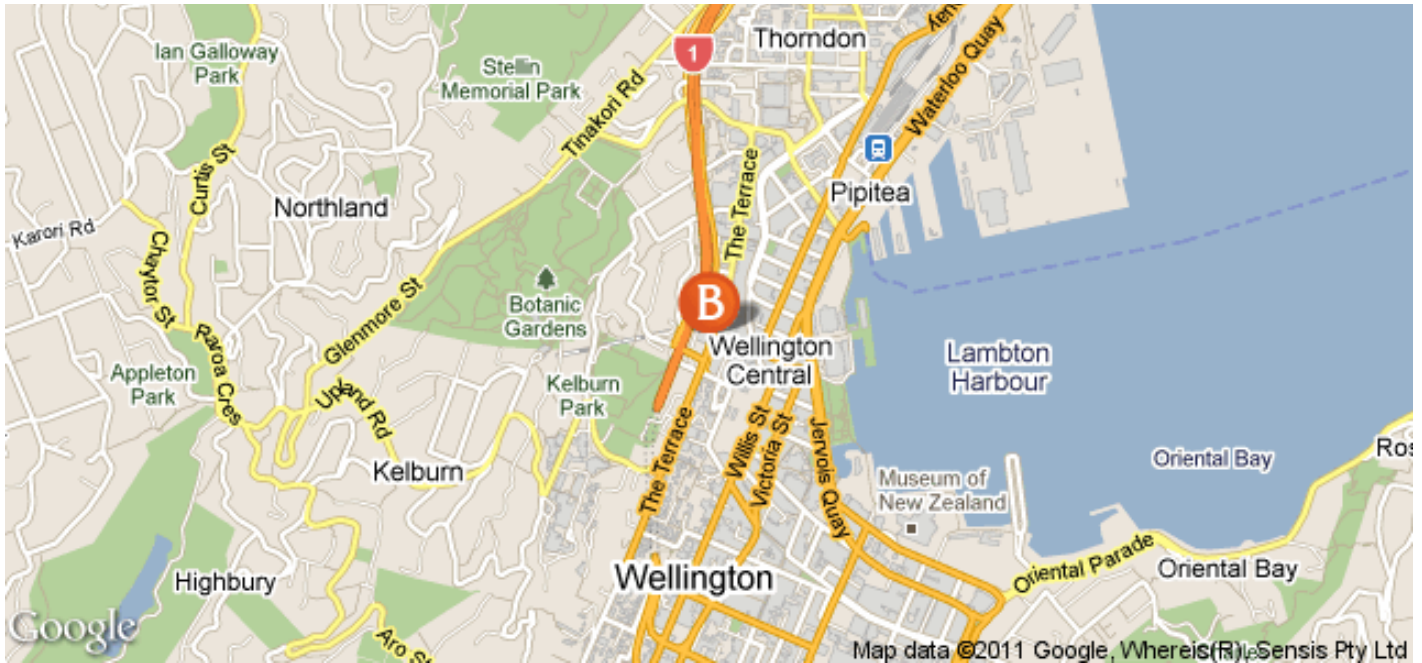

# LIVING™

BY BRIDGESTREET

## IN THE AREA

- Airport 7Km (\$Aprox 36 Taxi ride)
- Buses and Train service all within 1KM
- Lampton Shopping district across the road
- Tourism centre 5 minutes walk
- Parliament, Te Papa and the waterfront all walking distance