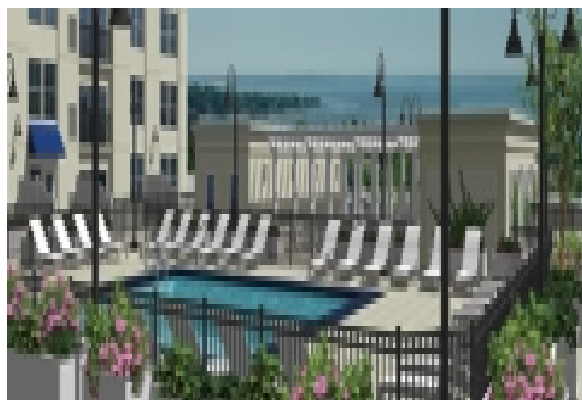

## 101 PARK PLACE

---

101 WASHINGTON BOULEVARD · STAMFORD, CT 06902  
UNITED STATES

101 Park Place offers a level of design, finish and services unprecedented in lower Fairfield County. The 15-story building features luxurious rental apartments, a rooftop terrace with swimming pool, fire pit and unsurpassed views of Long Island Sound. 101 Park Place is conveniently located off of I95 between the Stamford Transportation Center and Stamford's harbor.

### AT THIS LOCATION

---

- Lounge
- Rooftop Terrace
- Swimming Pool