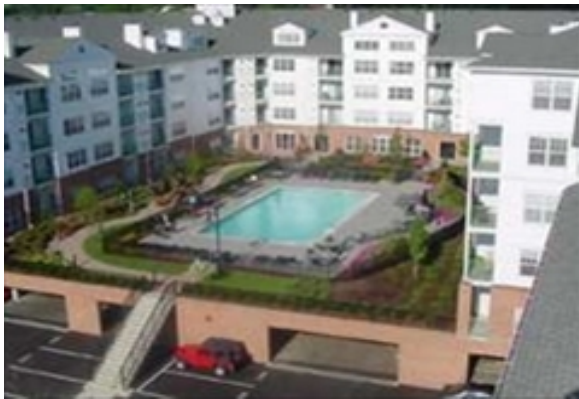

LIVING™

BY BRIDGESTREET

AVALON ON STAMFORD HARBOR

150 SOUTHFIELD AVE · STAMFORD, CT 06902 UNITED STATES

Apartments in Stamford, CT Imagine yourself in a home with all the comforts and attractions of a seaside resort. Imagine your community with a waterfront boardwalk, a wetland nature preserve, marina and picnic area--all of this just 40 minutes away from New York City!

AT THIS LOCATION

- 24 Hour Security
- Adjacent to Park
- Basketball Court
- Billiards Room
- Business Center with Fax Machine, Copier, etc. for Guest Use
- Children's Play Center
- Clubhouse
- Courtyard