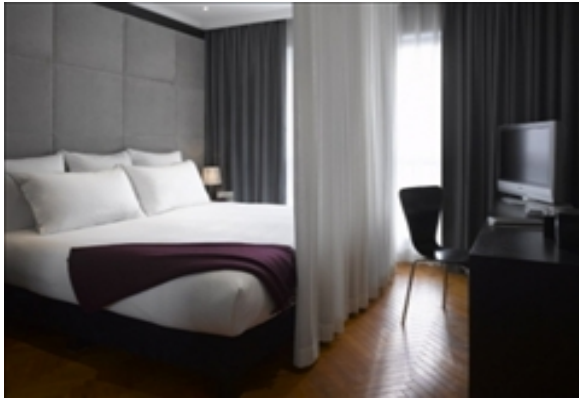

## SHAMA XINTIANDI

TOWER 18, LAKEVILLE REGENCY LANE 168 SHUN  
CHANG RD, · SHANGHAI, 200021 CHINA

Setting new standards in luxury living, Shama Luxe at Xintiandi is comprised of one hundred magnificent serviced apartments, each individually designed by renowned architect Filippo Gabbiani. Exceptionally located in the beautifully restored Xintiandi district, where charming historic lanes meander through an endless array of fashionable boutiques and restaurants, this is Shanghai's most exciting neighbourhood. Adding another level of opulence is the building itself, home to a magnificent clubhouse, spa, and its own café - all of which makes Shama Luxe at Xintiandi the perfect base for you to embrace China's most dynamic city.