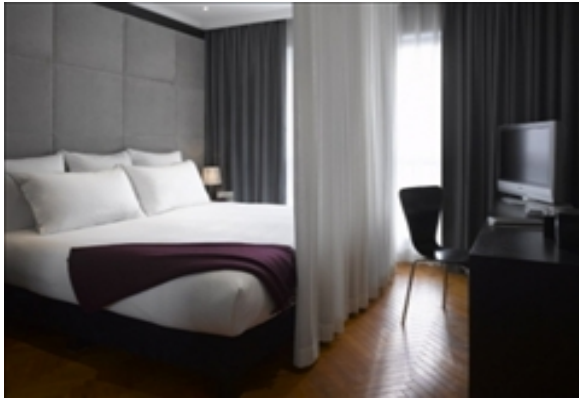

LIVING™

BY BRIDGESTREET

SHAMA XINTIANDI

TOWER 18, LAKEVILLE REGENCY LANE 168 SHUN
CHANG RD, · SHANGHAI, 200021 CHINA

Setting new standards in luxury living, Shama Luxe at Xintiandi is comprised of one hundred magnificent serviced apartments, each individually designed by renowned architect Filippo Gabbiani. Exceptionally located in the beautifully restored Xintiandi district, where charming historic lanes meander through an endless array of fashionable boutiques and restaurants, this is Shanghai's most exciting neighbourhood. Adding another level of opulence is the building itself, home to a magnificent clubhouse, spa, and its own café - all of which makes Shama Luxe at Xintiandi the perfect base for you to embrace China's most dynamic city.

IN THE APARTMENT

- Alarm System
- Gourmet Kitchens
- Hardwood Floors
- High Speed Internet Available
- Large Floor Plans
- Wireless Internet Access

SERVICES

- Basic Cable Television Service Provided
- Customized Billing to Suit Your Company's Needs
- Daily housekeeping Monday - Saturday, excluding Holidays
- Guest Handbook with a guide to the city and local community. Find everything from the area tourist sights, the nearest drug store, to the fitness center hours.
- Our Satisfaction Guarantee / notre garantie satisfaction
- Welcome Pack with Guest Toiletries