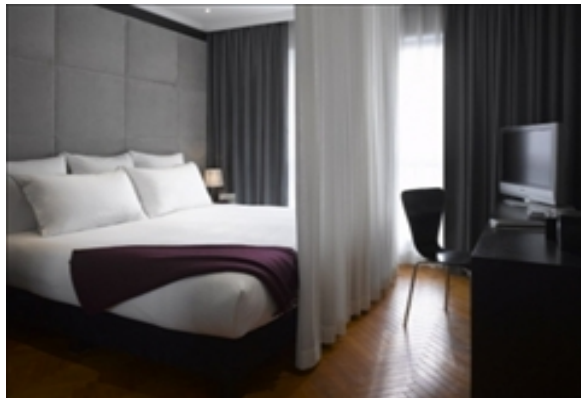

## SHAMA XINTIANDI

TOWER 18, LAKEVILLE REGENCY LANE 168 SHUN  
CHANG RD, · SHANGHAI, 200021 CHINA

Setting new standards in luxury living, Shama Luxe at Xintiandi is comprised of one hundred magnificent serviced apartments, each individually designed by renowned architect Filippo Gabbiani. Exceptionally located in the beautifully restored Xintiandi district, where charming historic lanes meander through an endless array of fashionable boutiques and restaurants, this is Shanghai's most exciting neighbourhood. Adding another level of opulence is the building itself, home to a magnificent clubhouse, spa, and its own café - all of which makes Shama Luxe at Xintiandi the perfect base for you to embrace China's most dynamic city.