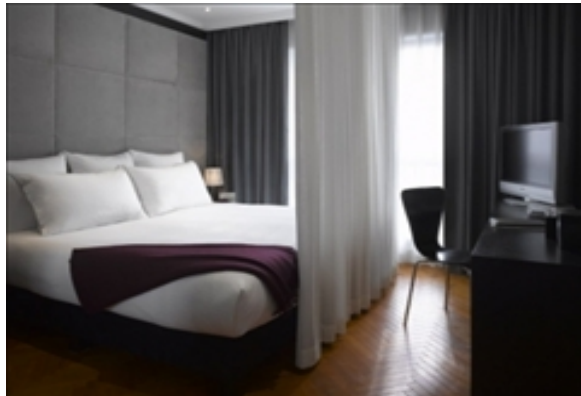

LIVING™

BY BRIDGESTREET

SHAMA XINTIANDI

TOWER 18, LAKEVILLE REGENCY LANE 168 SHUN
CHANG RD, · SHANGHAI, 200021 CHINA

Setting new standards in luxury living, Shama Luxe at Xintiandi is comprised of one hundred magnificent serviced apartments, each individually designed by renowned architect Filippo Gabbiani. Exceptionally located in the beautifully restored Xintiandi district, where charming historic lanes meander through an endless array of fashionable boutiques and restaurants, this is Shanghai's most exciting neighbourhood. Adding another level of opulence is the building itself, home to a magnificent clubhouse, spa, and its own café - all of which makes Shama Luxe at Xintiandi the perfect base for you to embrace China's most dynamic city.

IN THE APARTMENT

- Alarm System
- Gourmet Kitchens
- Hardwood Floors
- High Speed Internet Available
- Large Floor Plans
- Wireless Internet Access

SERVICES

- Basic Cable Television Service Provided
- Customized Billing to Suit Your Company's Needs
- Daily housekeeping Monday - Saturday, excluding Holidays
- Guest Handbook with a guide to the city and local community. Find everything from the area tourist sights, the nearest drug store, to the fitness center hours.
- Our Satisfaction Guarantee / notre garantie satisfaction
- Welcome Pack with Guest Toiletries