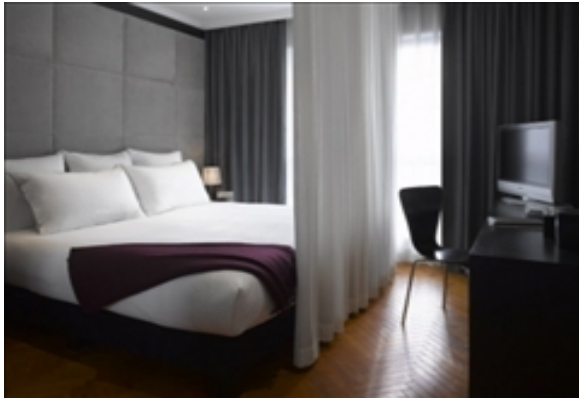

## SHAMA XINTIANDI

TOWER 18, LAKEVILLE REGENCY LANE, 168 SHUN  
CHANG RD, · SHANGHAI, 200021 CHINA

Setting new standards in luxury living, Shama Luxe at Xintiandi is comprised of one hundred magnificent serviced apartments, each individually designed by renowned architect Filippo Gabbiani. Exceptionally located in the beautifully restored Xintiandi district, where charming historic lanes meander through an endless array of fashionable boutiques and restaurants, this is Shanghai's most exciting neighbourhood. Adding another level of opulence is the building itself, home to a magnificent clubhouse, spa, and its own café - all of which makes Shama Luxe at Xintiandi the perfect base for you to embrace China's most dynamic city.