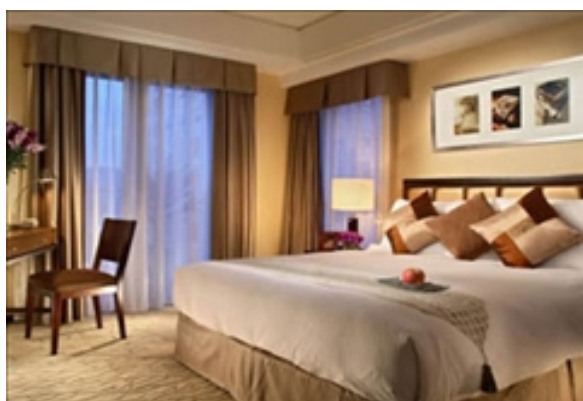

LIVING™

BY BRIDGESTREET

SOMERSET ZHONGGUANCUN

15 HAIDIAN ZHONG STREET, HAIDIAN DISTRICT ·
BEIJING, 100080 CHINA

Tastefully furnished with designer fittings and fully-equipped kitchen and living areas, these one and two-bedroom units offer the comfort desired by international travellers and their families. Convenience is also guaranteed by utilising the latest technologies (WiFi zones, broadband Internet access in each room, fully-equipped meeting rooms, etc.) to enhance the living and business areas. The spacious apartments can accommodate short or extended travel as well as relocation requirements and the secure living environment is ensured with visual intercom system fitted in each individual apartment. Somerset ZhongGuanCun provides stylish and contemporary living with the comfort and conveniences of a private retreat.