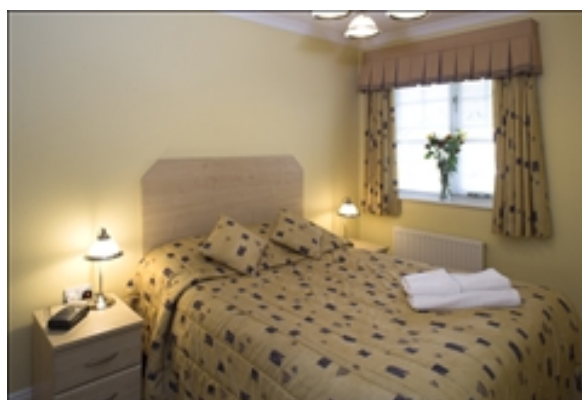

LIVING™

BY BRIDGESTREET

SELBORNE COURT- HOUSE OF FISHER

BERKSHIRE · BRACKNELL, RG12 7AR UNITED KINGDOM

Selborne Court in Bracknell is perfectly placed to take advantage of living in one of the most attractive residential areas of Bracknell yet within easy walking distance of the town's thriving commercial centre. The apartments are a short walk from the railway station. These attractive one and two bedroom apartments come with smart interiors and private parking. For people on short-term contracts, or in the process of relocating, these serviced apartments provide all the comforts of your own home. Everything a guest requires is included and the terms represent exceptional value for money.