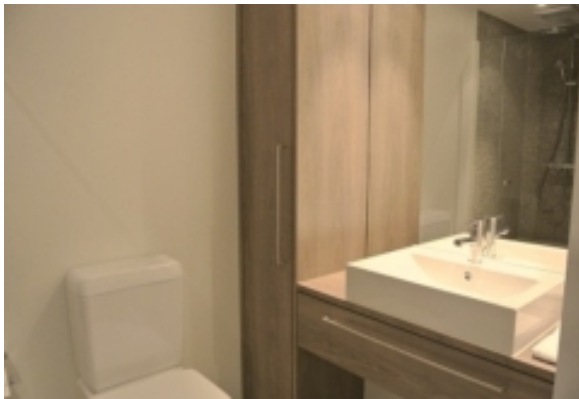

LIVING™

BY BRIDGESTREET

AEBH NEPTUN SUITES

NEPTUNSTRASSE 69 · ZÜRICH, CH-8032 SWITZERLAND

The Neptun Suites location is amongst the best in town. Modern loft apartments with amenities, which will definitely support you in your daily tasks. An interior designer passionately optimized the apartments to offer the comfort you expect and created unforgettable visualizations, blending interior into the building concept. A short walk of two minutes will lead you directly into the Kreuzplatz, a high-frequency hub, offering an easy commute by public transport and the convenience of grocery shopping, dining facilities and a magnificent night life.