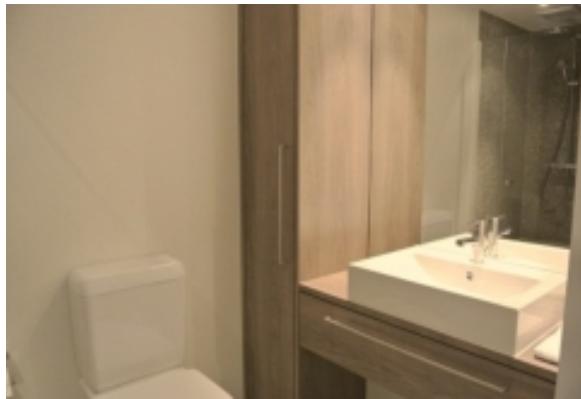

LIVING™

BY BRIDGESTREET

AEBH NEPTUN SUITES

NEPTUNSTRASSE 69 · ZÜRICH, CH-8032 SWITZERLAND

The Neptun Suites location is amongst the best in town. Modern loft apartments with amenities, which will definitely support you in your daily tasks. An interior designer passionately optimized the apartments to offer the comfort you expect and created unforgettable visualizations, blending interior into the building concept. A short walk of two minutes will lead you directly into the Kreuzplatz, a high-frequency hub, offering an easy commute by public transport and the convenience of grocery shopping, dining facilities and a magnificent night life.