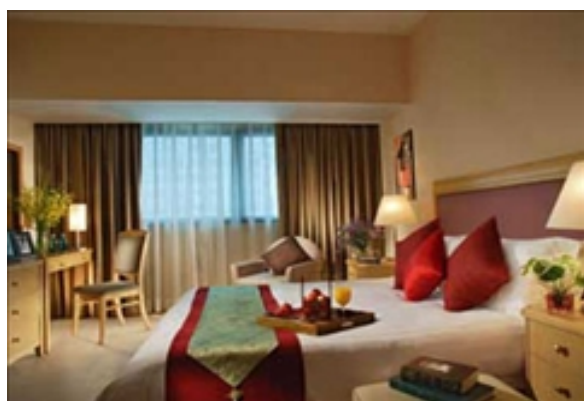

LIVING™

BY BRIDGESTREET

SOMERSET OLYMPIC TOWER

NO. 126, CHENGDU DAO · TIANJIN, 300051 CHINA

Spacious comfort can be enjoyed in these serviced apartments in Tianjin located in the heart of the city's prime residential and shopping district. Ideal corporate housing for the savvy business travellers and their international families, the residence is a short 15-minute walk from the Central Business District with the surrounding streets lined with restaurants and entertainment.