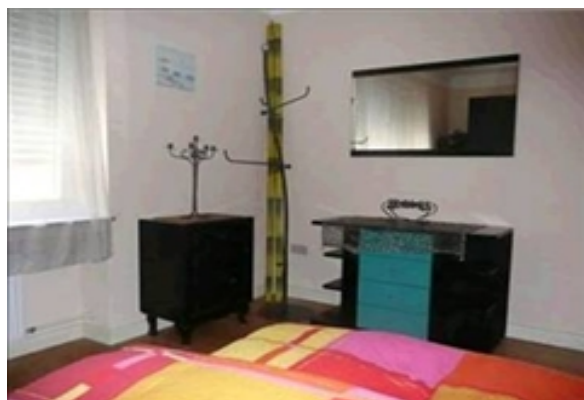

## IMMO-LUX BONNEVOIE

87, RUE DE BONNEVOIE · LUXEMBOURG, 1260  
LUXEMBOURG

Furnished apartments situated in the heart of the city. Recently redecorated to neutral colours. 45-65m2 in size. Parking is already paid for. Bonnevoie is located in the centre of charming Luxembourg city centre. Amongst numerous historical buildings is the old fortifications of the city, set in a converted brewery and within walking distance from the apartments. Similarly, the Clausen area of the city is in close proximity, offering a blend of small pubs and restaurants. In contrast, the various public squares within the Old Town and lively shopping areas makes for a vibrant atmosphere within the city.