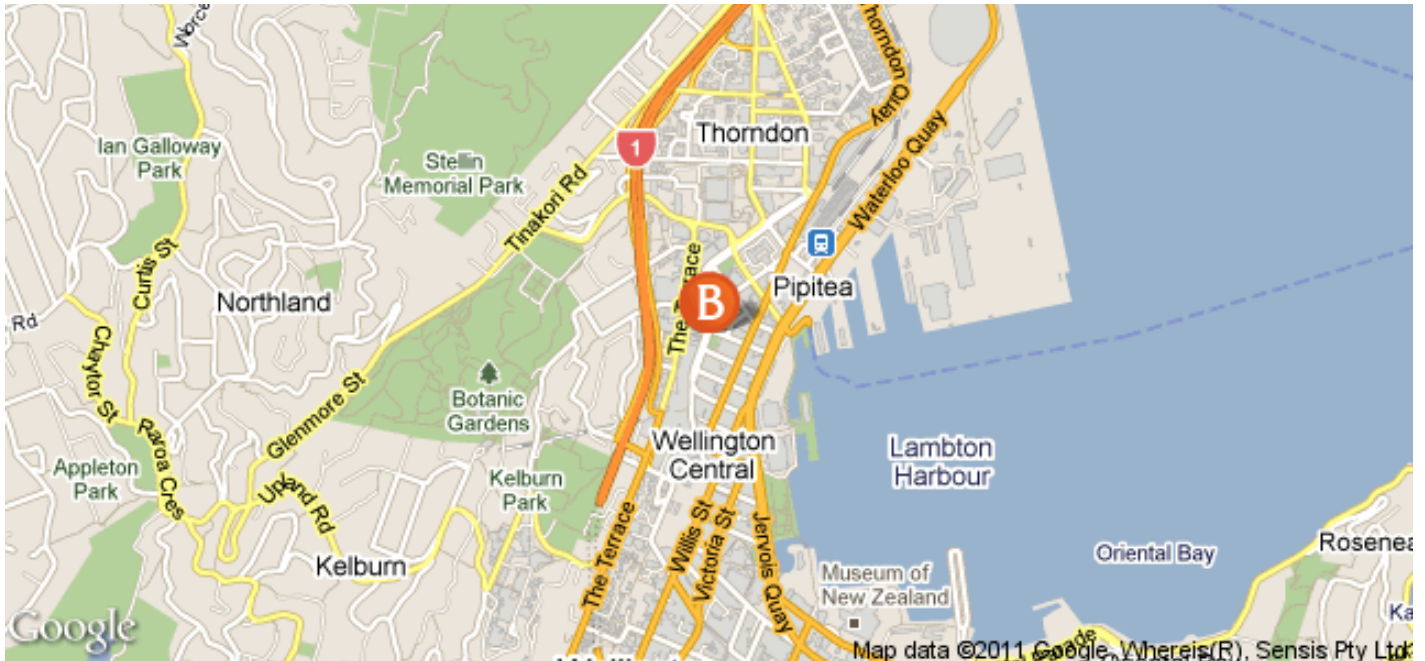

LIVING™

BY BRIDGESTREET

IN THE AREA

- It is situated a few minutes walk from Wellington shopping icon Kirkaldie and Stains.
- It is 2 blocks to the waterfront and TSB arena (Formerly Queen Wharf Events Centre) 10 min walk to Te Papa (the National Museum of NZ) The Westpac Trust Stadium, St James Theatre and Opera House. The cable car is just a 100 m away.

QUEST WELLINGTON

CNR OF HUNTER ST AND LAMBTON QUAY ·
WELLINGTON, 6011 NEW ZEALAND

Call us: +65 9755 5183

Distance from city center: 0.7 mile(s)

BRIDGESTREET.
GLOBAL HOSPITALITY

+65 9755 5183
BRIDGESTREET.COM

EXCLUSIVE.
BY BRIDGESTREET

RESIDENCES.
BY BRIDGESTREET

MODE.
APARTHOTEL

LIVING.
BY BRIDGESTREET

PLACES.
BY BRIDGESTREET

STÜDYO.
BY BRIDGESTREET