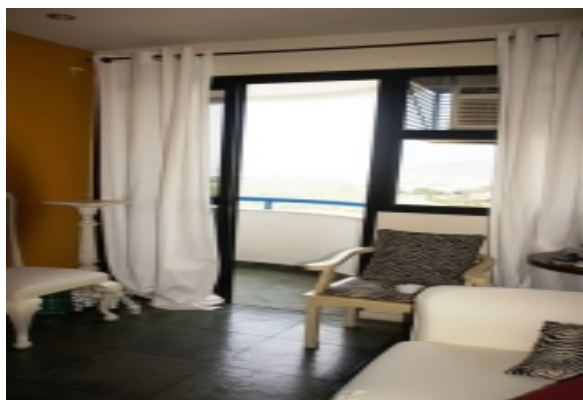

LIVING™

BY BRIDGESTREET

SILVEIRA

AVE ALFREDO BALTAZAR DE SILVEIRA 419 · RIO DE JANEIRO, BRAZIL

AT THIS LOCATION

- Clubhouse
- Controlled Access
- Elevators Present
- Fitness Center
- Gated Entrance
- Parking Garage
- Swimming Pool

IN THE APARTMENT

- Air Conditioning
- Balconies
- Fully-Equipped Kitchen
- Washer and Dryer

SERVICES

- Basic Cable Television Service Provided
- Bi-Weekly Housekeeping
- Customized Billing to Suit Your Company's Needs
- Guest Handbook with a guide to the city and local community. Find everything from the area tourist sights, the nearest drug store, to the fitness center hours.