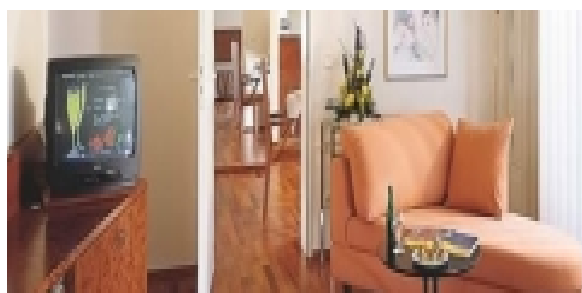

LIVING™

BY BRIDGESTREET

LINDNER BOARDINGHOUSE AIRPORT

UNTERRATHER STR. 108 · DÜSSELDORF, 40468
GERMANY

This Düsseldorf Hotel & Boardinghouse pampers its guests right at the center of things - close to the airport, yet far from the busy center. Business and conference guests have space to meet, greet and relax, plus enjoy an array of uniquely diverse amenities. All 38 apartments with a size of 32 sqm, 41 sqm and 43 sqm are furnished exclusively and have a spacious working area with modem connection and wireless lan. The telephone system has got a voice mailbox. All apartments are equipped with a pantrykitchen and a microwave, stove and sink unit. Every apartment has got a radio and TV (cable and satellite) with a possibility to watch Pay-TV. A minibar and a codesafe are available. Enjoy yourself at Bistro-Restaurant Albatros at the hotel with delightful specialities of the Italian, French and Asian cuisine. If you only want a litt...

LINDNER BOARDINGHOUSE AIRPORT
DÜSSELDORF

AT THIS LOCATION

- Direct Dial Telephone / ligne téléphonique

IN THE APARTMENT

- Balconies
- Fully-Equipped Kitchen
- Hairdryer
- In Room Safe

SERVICES

- Cable Television and Pay Per View
- Fully fitted kitchen with dishwasher
- Housekeeping
- Weekly Linen Service
- Wireless broadband