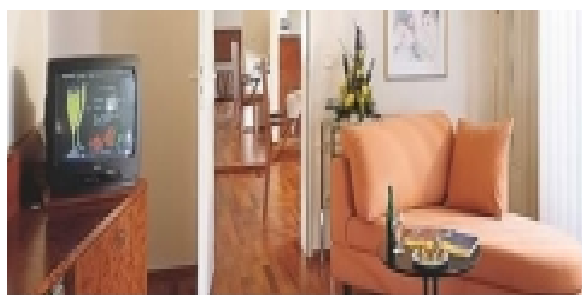

LIVING™

BY BRIDGESTREET

LINDNER BOARDINGHOUSE AIRPORT

UNTERRATHER STR. 108 · DÜSSELDORF, 40468
GERMANY

This Düsseldorf Hotel & Boardinghouse pampers its guests right at the center of things - close to the airport, yet far from the busy center. Business and conference guests have space to meet, greet and relax, plus enjoy an array of uniquely diverse amenities. All 38 apartments with a size of 32 sqm, 41 sqm and 43 sqm are furnished exclusively and have a spacious working area with modem connection and wireless lan. The telephone system has got a voice mailbox. All apartments are equipped with a pantrykitchen and a microwave, stove and sink unit. Every apartment has got a radio and TV (cable and satellite) with a possibility to watch Pay-TV. A minibar and a codesafe are available. Enjoy yourself at Bistro-Restaurant Albatros at the hotel with delightful specialities of the Italian, French and Asian cuisine. If you only want a litt...

LINDNER BOARDINGHOUSE AIRPORT
DÜSSELDORF

AT THIS LOCATION

- Direct Dial Telephone / ligne téléphonique

IN THE APARTMENT

- Balconies
- Fully-Equipped Kitchen
- Hairdryer
- In Room Safe

SERVICES

- Cable Television and Pay Per View
- Fully fitted kitchen with dishwasher
- Housekeeping
- Weekly Linen Service
- Wireless broadband