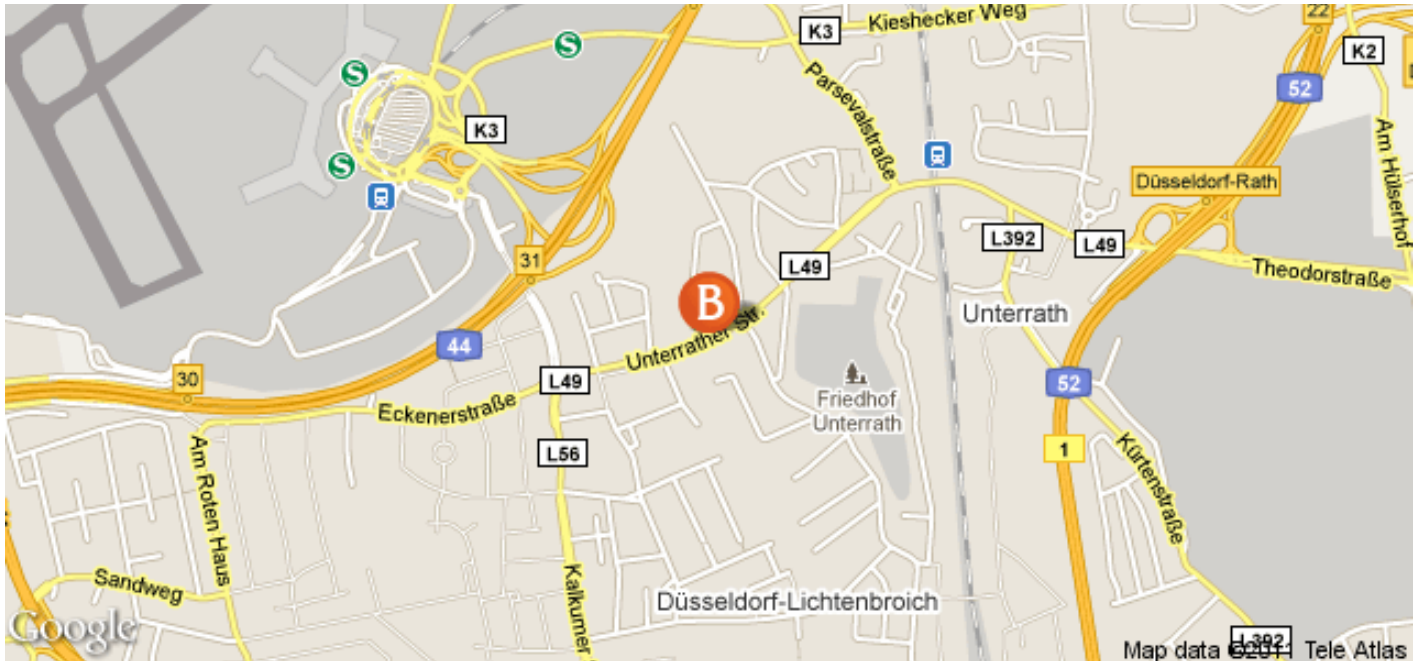

LIVING™

BY BRIDGESTREET

LINDNER BOARDINGHOUSE AIRPORT

UNTERRATHER STR. 108 · DÜSSELDORF, 40468
GERMANY

This Düsseldorf Hotel & Boardinghouse pampers its guests right at the center of things - close to the airport, yet far from the busy center. Business and conference guests have space to meet, greet and relax, plus enjoy an array of uniquely diverse amenities. All 38 apartments with a size of 32 sqm, 41 sqm and 43 sqm are furnished exclusively and have a spacious working area with modem connection and wireless lan. The telephone system has got a voice mailbox. All apartments are equipped with a pantrykitchen and a microwave, stove and sink unit. Every apartment has got a radio and TV (cable and satellite) with a possibility to watch Pay-TV. A minibar and a codesafe are available. Enjoy yourself at Bistro-Restaurant Albatros at the hotel with delightful specialities of the Italian, French and Asian cuisine. If you only want a litt...

LIVING™

BY BRIDGESTREET

IN THE AREA

- Located close to the airport

LINDNER BOARDINGHOUSE AIRPORT

UNTERRATHER STR. 108 · DÜSSELDORF, 40468
GERMANY

Call us: +44 (0) 20 7792 2222

Distance from city center: 4 mile(s)