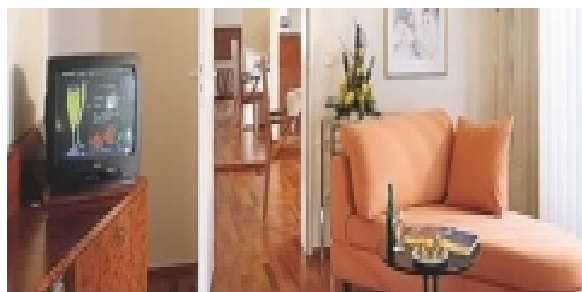

LIVING™

BY BRIDGESTREET

LINDNER BOARDINGHOUSE AIRPORT

UNTERRATHER STR. 108 · DÜSSELDORF, 40468
GERMANY

This Düsseldorf Hotel & Boardinghouse pampers its guests right at the center of things - close to the airport, yet far from the busy center. Business and conference guests have space to meet, greet and relax, plus enjoy an array of uniquely diverse amenities. All 38 apartments with a size of 32 sqm, 41 sqm and 43 sqm are furnished exclusively and have a spacious working area with modem connection and wireless lan. The telephone system has got a voice mailbox. All apartments are equipped with a pantrykitchen and a microwave, stove and sink unit. Every apartment has got a radio and TV (cable and satellite) with a possibility to watch Pay-TV. A minibar and a codesafe are available. Enjoy yourself at Bistro-Restaurant Albatros at the hotel with delightful specialities of the Italian, French and Asian cuisine. If you only want a litt...

LINDNER BOARDINGHOUSE AIRPORT
DÜSSELDORF

AT THIS LOCATION

- Direct Dial Telephone / ligne téléphonique

IN THE APARTMENT

- Balconies
- Fully-Equipped Kitchen
- Hairdryer
- In Room Safe

SERVICES

- Cable Television and Pay Per View
- Fully fitted kitchen with dishwasher
- Housekeeping
- Weekly Linen Service
- Wireless broadband