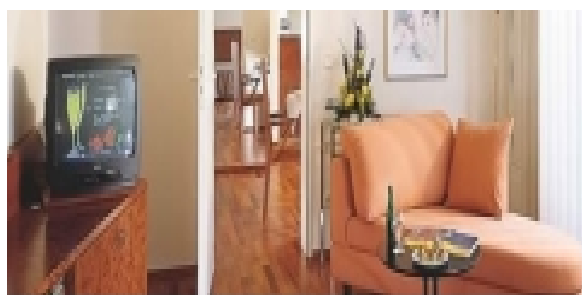

## LINDNER BOARDINGHOUSE AIRPORT

UNTERRATHER STR. 108 · DÜSSELDORF, 40468  
GERMANY

This Düsseldorf Hotel & Boardinghouse pampers its guests right at the center of things - close to the airport, yet far from the busy center. Business and conference guests have space to meet, greet and relax, plus enjoy an array of uniquely diverse amenities. All 38 apartments with a size of 32 sqm, 41 sqm and 43 sqm are furnished exclusively and have a spacious working area with modem connection and wireless lan. The telephone system has got a voice mailbox. All apartments are equipped with a pantrykitchen and a microwave, stove and sink unit. Every apartment has got a radio and TV (cable and satellite) with a possibility to watch Pay-TV. A minibar and a codesafe are available. Enjoy yourself at Bistro-Restaurant Albatros at the hotel with delightful specialities of the Italian, French and Asian cuisine. If you only want a litt...