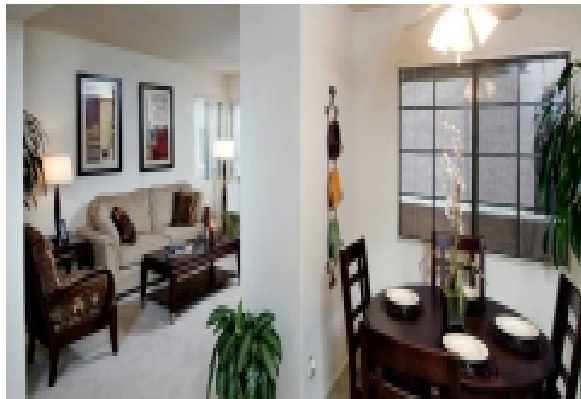

LIVING™

BY BRIDGESTREET

ARCHSTONE YORBA LINDA

25550 RIVER BEND DRIVE · YORBA LINDA, CA 92887
UNITED STATES

AT THIS LOCATION

- Business Center
- Clubhouse
- Fitness Center
- Laundry Facilities On-Site
- Parking- Covered
- Pets Welcome (Breed Specific)
- Swimming Pool

IN THE APARTMENT

- Air Conditioning
- Dishwasher / lave vaisselle
- Fully-Equipped Kitchen
- Patio/Balcony
- Walk In Closets

SERVICES

- Basic Cable Television Service Provided
- Bi-Weekly Housekeeping
- Customized Billing to Suit Your Company's Needs
- Guest Handbook with a guide to the city and local community. Find everything from the area tourist sights, the nearest drug store, to the fitness center hours.
- Key Packet Delivered Prior To Move-In
- Our Satisfaction Guarantee / notre garantie satisfaction

BRIDGESTREET®
GLOBAL HOSPITALITY

1 800 278 7338
BRIDGESTREET.COM

EXCLUSIVE.
BY BRIDGESTREET

RESIDENCES.
BY BRIDGESTREET

MODEL
A PART HOTEL

LIVING.
BY BRIDGESTREET

PLACES.
BY BRIDGESTREET

STÜDYO.
BY BRIDGESTREET