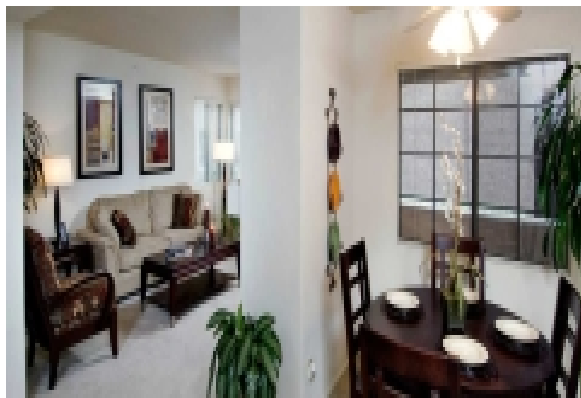

LIVING™

BY BRIDGESTREET

ARCHSTONE YORBA LINDA

25550 RIVER BEND DRIVE · YORBA LINDA, CA 92887
UNITED STATES

AT THIS LOCATION

- Business Center
- Clubhouse
- Fitness Center
- Laundry Facilities On-Site
- Parking- Covered
- Pets Welcome (Breed Specific)
- Swimming Pool

IN THE APARTMENT

- Air Conditioning
- Dishwasher / lave vaisselle
- Fully-Equipped Kitchen
- Patio/Balcony
- Walk In Closets

SERVICES

- Basic Cable Television Service Provided
- Bi-Weekly Housekeeping
- Customized Billing to Suit Your Company's Needs
- Guest Handbook with a guide to the city and local community. Find everything from the area tourist sights, the nearest drug store, to the fitness center hours.
- Key Packet Delivered Prior To Move-In
- Our Satisfaction Guarantee / notre garantie satisfaction

BRIDGESTREET
GLOBAL HOSPITALITY

1 800 278 7338
BRIDGESTREET.COM

EXCLUSIVE.
BY BRIDGESTREET

RESIDENCES.
BY BRIDGESTREET

ApartHotels.
BY BRIDGESTREET

LIVING.
BY BRIDGESTREET

PLACES.
BY BRIDGESTREET

STÜDYO.
BY BRIDGESTREET