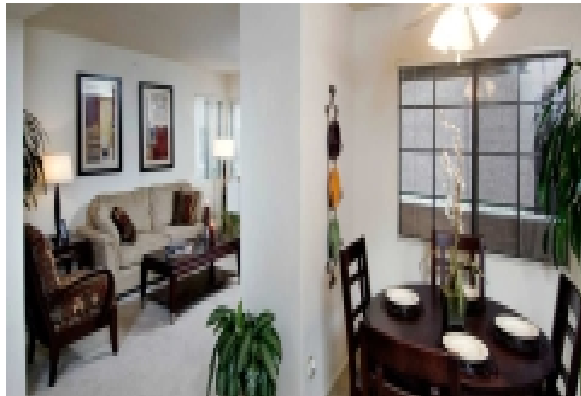

LIVING™

BY BRIDGESTREET

ARCHSTONE YORBA LINDA

25550 RIVER BEND DRIVE · YORBA LINDA, CA 92887
UNITED STATES

AT THIS LOCATION

- Business Center
- Clubhouse
- Fitness Center
- Laundry Facilities On-Site
- Parking- Covered
- Pets Welcome (Breed Specific)
- Swimming Pool

IN THE APARTMENT

- Air Conditioning
- Dishwasher / lave vaisselle
- Fully-Equipped Kitchen
- Patio/Balcony
- Walk In Closets

SERVICES

- Basic Cable Television Service Provided
- Bi-Weekly Housekeeping
- Customized Billing to Suit Your Company's Needs
- Guest Handbook with a guide to the city and local community. Find everything from the area tourist sights, the nearest drug store, to the fitness center hours.
- Key Packet Delivered Prior To Move-In
- Our Satisfaction Guarantee / notre garantie satisfaction

BRIDGESTREET.
GLOBAL HOSPITALITY

1 800 278 7338
BRIDGESTREET.COM

EXCLUSIVE.
BY BRIDGESTREET

RESIDENCES.
BY BRIDGESTREET

MODE.
A PART HOTEL

LIVING.
BY BRIDGESTREET

PLACES.
BY BRIDGESTREET

STÜDYO.
BY BRIDGESTREET