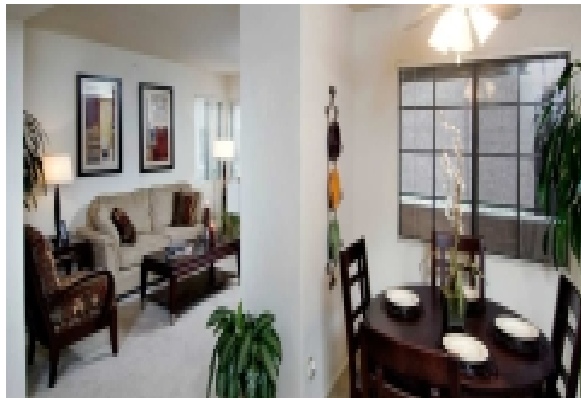

LIVING™

BY BRIDGESTREET

ARCHSTONE YORBA LINDA

25550 RIVER BEND DRIVE • YORBA LINDA, CA 92887
UNITED STATES

AT THIS LOCATION

- Business Center
- Clubhouse
- Fitness Center
- Laundry Facilities On-Site
- Parking- Covered
- Pets Welcome (Breed Specific)
- Swimming Pool

IN THE APARTMENT

- Air Conditioning
- Dishwasher / lave vaisselle
- Fully-Equipped Kitchen
- Patio/Balcony
- Walk In Closets

SERVICES

- Basic Cable Television Service Provided
- Bi-Weekly Housekeeping
- Customized Billing to Suit Your Company's Needs
- Guest Handbook with a guide to the city and local community. Find everything from the area tourist sights, the nearest drug store, to the fitness center hours.
- Key Packet Delivered Prior To Move-In
- Our Satisfaction Guarantee / notre garantie satisfaction

BRIDGESTREET.
GLOBAL HOSPITALITY

1 800 278 7338
BRIDGESTREET.COM

EXCLUSIVE.
BY BRIDGESTREET

RESIDENCES.
BY BRIDGESTREET

MODE.
A PART HOTEL

LIVING.
BY BRIDGESTREET

PLACES.
BY BRIDGESTREET

STÜDYO.
BY BRIDGESTREET