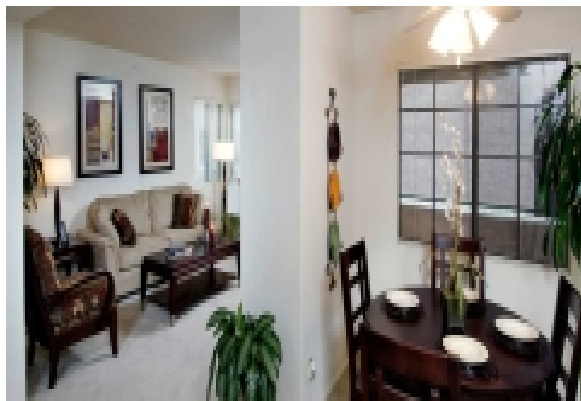

LIVING™

BY BRIDGESTREET

ARCHSTONE YORBA LINDA

25550 RIVER BEND DRIVE • YORBA LINDA, CA 92887
UNITED STATES

AT THIS LOCATION

- Business Center
- Clubhouse
- Fitness Center
- Laundry Facilities On-Site
- Parking- Covered
- Pets Welcome (Breed Specific)
- Swimming Pool

IN THE APARTMENT

- Air Conditioning
- Dishwasher / lave vaisselle
- Fully-Equipped Kitchen
- Patio/Balcony
- Walk In Closets

SERVICES

- Basic Cable Television Service Provided
- Bi-Weekly Housekeeping
- Customized Billing to Suit Your Company's Needs
- Guest Handbook with a guide to the city and local community. Find everything from the area tourist sights, the nearest drug store, to the fitness center hours.
- Key Packet Delivered Prior To Move-In
- Our Satisfaction Guarantee / notre garantie satisfaction

BRIDGESTREET.
GLOBAL HOSPITALITY

1 800 278 7338
BRIDGESTREET.COM

EXCLUSIVE.
BY BRIDGESTREET

RESIDENCES.
BY BRIDGESTREET

MODE.
A PART HOTEL

LIVING.
BY BRIDGESTREET

PLACES.
BY BRIDGESTREET

STÜDYO.
BY BRIDGESTREET