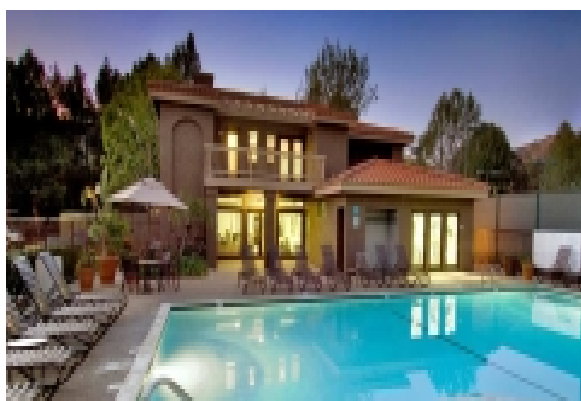

LIVING™

BY BRIDGESTREET

ARCHSTONE YORBA LINDA

25550 RIVER BEND DRIVE · YORBA LINDA, CA 92887
UNITED STATES

AT THIS LOCATION

- Business Center
- Clubhouse
- Fitness Center
- Laundry Facilities On-Site
- Parking- Covered
- Pets Welcome (Breed Specific)
- Swimming Pool