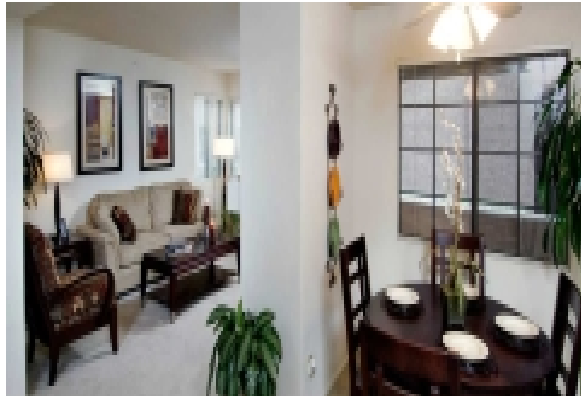

LIVING™

BY BRIDGESTREET

ARCHSTONE YORBA LINDA

25550 RIVER BEND DRIVE · YORBA LINDA, CA 92887
UNITED STATES

AT THIS LOCATION

- Business Center
- Clubhouse
- Fitness Center
- Laundry Facilities On-Site
- Parking- Covered
- Pets Welcome (Breed Specific)
- Swimming Pool

IN THE APARTMENT

- Air Conditioning
- Dishwasher / lave vaisselle
- Fully-Equipped Kitchen
- Patio/Balcony
- Walk In Closets

SERVICES

- Basic Cable Television Service Provided
- Bi-Weekly Housekeeping
- Customized Billing to Suit Your Company's Needs
- Guest Handbook with a guide to the city and local community. Find everything from the area tourist sights, the nearest drug store, to the fitness center hours.
- Key Packet Delivered Prior To Move-In
- Our Satisfaction Guarantee / notre garantie satisfaction

BRIDGESTREET®
GLOBAL HOSPITALITY

1 800 278 7338
BRIDGESTREET.COM

EXCLUSIVE.
BY BRIDGESTREET

RESIDENCES.
BY BRIDGESTREET

MODEL
A PART HOTEL

LIVING.
BY BRIDGESTREET

PLACES.
BY BRIDGESTREET

STÜDYO.
BY BRIDGESTREET