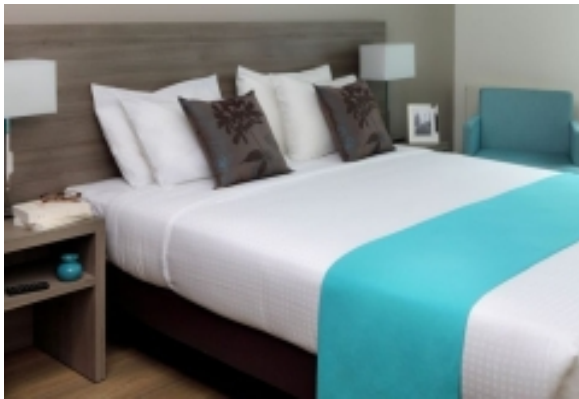

## TOISON D'OR APARTMENTS

61 AVENUE DE LA TOISON D'OR · BRUSSELS, 1060  
BELGIUM

In the heart of Brussels, these 154 apartments are bright and tastefully furnished and offer the independence of an apartment and the warmth of a hotel. All the apartments offer sound-proofed rooms and a kitchenette, along with private bathrooms, direct dial telephone and television. From the Aparthotel, explore the Royal attractions of the Capital on foot. Visit Egmont Palace and Gardens, the modern art museum and Breughel museums, the Grand Palace with its impressive Brabant-style houses, and the Royal Theatre.