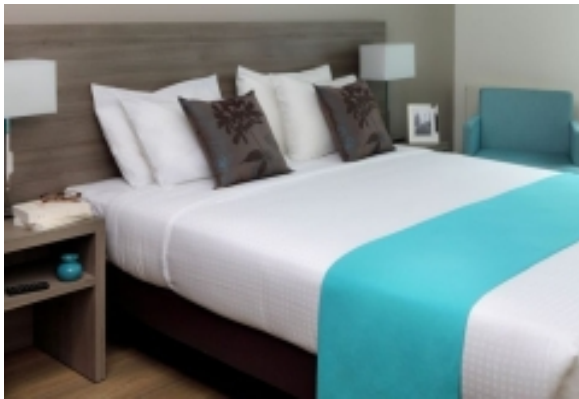

LIVING™

BY BRIDGESTREET

TOISON D'OR APARTMENTS

61 AVENUE DE LA TOISON D'OR · BRUSSELS, 1060
BELGIUM

In the heart of Brussels, these 154 apartments are bright and tastefully furnished and offer the independence of an apartment and the warmth of a hotel. All the apartments offer sound-proofed rooms and a kitchenette, along with private bathrooms, direct dial telephone and television. From the Aparthotel, explore the Royal attractions of the Capital on foot. Visit Egmont Palace and Gardens, the modern art museum and Breughel museums, the Grand Palace with its impressive Brabant-style houses, and the Royal Theatre.