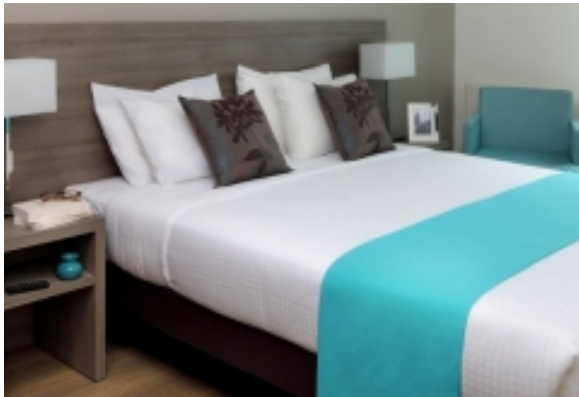

## TOISON D'OR APARTMENTS

61 AVENUE DE LA TOISON D'OR · BRUSSELS, 1060  
BELGIUM

In the heart of Brussels, these 154 apartments are bright and tastefully furnished and offer the independence of an apartment and the warmth of a hotel. All the apartments offer sound-proofed rooms and a kitchenette, along with private bathrooms, direct dial telephone and television. From the Aparthotel, explore the Royal attractions of the Capital on foot. Visit Egmont Palace and Gardens, the modern art museum and Breughel museums, the Grand Palace with its impressive Brabant-style houses, and the Royal Theatre.