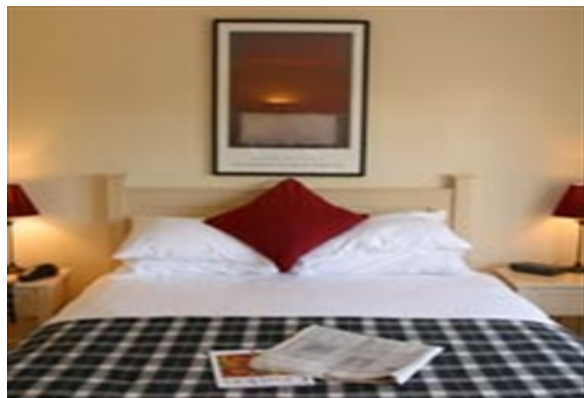

LIVING™

BY BRIDGESTREET

NOTTINGHAM APARTMENTS - THE ROPEWALK

THE ROPEWALK · NOTTINGHAM, NG1 5DQ UNITED KINGDOM

Situated on The Ropewalk, these stylish and contemporary one and two-bedroom apartments have commanding views over The Park, and are conveniently located for the city centre. Each beautifully furnished apartment has a large living and dining area, fully equipped kitchen, master bedroom with king size bed and separate bathroom. Two-bedroom apartments have king size beds and additional en-suite shower rooms.(S)

AT THIS LOCATION

- Onsite Parking
- Secure Entry System / entrée sécurisée

IN THE APARTMENT

- Digital Satellite Television
- High Speed Internet Available
- Stereo/Radio/Compact Disc Player
- TV with DVD Player
- Washer & Dryer in Suite

SERVICES

- Basic Cable Television Service Provided
- Bi-Weekly Housekeeping
- Customized Billing to Suit Your Company's Needs
- Guest Handbook with a guide to the city and local community
- Key Packet Delivered Prior to Move-In
- Our Satisfaction Guarantee / notre garantie satisfaction

BRIDGESTREET
GLOBAL HOSPITALITY

+44 (0) 207 792 2222
BRIDGESTREET.COM

EXCLUSIVE.
BY BRIDGESTREET

RESIDENCES.
BY BRIDGESTREET

ApartmentHotels.
BY BRIDGESTREET

LIVING.
BY BRIDGESTREET

PLACES.
BY BRIDGESTREET

STÜDYO.
BY BRIDGESTREET