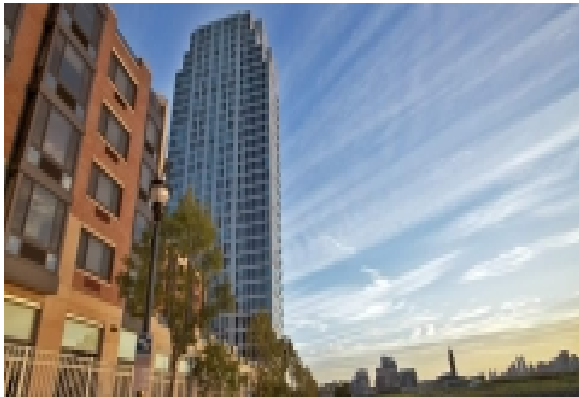

LIVING™

BY BRIDGESTREET

NEWPORT TOWERS

100 TOWN SQUARE PLACE · JERSEY CITY, NJ 07310
UNITED STATES

Located on the Hudson River, these Newport residences offer sweeping New York City views, graciously appointed features, and roomy living arrangements.

AT THIS LOCATION

- 24 Hour Doorman
- Laundry Facilities On-Site
- Public transportation
- Residents lounge

IN THE APARTMENT

- Beautiful Views
- Beautiful Views
- Spacious Closets
- Stainless steel kitchens