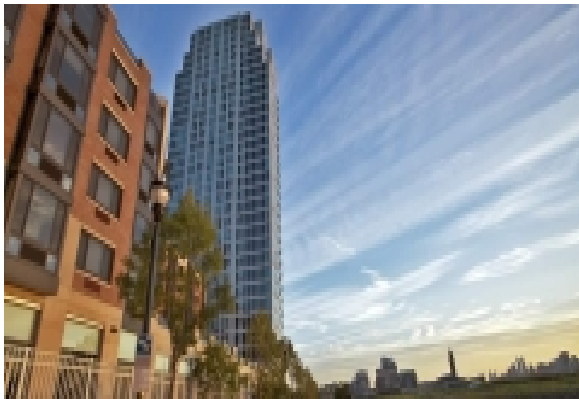

LIVING™

BY BRIDGESTREET

NEWPORT TOWERS

100 TOWN SQUARE PLACE · JERSEY CITY, NJ 07310
UNITED STATES

Located on the Hudson River, these Newport residences offer sweeping New York City views, graciously appointed features, and roomy living arrangements.

AT THIS LOCATION

- 24 Hour Doorman
- Laundry Facilities On-Site
- Public transportation
- Residents lounge

IN THE APARTMENT

- Beautiful Views
- Beautiful Views
- Spacious Closets
- Stainless steel kitchens