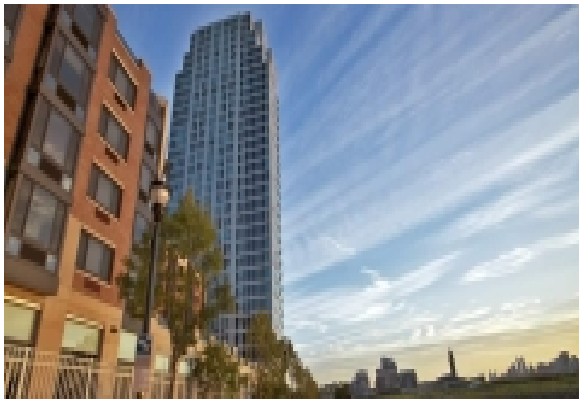

# LIVING™

BY BRIDGESTREET

## NEWPORT TOWERS

---

100 TOWN SQUARE PLACE · JERSEY CITY, NJ 07310  
UNITED STATES

Located on the Hudson River, these Newport residences offer sweeping New York City views, graciously appointed features, and roomy living arrangements.