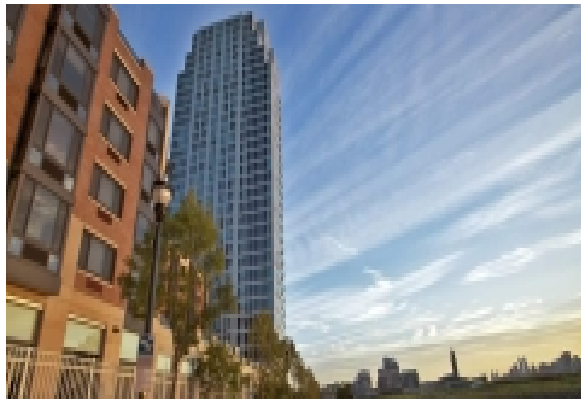

# LIVING™

BY BRIDGESTREET

## NEWPORT TOWERS

---

100 TOWN SQUARE PLACE · JERSEY CITY, NJ 07310  
UNITED STATES

Located on the Hudson River, these Newport residences offer sweeping New York City views, graciously appointed features, and roomy living arrangements.