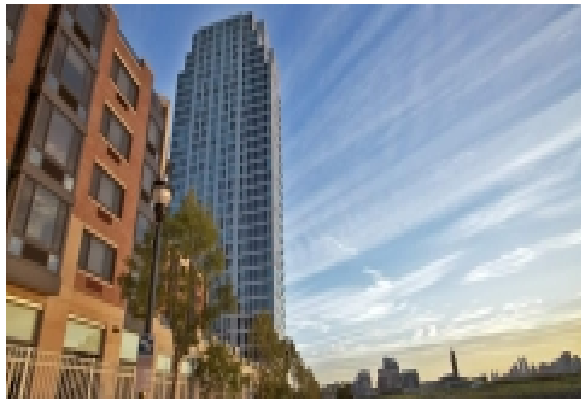

LIVING™

BY BRIDGESTREET

NEWPORT TOWERS

100 TOWN SQUARE PLACE · JERSEY CITY, NJ 07310
UNITED STATES

Located on the Hudson River, these Newport residences offer sweeping New York City views, graciously appointed features, and roomy living arrangements.

AT THIS LOCATION

- 24 Hour Doorman
- Laundry Facilities On-Site
- Public transportation
- Residents lounge

IN THE APARTMENT

- Beautiful Views
- Beautiful Views
- Spacious Closets
- Stainless steel kitchens