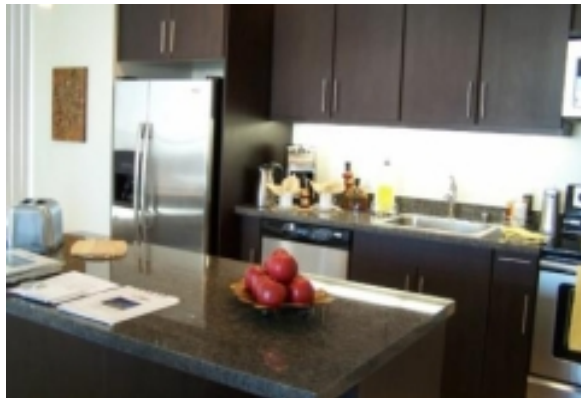

LIVING™

BY BRIDGESTREET

THE PARAMOUNT

---

680 MISSION STREET · SAN FRANCISCO, CA 94105
UNITED STATES

A beautiful, conveniently located community.

AT THIS LOCATION

- Business Center with Fax Machine, Copier, etc. for Guest Use
- Clubhouse
- Concierge
- Exercise Facility
- Outdoor Pool
- Pet Friendly
- Public transportation
- Sundeck

IN THE APARTMENT

- Ceiling Fans
- Fireplace in Select Units
- Fully-Equipped Kitchen
- High Speed Internet Available
- Patio/Balcony
- Sunroom in Select Units
- Washer & Dryer in Suite

SERVICES

- Basic Cable Television Service Provided
- Bi-Weekly Housekeeping
- Customized Billing to Suit Your Company's Needs
- Guest Handbook with a guide to the city and local community. Find everything from the area tourist sights, the nearest drug store, to the fitness center hours.
- Key Packet Delivered Prior to Move-In
- Our Satisfaction Guarantee / notre garantie satisfaction

BRIDGESTREET
GLOBAL HOSPITALITY

1 800 278 7338
BRIDGESTREET.COM

EXCLUSIVE.
BY BRIDGESTREET

RESIDENCES.
BY BRIDGESTREET

MODEL
A PART HOTEL

LIVING.
BY BRIDGESTREET

PLACES.
BY BRIDGESTREET

STÜDYO.
BY BRIDGESTREET