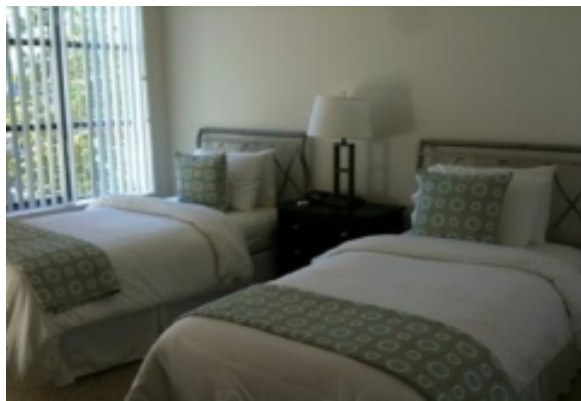

LIVING™

BY BRIDGESTREET

THE PARAMOUNT

---

680 MISSION STREET · SAN FRANCISCO, CA 94105
UNITED STATES

A beautiful, conveniently located community.

AT THIS LOCATION

- Business Center with Fax Machine, Copier, etc. for Guest Use
- Clubhouse
- Concierge
- Exercise Facility
- Outdoor Pool
- Pet Friendly
- Public transportation
- Sundeck

IN THE APARTMENT

- Ceiling Fans
- Fireplace in Select Units
- Fully-Equipped Kitchen
- High Speed Internet Available
- Patio/Balcony
- Sunroom in Select Units
- Washer & Dryer in Suite

SERVICES

- Basic Cable Television Service Provided
- Bi-Weekly Housekeeping
- Customized Billing to Suit Your Company's Needs
- Guest Handbook with a guide to the city and local community. Find everything from the area tourist sights, the nearest drug store, to the fitness center hours.
- Key Packet Delivered Prior to Move-In
- Our Satisfaction Guarantee / notre garantie satisfaction

BRIDGESTREET
GLOBAL HOSPITALITY

1 800 278 7338
BRIDGESTREET.COM

EXCLUSIVE.
BY BRIDGESTREET

RESIDENCES.
BY BRIDGESTREET

MODEL
A PART HOTEL

LIVING.
BY BRIDGESTREET

PLACES.
BY BRIDGESTREET

STÜDYO.
BY BRIDGESTREET