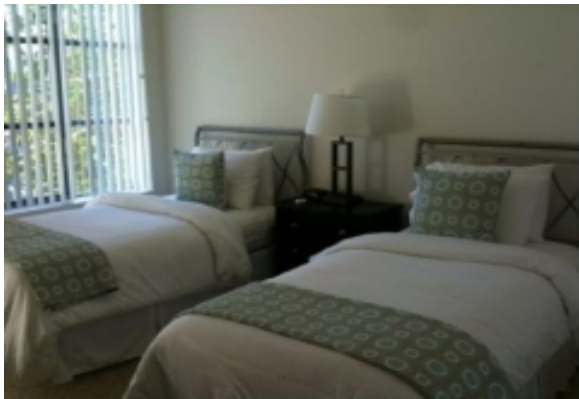

LIVING™

BY BRIDGESTREET

THE PARAMOUNT

---

680 MISSION STREET · SAN FRANCISCO, CA 94105
UNITED STATES

A beautiful, conveniently located community.

AT THIS LOCATION

- Business Center with Fax Machine, Copier, etc. for Guest Use
- Clubhouse
- Concierge
- Exercise Facility
- Outdoor Pool
- Pet Friendly
- Public transportation
- Sundeck

IN THE APARTMENT

- Ceiling Fans
- Fireplace in Select Units
- Fully-Equipped Kitchen
- High Speed Internet Available
- Patio/Balcony
- Sunroom in Select Units
- Washer & Dryer in Suite

SERVICES

- Basic Cable Television Service Provided
- Bi-Weekly Housekeeping
- Customized Billing to Suit Your Company's Needs
- Guest Handbook with a guide to the city and local community. Find everything from the area tourist sights, the nearest drug store, to the fitness center hours.
- Key Packet Delivered Prior to Move-In
- Our Satisfaction Guarantee / notre garantie satisfaction

BRIDGESTREET®
GLOBAL HOSPITALITY

1 800 278 7338
BRIDGESTREET.COM

EXCLUSIVE.
BY BRIDGESTREET

RESIDENCES.
BY BRIDGESTREET

MODE.
A PART HOTEL

LIVING.
BY BRIDGESTREET

PLACES.
BY BRIDGESTREET

STÜDYO.
BY BRIDGESTREET