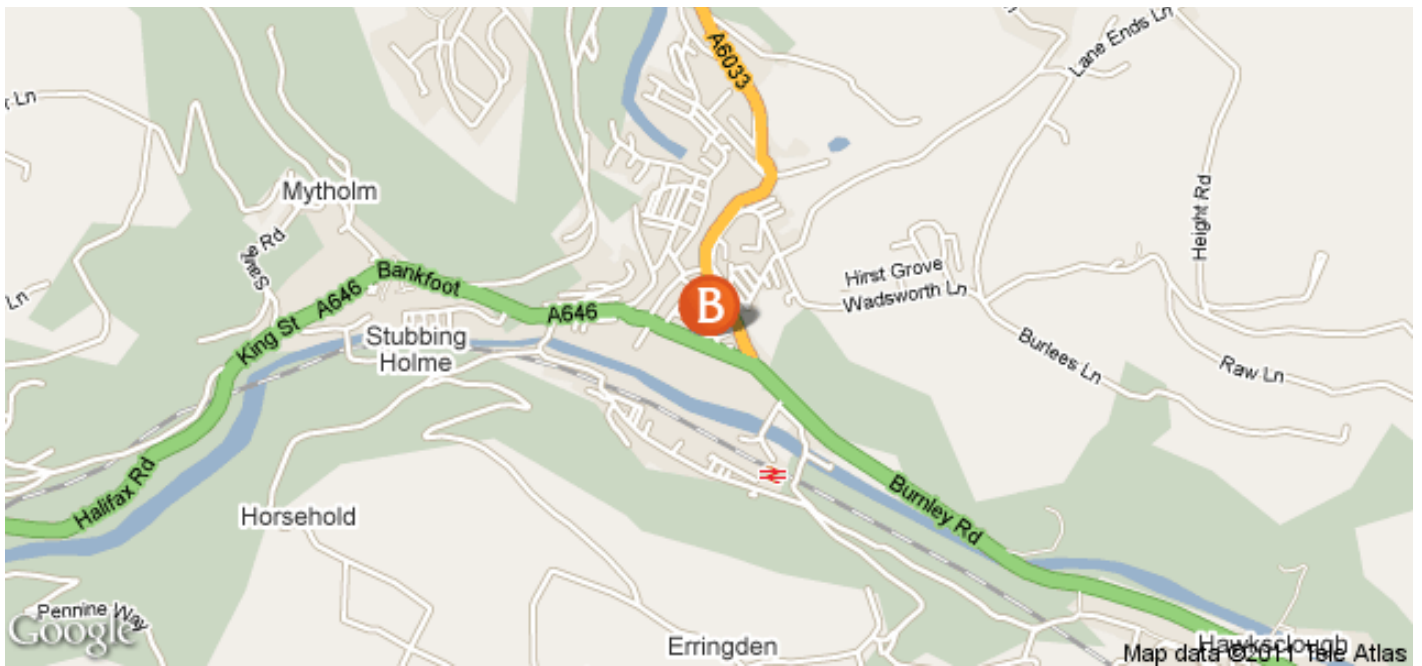

LIVING™

BY BRIDGESTREET

IN THE AREA

- Town Centre Location
- Hebden Bridge Railway Station – 400 metres
- Halifax Town Centre – 12.9 kilometres
- Leeds Bradford International Airport – 36.4 kilometres
- Various shops and restaurants within walking distance
- Rochdale Canal closeby