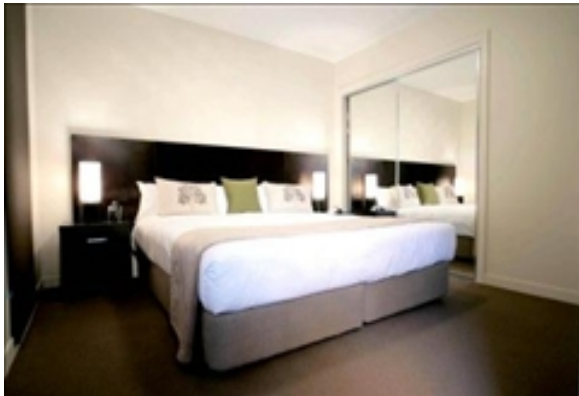

LIVING™

BY BRIDGESTREET

QUEST DOCKLANDS

750 BOURKE STREET, DOCKLANDS · MELBOURNE, 3008
AUSTRALIA

Quest Docklands has been purpose built to accommodate both the corporate and leisure traveller. Featuring 133 non smoking serviced apartments, our comfortably appointed studio, one and two bedroom apartments are complete with fully equipped kitchen, laundry facilities, broadband internet access and separate living & dining area. Free access to the YMCA gym & swimming pool. Free wireless internet in all public areas.

AT THIS LOCATION

- 24 Hour Reception
- Conference Room
- Convenience Store On-Site
- Elevators Present
- Fitness Center
- Indoor Pool
- Laundry Facilities On-Site
- Parking- Available

IN THE APARTMENT

- Eat in Kitchen
- Fully-Equipped Kitchen
- Kitchenette
- Large Floor Plans
- LCD or Plasma Television
- Spacious closets
- Wireless Internet Access