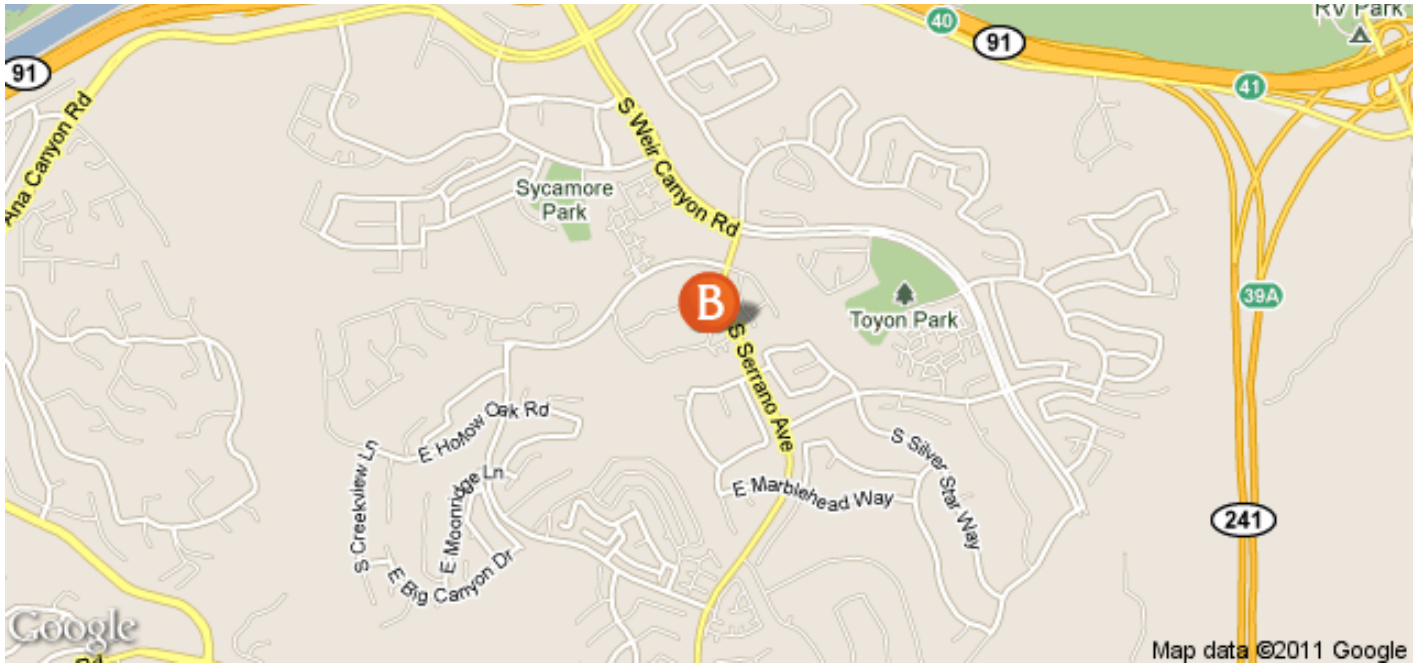

# LIVING™

BY BRIDGESTREET

IN THE AREA

## SYCAMORE CANYON APARTMENTS

8201 BLACKWILLOW CIRCLE · ANAHEIM, CA 92808  
UNITED STATES

Call us: 1 800 278 7338

Distance from city center: 10.4 mile(s)

**BRIDGESTREET.**  
GLOBAL HOSPITALITY

1 800 278 7338  
BRIDGESTREET.COM