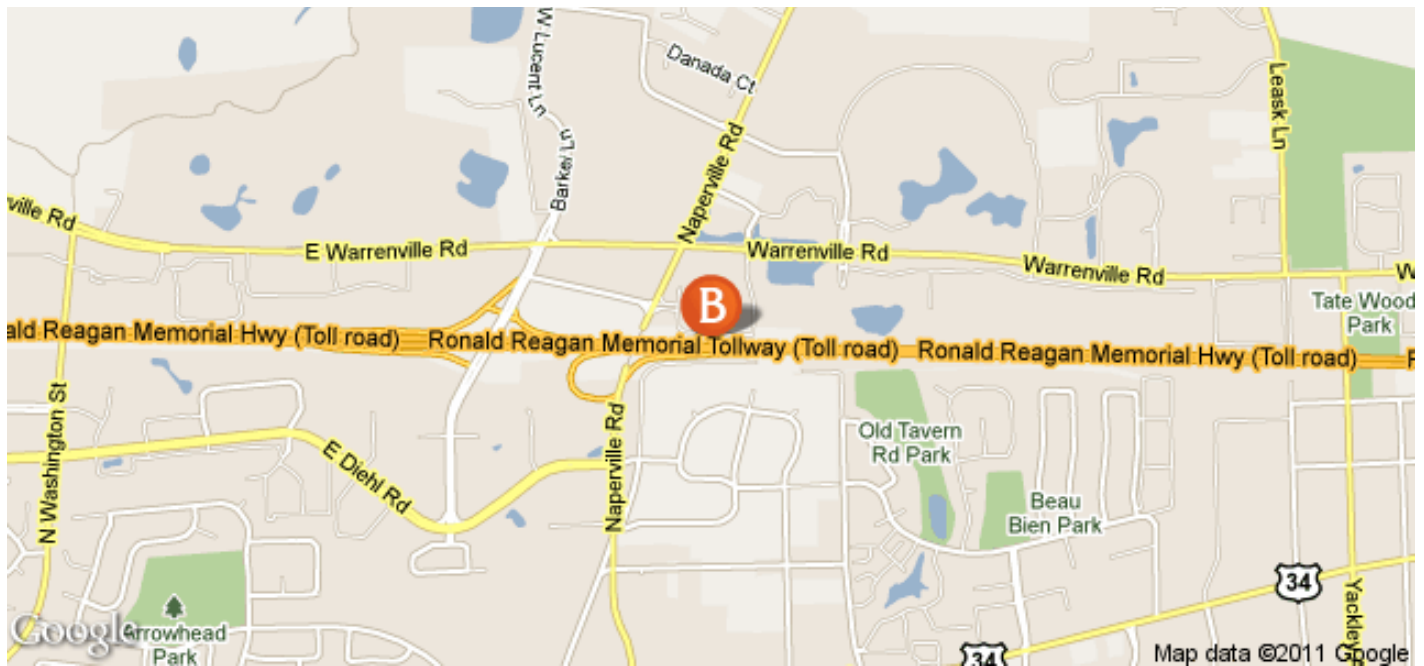

LIVING™

BY BRIDGESTREET

LINCOLN AT THE PARKS

1995 YELLOWSTONE DRIVE · NAPERVILLE, IL 60563
UNITED STATES

Located adjacent to a nature preserve, Lincoln at the Parks offers great views, tranquility and walking trails. Found just minutes from I-88 giving you great access to major expressways and in Naperville school district 203. Lincoln at the Parks is the perfect place to call home with all the comfortable features you deserve. Plus professional, courteous service is our specialty!

LIVING™

BY BRIDGESTREET

IN THE AREA

- Take I-88 to Naperville Road; exit north to Warrenville Road west to Yellowstone Drive.

LINCOLN AT THE PARKS

1995 YELLOWSTONE DRIVE · NAPERVILLE, IL 60563
UNITED STATES

Call us: 1 312 955 1015

Distance from city center: 2.7 mile(s)

BRIDGESTREET.
GLOBAL HOSPITALITY

1 312 955 1015
BRIDGESTREET.COM

EXCLUSIVE.
BY BRIDGESTREET

RESIDENCES.
BY BRIDGESTREET

MODE.
APARTHOTEL

LIVING.
BY BRIDGESTREET