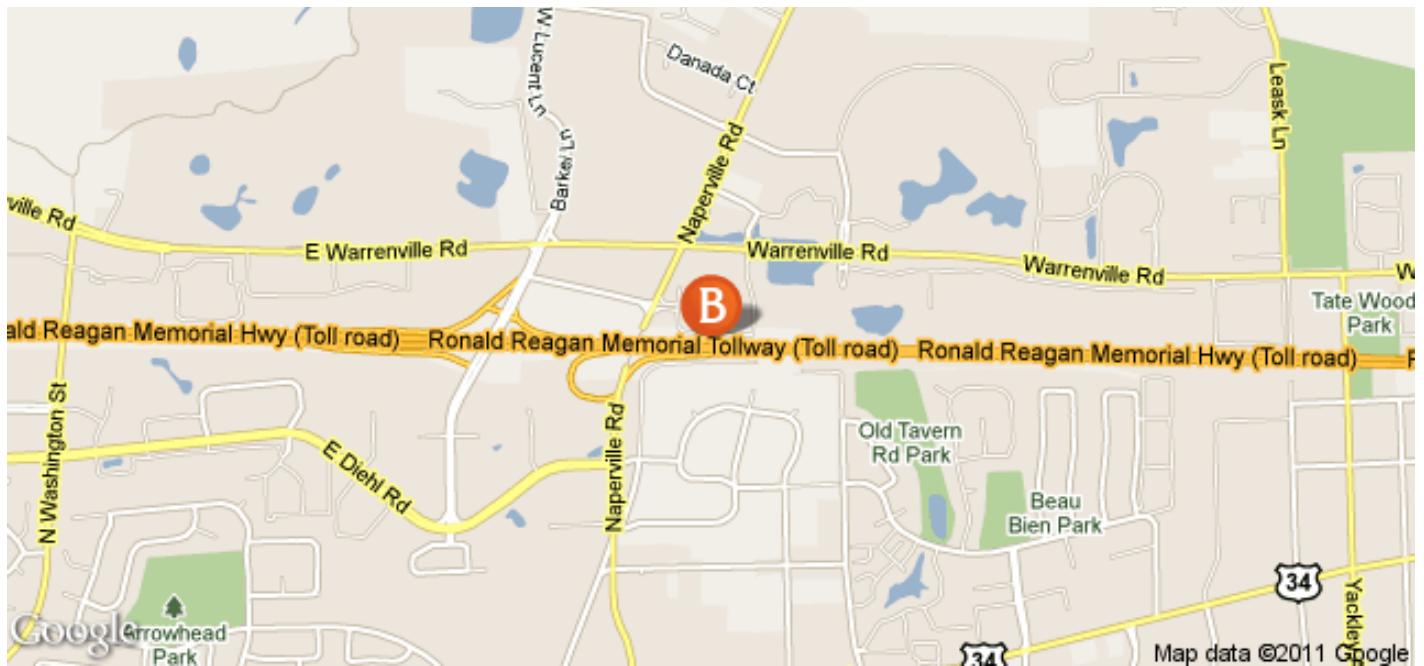

LIVING™

BY BRIDGESTREET

LINCOLN AT THE PARKS

1995 YELLOWSTONE DRIVE · NAPERVILLE, IL 60563
UNITED STATES

Located adjacent to a nature preserve, Lincoln at the Parks offers great views, tranquility and walking trails. Found just minutes from I-88 giving you great access to major expressways and in Naperville school district 203. Lincoln at the Parks is the perfect place to call home with all the comfortable features you deserve. Plus professional, courteous service is our specialty!

LIVING™

BY BRIDGESTREET

IN THE AREA

- Take I-88 to Naperville Road; exit north to Warrenville Road west to Yellowstone Drive.

LINCOLN AT THE PARKS

1995 YELLOWSTONE DRIVE · NAPERVILLE, IL 60563
UNITED STATES

Call us: 1 312 955 1015

Distance from city center: 2.7 mile(s)

BRIDGESTREET.
GLOBAL HOSPITALITY

1 312 955 1015
BRIDGESTREET.COM

EXCLUSIVE.
BY BRIDGESTREET

RESIDENCES.
BY BRIDGESTREET

MODE.
A PARTHOTEL

LIVING.
BY BRIDGESTREET