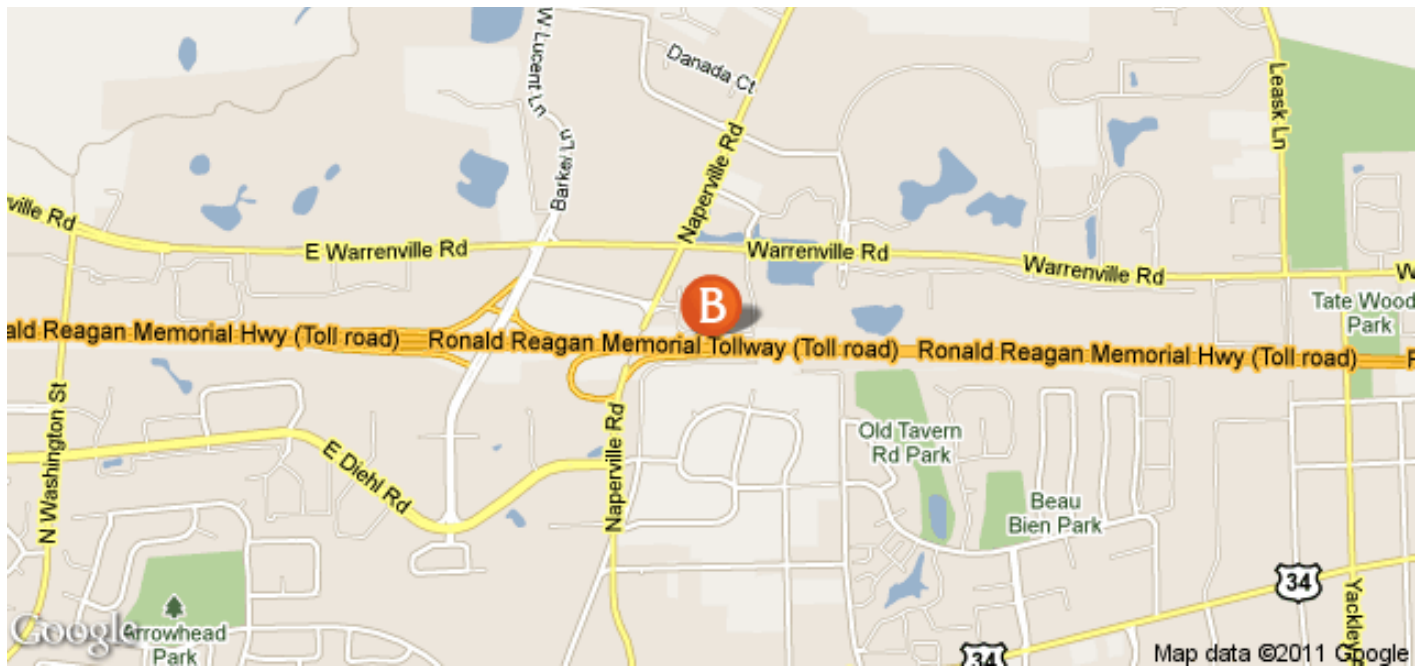

LIVING™

BY BRIDGESTREET

LINCOLN AT THE PARKS

1995 YELLOWSTONE DRIVE · NAPERVILLE, IL 60563
UNITED STATES

Located adjacent to a nature preserve, Lincoln at the Parks offers great views, tranquility and walking trails. Found just minutes from I-88 giving you great access to major expressways and in Naperville school district 203. Lincoln at the Parks is the perfect place to call home with all the comfortable features you deserve. Plus professional, courteous service is our specialty!

LIVING™

BY BRIDGESTREET

IN THE AREA

- Take I-88 to Naperville Road; exit north to Warrenville Road west to Yellowstone Drive.

LINCOLN AT THE PARKS

1995 YELLOWSTONE DRIVE · NAPERVILLE, IL 60563
UNITED STATES

Call us: 1 312 955 1015

Distance from city center: 2.7 mile(s)

BRIDGESTREET.
GLOBAL HOSPITALITY

1 312 955 1015
BRIDGESTREET.COM

EXCLUSIVE.
BY BRIDGESTREET

RESIDENCES.
BY BRIDGESTREET

MODE.
APARTHOTEL

LIVING.
BY BRIDGESTREET