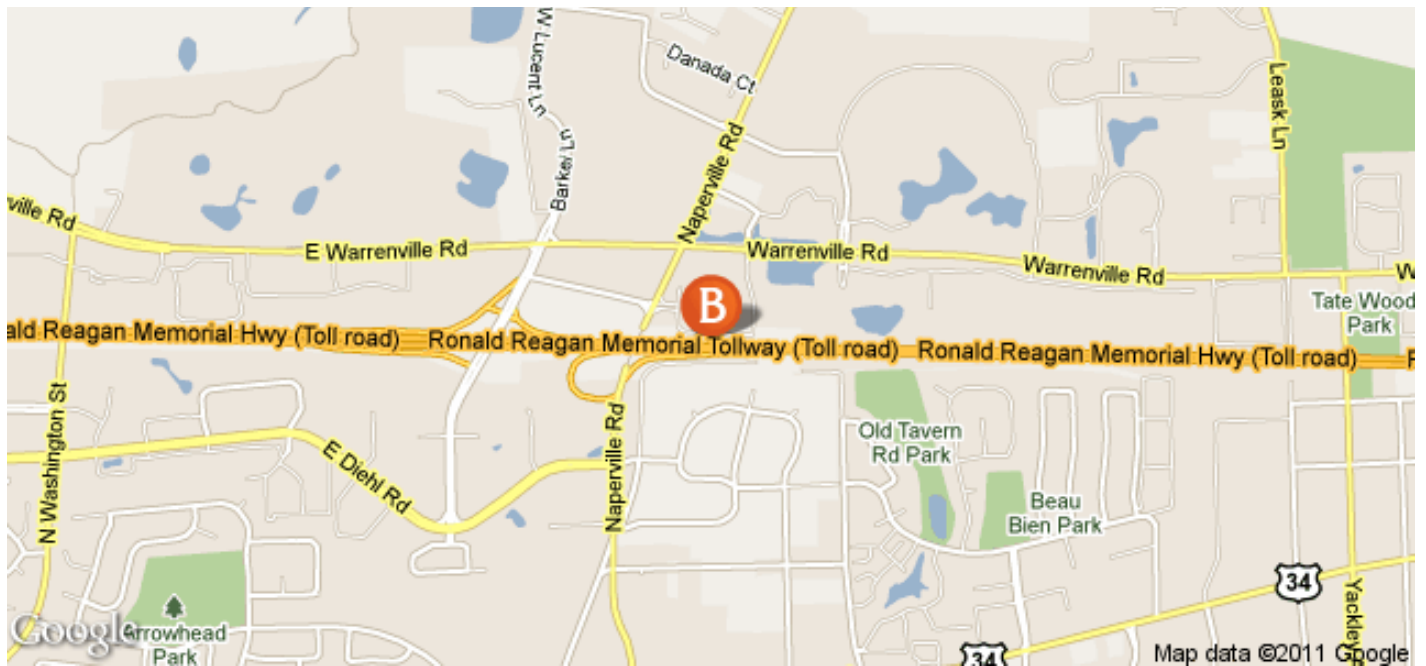

## LINCOLN AT THE PARKS

1995 YELLOWSTONE DRIVE · NAPERVILLE, IL 60563  
UNITED STATES

Located adjacent to a nature preserve, Lincoln at the Parks offers great views, tranquility and walking trails. Found just minutes from I-88 giving you great access to major expressways and in Naperville school district 203. Lincoln at the Parks is the perfect place to call home with all the comfortable features you deserve. Plus professional, courteous service is our specialty!

## IN THE AREA

- Take I-88 to Naperville Road; exit north to Warrenville Road west to Yellowstone Drive.