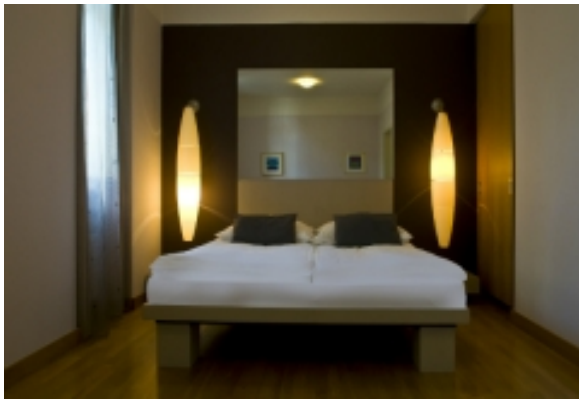

## MAMAISON RESIDENCE BELGICKA

BELGICKA 12 · PRAGUE, 120 00 PRAGUE 2 CZECH REPUBLIC

Located on the trendy sidewalks of the Vinohrady district, Residence Belgicka offers a high level of privacy in a stress-free environment, with easy access to Prague's café culture. Housed in a classic art nouveau building, our residence has been decorated in a vibrant, modern, feng-shui style by renowned designer Barbora Skorpilova. Surrounded by parks, historic gardens and churches, we provide the perfect blend of comfort, form and service, creating a relaxed and elegant environment for businesspeople and travellers alike. •A selection of 30 stylish luxury serviced apartments within a classic architectural gem •A unique balance of inspired interior design, soothing home comforts and the highest standards of hospitality for extended stays as well as for short stays •Situated among the parks, cafes and historical sites of...