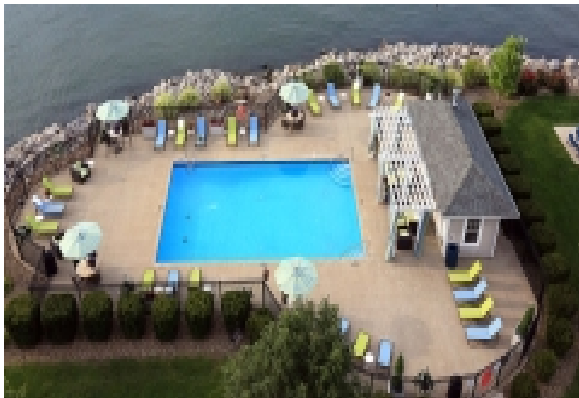

LIVING™

BY BRIDGESTREET

QUAY 55

5455 NORTH MARGINAL ROAD · CLEVELAND, OH 44113
UNITED STATES

Unlike any property in Cleveland, Quay 55 offers the unique mix of downtown living with the vast and waterfront, picturesque views of Lake Erie. Your new luxury apartment will be conveniently located on North Marginal Road right off of I-71, I-90, 55th Street and East 9th Street, and are near Cleveland Clinic, Ernst & Young, CSU, Cleveland Browns Stadium, Case Western Reserve, University Hospital, Metro Hospital, Gateway area, Art District, Rock & Roll Hall of Fame and the Burke Airport. Waterfront apartment homes offer unparalleled layouts featuring oversized bedrooms with large walk in closets, gourmet kitchens, in-suite washer/dryer sets, vaulted ceilings, large windows overlooking the lake and much more! Come unwind by our sparkling resort style heated pool with patio, picnic and grilling areas and watch the sailboats float by. ...

AT THIS LOCATION

- 24 Hour Fitness Center
- Business Center
- Car Wash Area
- Concierge
- Dry cleaning pick up
- Lake/Lake views
- Outdoor Pool
- Parking- Covered

IN THE APARTMENT

- 12 Foot Ceilings
- Fully-Equipped Kitchen
- Heat/Air Control in Unit
- Walk In Closets
- Washer & Dryer in Suite