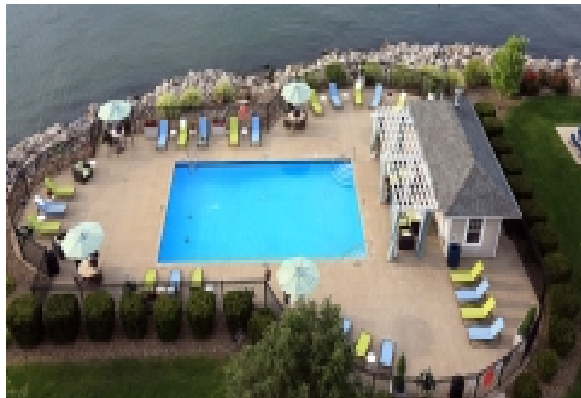

LIVING™

BY BRIDGESTREET

QUAY 55

5455 NORTH MARGINAL ROAD · CLEVELAND, OH 44113
UNITED STATES

Unlike any property in Cleveland, Quay 55 offers the unique mix of downtown living with the vast and waterfront, picturesque views of Lake Erie. Your new luxury apartment will be conveniently located on North Marginal Road right off of I-71, I-90, 55th Street and East 9th Street, and are near Cleveland Clinic, Ernst & Young, CSU, Cleveland Browns Stadium, Case Western Reserve, University Hospital, Metro Hospital, Gateway area, Art District, Rock & Roll Hall of Fame and the Burke Airport. Waterfront apartment homes offer unparalleled layouts featuring oversized bedrooms with large walk in closets, gourmet kitchens, in-suite washer/dryer sets, vaulted ceilings, large windows overlooking the lake and much more! Come unwind by our sparkling resort style heated pool with patio, picnic and grilling areas and watch the sailboats float by. ...

AT THIS LOCATION

- 24 Hour Fitness Center
- Business Center
- Car Wash Area
- Concierge
- Dry cleaning pick up
- Lake/Lake views
- Outdoor Pool
- Parking- Covered

IN THE APARTMENT

- 12 Foot Ceilings
- Fully-Equipped Kitchen
- Heat/Air Control in Unit
- Walk In Closets
- Washer & Dryer in Suite