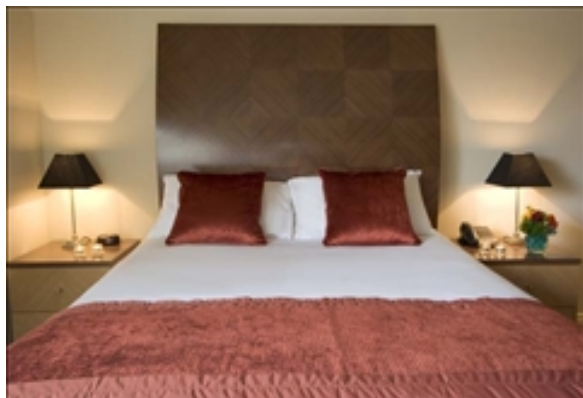

## PREMIER SUITES

---

STEPHENS HALL 14 - 17 LOWER LEESON STREET -  
DUBLIN, 2 IRELAND

Premier Suites offer guest's luxury 4 star accommodation with the space and privacy only an apartment can bring. Premier Suites is located in the heart of Georgian Dublin just around the corner from St Stephen's Green, all the major attractions and the principal business districts. This Georgian building has been completed, renovated and modernised to include 27 suites and 3 penthouses. Each suite consists of a spacious living room with a wall mounted 32" plasma TV and a large work desk with complimentary wired and wireless broadband. The kitchen offers integrated appliances and is finished to a very high standard with cream granite worktops and marble tiling. Each bathroom has a bath, power shower, a heated towel rail and is complimented by rich cream and brown marble tiles. Secure underground car parking is available. Booki...