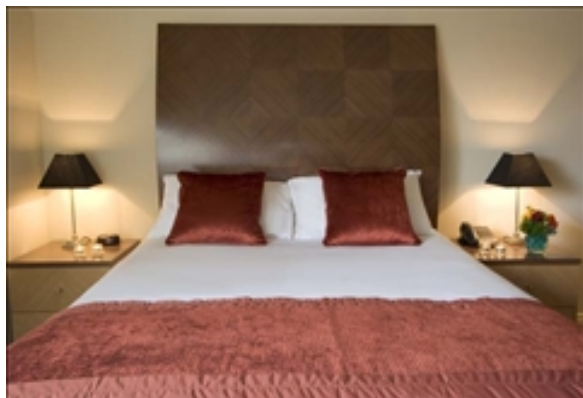

## PREMIER SUITES

STEPHENS HALL 14 - 17 LOWER LEESON STREET -  
DUBLIN, 2 IRELAND

Premier Suites offer guest's luxury 4 star accommodation with the space and privacy only an apartment can bring. Premier Suites is located in the heart of Georgian Dublin just around the corner from St Stephen's Green, all the major attractions and the principal business districts. This Georgian building has been completed, renovated and modernised to include 27 suites and 3 penthouses. Each suite consists of a spacious living room with a wall mounted 32" plasma TV and a large work desk with complimentary wired and wireless broadband. The kitchen offers integrated appliances and is finished to a very high standard with cream granite worktops and marble tiling. Each bathroom has a bath, power shower, a heated towel rail and is complimented by rich cream and brown marble tiles. Secure underground car parking is available. Booki...