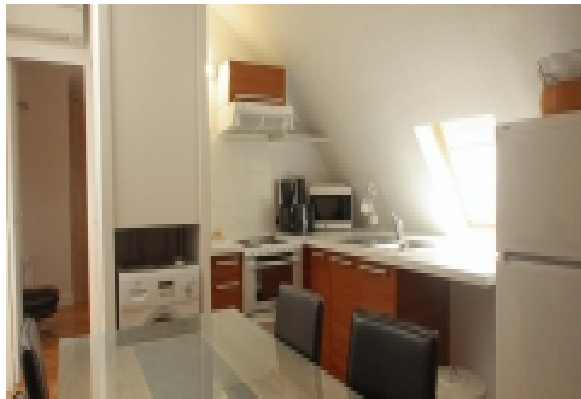

LIVING™

BY BRIDGESTREET

LE MARAIS - ETIENNE MARCEL BY BRIDGESTREET

6 RUE ETIENNE MARCEL · PARIS, 75002 FRANCE

Located in the heart of Paris, Le Marais by BridgeStreet is within easy reach of some of the most beautiful and world-renowned monuments of Paris whilst also being accessible to the business districts. The surrounding area is home to some of the most famed shopping districts in Paris. Le Marais Apartments consist of 10 newly renovated and stylish one and two-bedroom apartments in a striking Haussmanian setting. Each apartment comprises a reception area with contemporary style open-plan kitchen, modern appliances and typically Parisian windows capturing lots of natural light, modern bedrooms and a stunning bathroom. Conceived for the extended stay guests, Le Marais Apartments have been designed to recreate a home away from home certain to delight both the business and leisure traveller alike. View virtual tour >> ...

IN THE APARTMENT

- Air Conditioning
- Cots/extra bed on request
- Fully-Equipped Kitchen
- Hairdryer
- Hi-fi
- Iron and ironing board
- TV with DVD Player
- Washer and Dryer

SERVICES

- 24 hr on call emergency guest services
- Basic Television Service Provided
- Customized Billing to Suit Your Company's Needs
- Our Satisfaction Guarantee / notre garantie satisfaction
- Weekly Housekeeping (or more frequently by arrangement)
- Weekly Linen Change