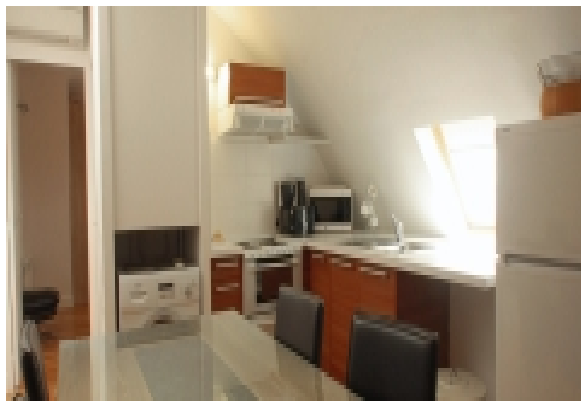

LIVING™

BY BRIDGESTREET

LE MARAIS - ETIENNE MARCEL BY BRIDGESTREET

6 RUE ETIENNE MARCEL · PARIS, 75002 FRANCE

Located in the heart of Paris, Le Marais by BridgeStreet is within easy reach of some of the most beautiful and world-renowned monuments of Paris whilst also being accessible to the business districts. The surrounding area is home to some of the most famed shopping districts in Paris. Le Marais Apartments consist of 10 newly renovated and stylish one and two-bedroom apartments in a striking Haussmanian setting. Each apartment comprises a reception area with contemporary style open-plan kitchen, modern appliances and typically Parisian windows capturing lots of natural light, modern bedrooms and a stunning bathroom. Conceived for the extended stay guests, Le Marais Apartments have been designed to recreate a home away from home certain to delight both the business and leisure traveller alike. View virtual tour >> ...

IN THE APARTMENT

- Air Conditioning
- Cots/extra bed on request
- Fully-Equipped Kitchen
- Hairdryer
- Hi-fi
- Iron and ironing board
- TV with DVD Player
- Washer and Dryer

SERVICES

- 24 hr on call emergency guest services
- Basic Television Service Provided
- Customized Billing to Suit Your Company's Needs
- Our Satisfaction Guarantee / notre garantie satisfaction
- Weekly Housekeeping (or more frequently by arrangement)
- Weekly Linen Change