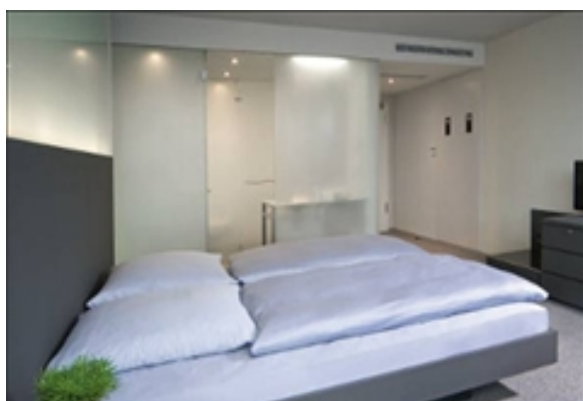

LIVING™

BY BRIDGESTREET

INNSIDE APART

AM SCHIMMERSFELD 9 · DÜSSELDORF, 40880
GERMANY

100 percent atmosphere, service and pure delight. State-of-the-art communication tools (including W-LAN), a professional business service as well as a short- or long-stay package that is tailored to meet your individual needs: This is our future-oriented Inside Premium Concept to ensure a relaxing stay.

AT THIS LOCATION

- Fitness centre nearby

IN THE APARTMENT

- Air Conditioning
- Fully-Equipped Kitchen
- Fully-furnished and well-appointed apartments

SERVICES

- Customized Billing to Suit Your Company's Needs
- Direct Dial Telephone
- Housekeeping
- Our Satisfaction Guarantee / notre garantie satisfaction
- Satellite Television Service Provided
- Wireless Internet access