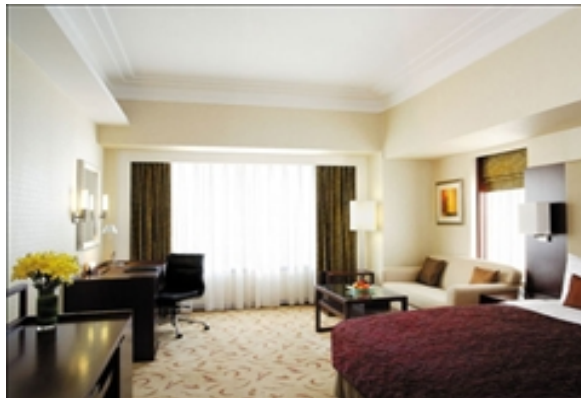

LIVING™

BY BRIDGESTREET

SHANGRI-LA HOTEL RESIDENCES

RENMIN ROAD 66 · DALIAN, 116001 CHINA

Shangri-La Residences is an exclusive residential facility of truly unparalleled magnificence. Offering the ultimate in comfort and service excellence and featuring comprehensive recreational facilities Residents have direct access to the Shangri-La Hotel's services and facilities, such as the hotel's food and beverage outlets, business center, postal services, money changing, laundry and dry cleaning. For a modest fee, you can also enjoy the health club facilities and housekeeping services of the hotel. The pleasant and comfortable setting of Shangri-La Residences is reflected in every interior finishes from the gracious living room to the cosy bedrooms. There are 195 apartments with 8 types of unit layouts. You can select from one-bedroom (108 sq.m.), two-bedroom (153-182 sq.m.) and three-bedroom (212-239 sq.m.) apartments.