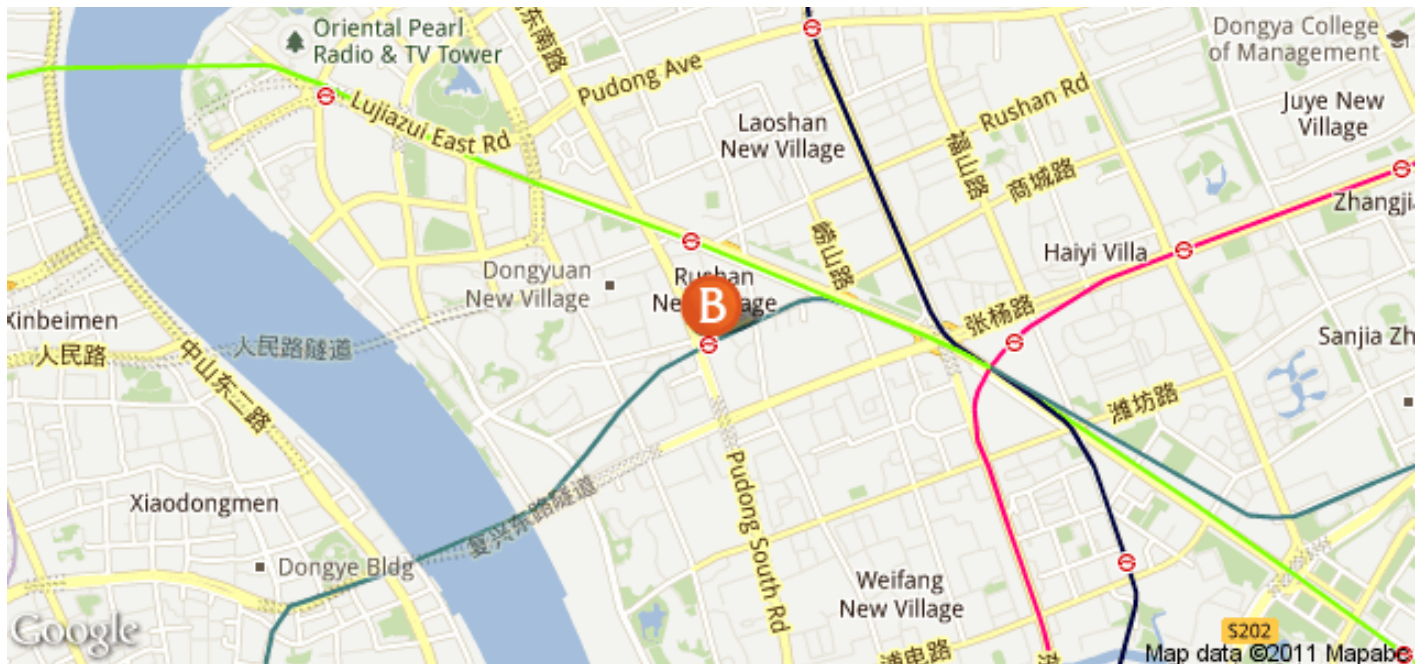

## IN THE AREA

- 24 minutes driving distance from Shanghai Hongqiao International Airport
- 39 minutes driving distance from Shanghai Pudong International Airport
- 17 minutes driving distance from Shanghai Railway Station
- 2 minutes walking distance to Bus stop
- 5 minutes walking distance to New Shanghai Shopping Center
- 6 minutes walking distance to Jiadeli Supermarket
- 3 minutes walking distance to 24-hour self-service bank