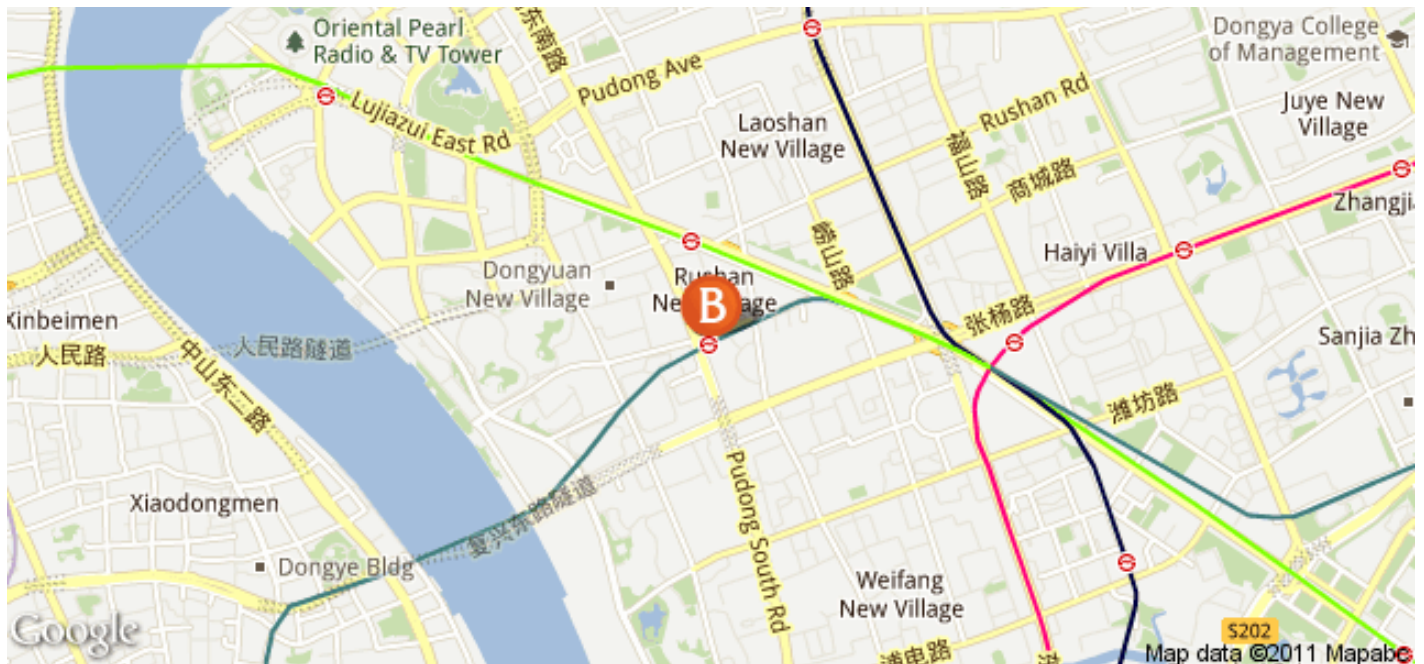

LIVING™

BY BRIDGESTREET

IN THE AREA

- 24 minutes driving distance from Shanghai Hongqiao International Airport
- 39 minutes driving distance from Shanghai Pudong International Airport
- 17 minutes driving distance from Shanghai Railway Station
- 2 minutes walking distance to Bus stop
- 5 minutes walking distance to New Shanghai Shopping Center
- 6 minutes walking distance to Jiadeli Supermarket
- 3 minutes walking distance to 24-hour self-service bank

MARRIOTT EXECUTIVE APARTMENTS UNION SQUARE - SHANGHAI PUDONG

506 SHANG CHENG ROAD, PUDONG NEW AREA · SHANGHAI, 200120 CHINA

Call us: +65 9755 5183

Distance from city center: 4.2 mile(s)

BRIDGESTREET.
GLOBAL HOSPITALITY

+65 9755 5183
BRIDGESTREET.COM

EXCLUSIVE.
BY BRIDGESTREET

RESIDENCES.
BY BRIDGESTREET

MODE.
APARTHOTEL

LIVING.
BY BRIDGESTREET

PLACES.
BY BRIDGESTREET

STÜDYO.
BY BRIDGESTREET