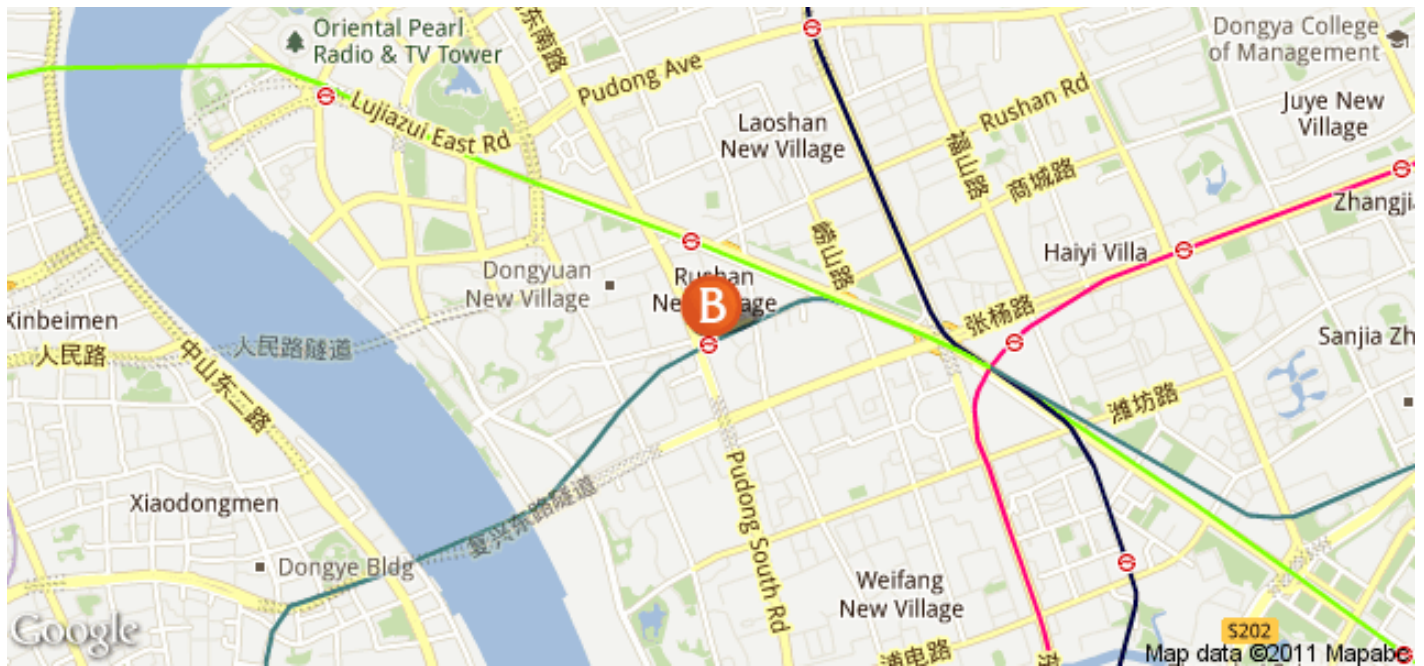

LIVING™

BY BRIDGESTREET

IN THE AREA

- 24 minutes driving distance from Shanghai Hongqiao International Airport
- 39 minutes driving distance from Shanghai Pudong International Airport
- 17 minutes driving distance from Shanghai Railway Station
- 2 minutes walking distance to Bus stop
- 5 minutes walking distance to New Shanghai Shopping Center
- 6 minutes walking distance to Jiadeli Supermarket
- 3 minutes walking distance to 24-hour self-service bank

MARRIOTT EXECUTIVE APARTMENTS UNION SQUARE - SHANGHAI PUDONG

506 SHANG CHENG ROAD, PUDONG NEW AREA · SHANGHAI, 200120 CHINA

Call us: +65 9755 5183

Distance from city center: 4.2 mile(s)

BRIDGESTREET.
GLOBAL HOSPITALITY

+65 9755 5183
BRIDGESTREET.COM

EXCLUSIVE.
BY BRIDGESTREET

RESIDENCES.
BY BRIDGESTREET

MODE.
APARTHOTEL

LIVING.
BY BRIDGESTREET

PLACES.
BY BRIDGESTREET

STÜDYO.
BY BRIDGESTREET