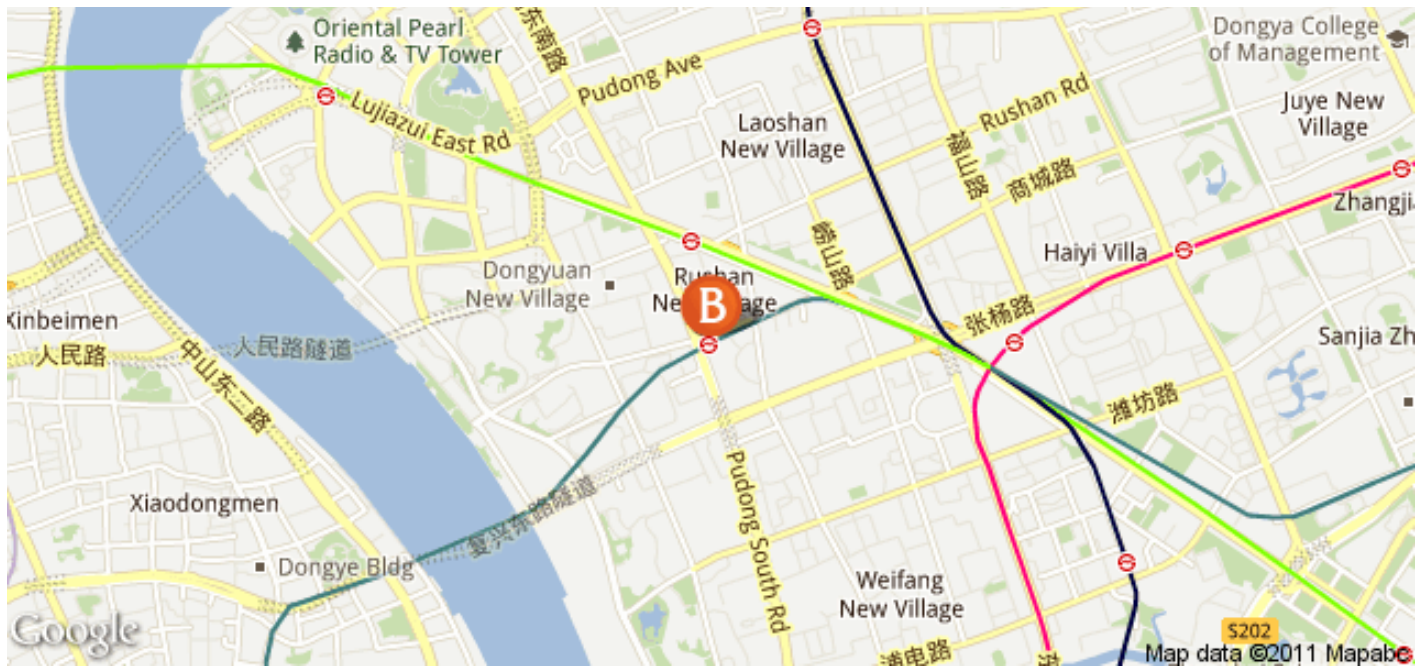

RESIDENCES.
BY BRIDGESTREET

MODEL
A PART HOTEL

LIVING.
BY BRIDGESTREET

PLACES.
BY BRIDGESTREET

STÜDYO.
BY BRIDGESTREET

LIVING™

BY BRIDGESTREET

IN THE AREA

- 24 minutes driving distance from Shanghai Hongqiao International Airport
- 39 minutes driving distance from Shanghai Pudong International Airport
- 17 minutes driving distance from Shanghai Railway Station
- 2 minutes walking distance to Bus stop
- 5 minutes walking distance to New Shanghai Shopping Center
- 6 minutes walking distance to Jiadeli Supermarket
- 3 minutes walking distance to 24-hour self-service bank

MARRIOTT EXECUTIVE APARTMENTS UNION SQUARE - SHANGHAI PUDONG

506 SHANG CHENG ROAD, PUDONG NEW AREA · SHANGHAI, 200120 CHINA

Call us: +65 9755 5183

Distance from city center: 4.2 mile(s)

BRIDGESTREET.
GLOBAL HOSPITALITY