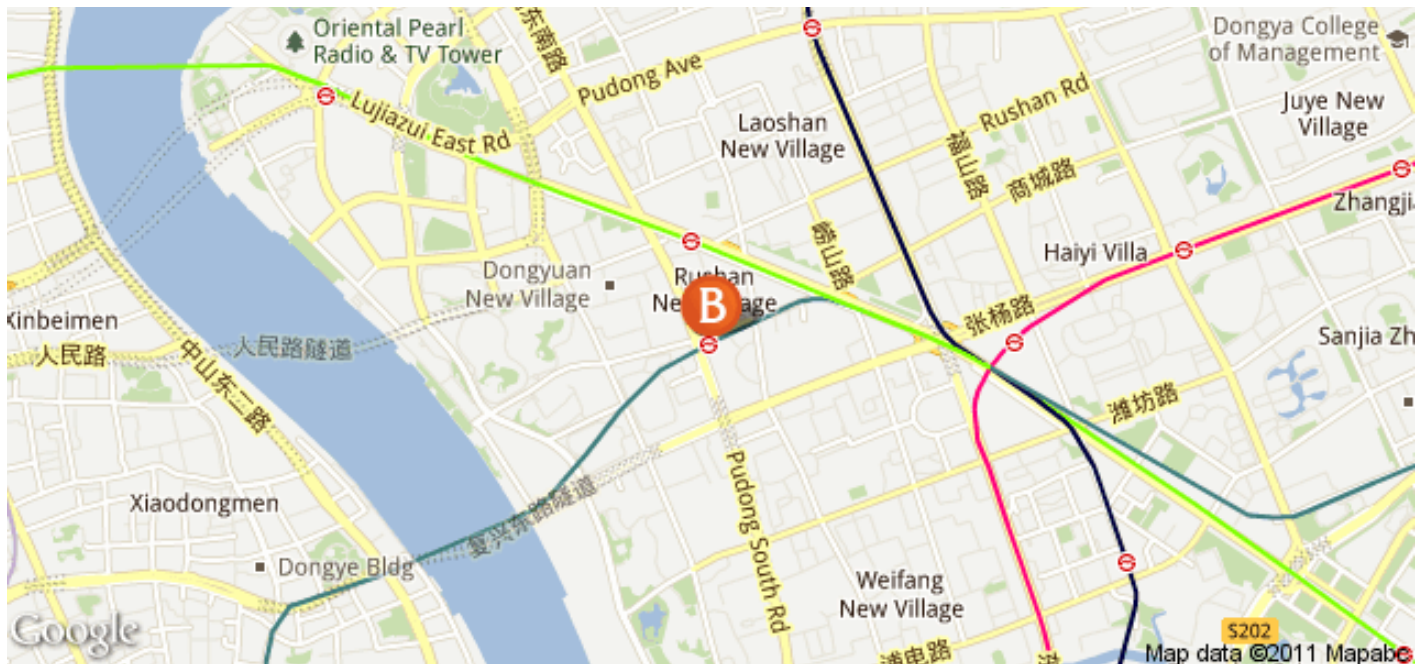

RESIDENCES.
BY BRIDGESTREET

ApartmentHotels.
BY BRIDGESTREET

LIVING.
BY BRIDGESTREET

PLACES.
BY BRIDGESTREET

STÜDYO.
BY BRIDGESTREET

LIVING™

BY BRIDGESTREET

IN THE AREA

- 24 minutes driving distance from Shanghai Hongqiao International Airport
- 39 minutes driving distance from Shanghai Pudong International Airport
- 17 minutes driving distance from Shanghai Railway Station
- 2 minutes walking distance to Bus stop
- 5 minutes walking distance to New Shanghai Shopping Center
- 6 minutes walking distance to Jiadeli Supermarket
- 3 minutes walking distance to 24-hour self-service bank

MARRIOTT EXECUTIVE APARTMENTS UNION SQUARE - SHANGHAI PUDONG

506 SHANG CHENG ROAD, PUDONG NEW AREA · SHANGHAI, 200120 CHINA

Call us: +65 9018 6111

Distance from city center: 4.2 mile(s)

BRIDGESTREET.
GLOBAL HOSPITALITY