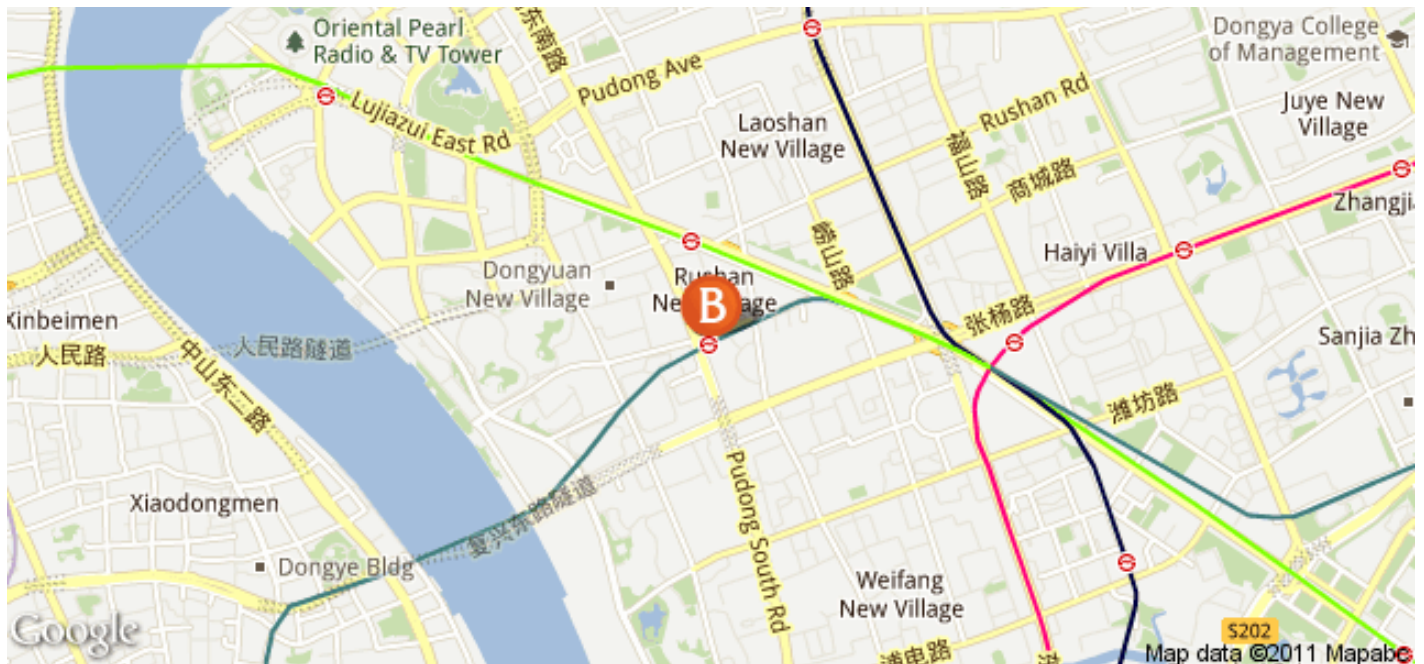

RESIDENCES.
BY BRIDGESTREET

MODEL
A PART HOTEL

LIVING.
BY BRIDGESTREET

PLACES.
BY BRIDGESTREET

STÜDYO.
BY BRIDGESTREET

LIVING™

BY BRIDGESTREET

IN THE AREA

- 24 minutes driving distance from Shanghai Hongqiao International Airport
- 39 minutes driving distance from Shanghai Pudong International Airport
- 17 minutes driving distance from Shanghai Railway Station
- 2 minutes walking distance to Bus stop
- 5 minutes walking distance to New Shanghai Shopping Center
- 6 minutes walking distance to Jiadeli Supermarket
- 3 minutes walking distance to 24-hour self-service bank

MARRIOTT EXECUTIVE APARTMENTS UNION SQUARE - SHANGHAI PUDONG

506 SHANG CHENG ROAD, PUDONG NEW AREA · SHANGHAI, 200120 CHINA

Call us: +65 9755 5183

Distance from city center: 4.2 mile(s)

BRIDGESTREET.
GLOBAL HOSPITALITY