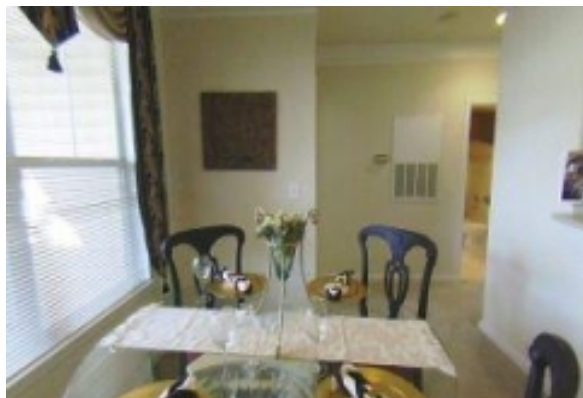

LIVING™

BY BRIDGESTREET

CAMDEN WESTWOOD

2100 SUMMIT RIDGE LOOP · MORRISVILLE, NC 27560
UNITED STATES

Experience Morrisville living coupled with brand new upgrades! Camden Westwood is pleased to announce we are remodeling our apartment homes. Enjoy the convenience and quality of a newly renovated apartment and an incredible amenities package. Our select apartment homes will include incredible features like upgraded cabinets, a new all-black appliance package, brand new countertops, and more! That's not all we've included. From the kitchen to bathrooms, the entry to the bedrooms, we've added those little details that make Camden living a distinctive lifestyle. Our incredible Morrisville location is just minutes from Research Triangle Park, the new Park West shopping complex and downtown Raleigh. We are convenient to I-40 and RDU Airport which makes it easy for you to get to where you need to be fast!