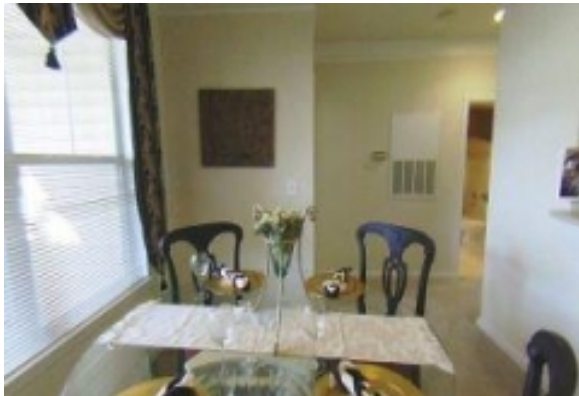

LIVING™

BY BRIDGESTREET

CAMDEN WESTWOOD

2100 SUMMIT RIDGE LOOP · MORRISVILLE, NC 27560
UNITED STATES

Experience Morrisville living coupled with brand new upgrades! Camden Westwood is pleased to announce we are remodeling our apartment homes. Enjoy the convenience and quality of a newly renovated apartment and an incredible amenities package. Our select apartment homes will include incredible features like upgraded cabinets, a new all-black appliance package, brand new countertops, and more! That's not all we've included. From the kitchen to bathrooms, the entry to the bedrooms, we've added those little details that make Camden living a distinctive lifestyle. Our incredible Morrisville location is just minutes from Research Triangle Park, the new Park West shopping complex and downtown Raleigh. We are convenient to I-40 and RDU Airport which makes it easy for you to get to where you need to be fast!