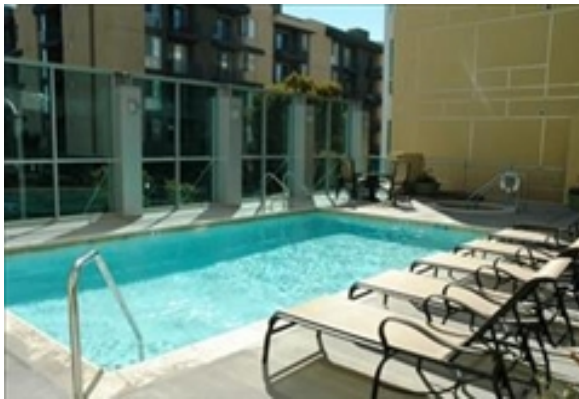

## CAPRI MARINA APARTMENTS

13953 PANAY WAY · MARINA DEL REY, CA 90292 UNITED STATES

Experience the latest addition to Marina Del Rey, Capri Apartments. Enjoy waterside living in a brand new state of the art community.