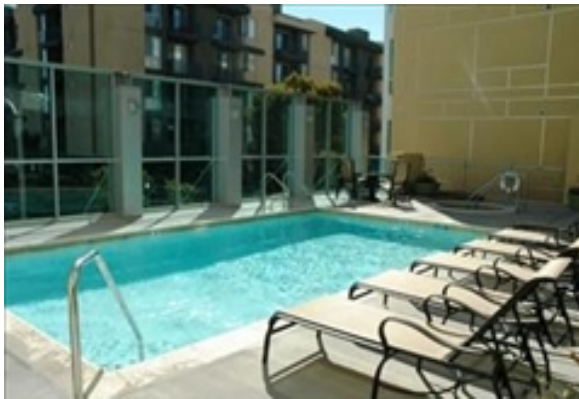

LIVING™

BY BRIDGESTREET

CAPRI MARINA APARTMENTS

13953 PANAY WAY · MARINA DEL REY, CA 90292 UNITED STATES

Experience the latest addition to Marina Del Rey, Capri Apartments. Enjoy waterside living in a brand new state of the art community.

AT THIS LOCATION

- Covered Parking
- Exercise Facility
- Gated Entrance
- Outdoor Pool
- Pet Friendly

IN THE APARTMENT

SERVICES

- Basic Cable Television Service Provided
- Bi-Weekly Housekeeping
- Customized Billing to Suit Your Company's Needs
- Guest Handbook with a guide to the city and local community. Find everything from the area tourist sights, the nearest drug store, to the fitness center hours.
- Key Packet Delivered Prior to Move-In
- Our Satisfaction Guarantee / notre garantie satisfaction