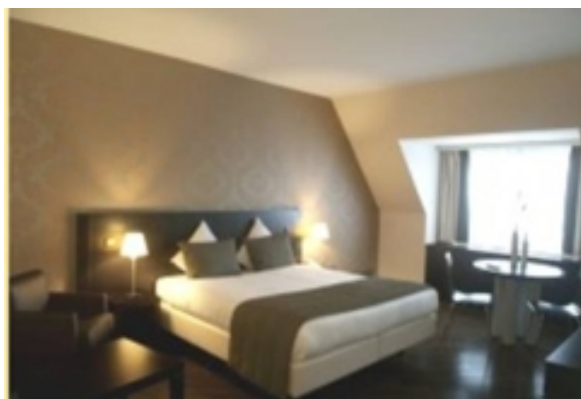

LIVING™

BY BRIDGESTREET

RESIDENCE LA SOURCE

RUE DE LA SOURCE, 14 · BRUSSELS, 1060 BELGIUM

Part of the complex, The "Residence La Source" features 70 self-contained studios (40m²) and apartments (60>200m²). It's the ideal place for you longer stay period. The residence is fully furnished and offers all amenities for the discerning traveler. All the studios are furnished with full bathroom with hair dryer, separated kitchen providing refrigerator/freezer, electric cooker, micro-wave, TV, phone, radio, serving pieces and tableware for 2 persons.