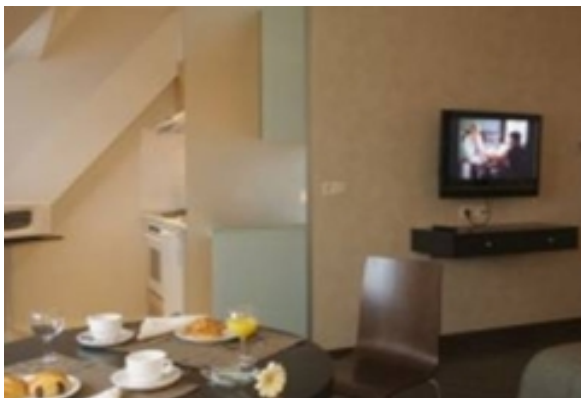

LIVING™

BY BRIDGESTREET

RESIDENCE LA SOURCE

RUE DE LA SOURCE, 14 · BRUSSELS, 1060 BELGIUM

Part of the complex, The "Residence La Source" features 70 self-contained studios (40m²) and apartments (60>200m²). It's the ideal place for you longer stay period. The residence is fully furnished and offers all amenities for the discerning traveler. All the studios are furnished with full bathroom with hair dryer, separated kitchen providing refrigerator/freezer, electric cooker, micro-wave, TV, phone, radio, serving pieces and tableware for 2 persons.

AT THIS LOCATION

- Fitness Center
- Parking Available (optional, extra charge)

IN THE APARTMENT

- Air Conditioning
- Fully-Equipped Kitchen
- Fully-furnished and well-appointed apartments
- Hairdryer
- Hi-fi
- Iron and ironing board
- LCD or Plasma Television
- Work Desk, with Chair, Lamp, provided