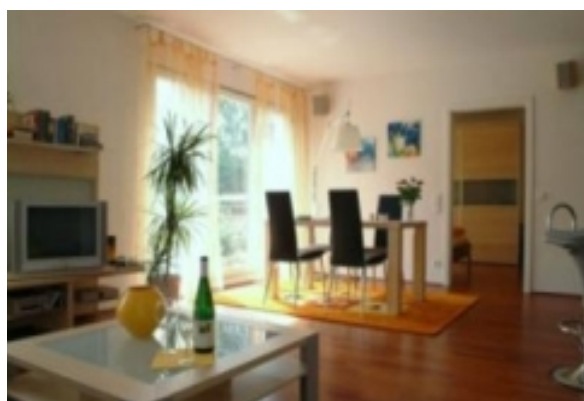

## BOARDING-HOUSE

WURMLINGER STR. 7 · STUTTGART, 70597 GERMANY

With loving attention to detail, the Boarding-House Stuttgart was restored in spring of 2004. High quality materials and tastefully designed interiors await you, we kindly invite you to feel at home. Our apartment is within close proximity to local amenities and transportation, you can reach the center of the town, the airport and the highway in about 10 minutes. Only a few minutes walk away you will find subway and other public transportation. Various restaurants and shopping facilities are also close by. If you are coming to Stuttgart for a short time on business, looking for a temporary accommodation or planning a long private stay, the Boarding-House Stuttgart will provide a home from home for you.