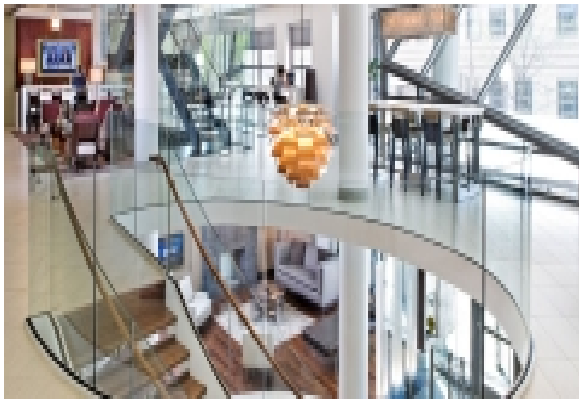

## FLATS 130 AT CONSTITUTION SQUARE

130 M STREET NE · WASHINGTON, DC 20002 UNITED STATES

Flats 130 is located in NoMa, a rapidly developing new neighborhood in Washington, DC, just north of Capitol Hill and Union Station. Named for its location, north of Massachusetts Avenue, the area is quickly becoming the heart of all things exciting and new in DC. Each apartment home features unique details with floor-plan options. There's natural lighting in every home and walk-in closets to help keep you organized. The kitchens have an open plan with custom cabinets, granite countertops and built-in, clean steel appliances.