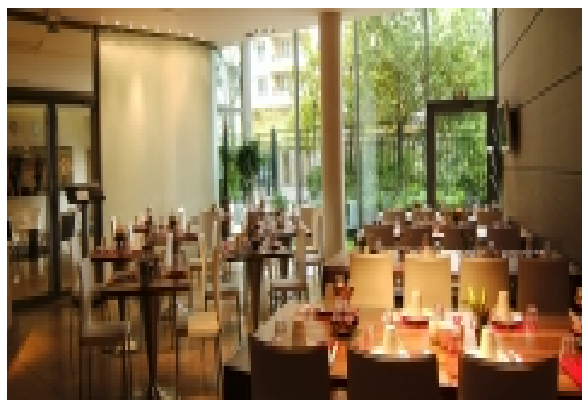

LIVING™

BY BRIDGESTREET

RESIDHOME - LA DÉFENSE PARC DE MILLÉNAIRE

49, AVENUE DE L'ARCHE · COURBEVOIE, 92400 FRANCE

The residence is located in the business district of La Défense, overlooking the Parc du Millénaire. From this main setting, you can easily walk to the Grande Arche, the CNIT, the shopping centre