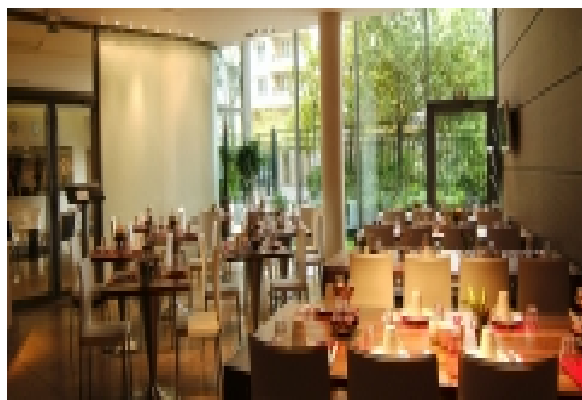

## RESIDHOME - LA DÉFENSE PARC DE MILLÉNAIRE

49, AVENUE DE L'ARCHE · COURBEVOIE, 92400 FRANCE

The residence is located in the business district of La Défense, overlooking the Parc du Millénaire. From this main setting, you can easily walk to the Grande Arche, the CNIT, the shopping centre