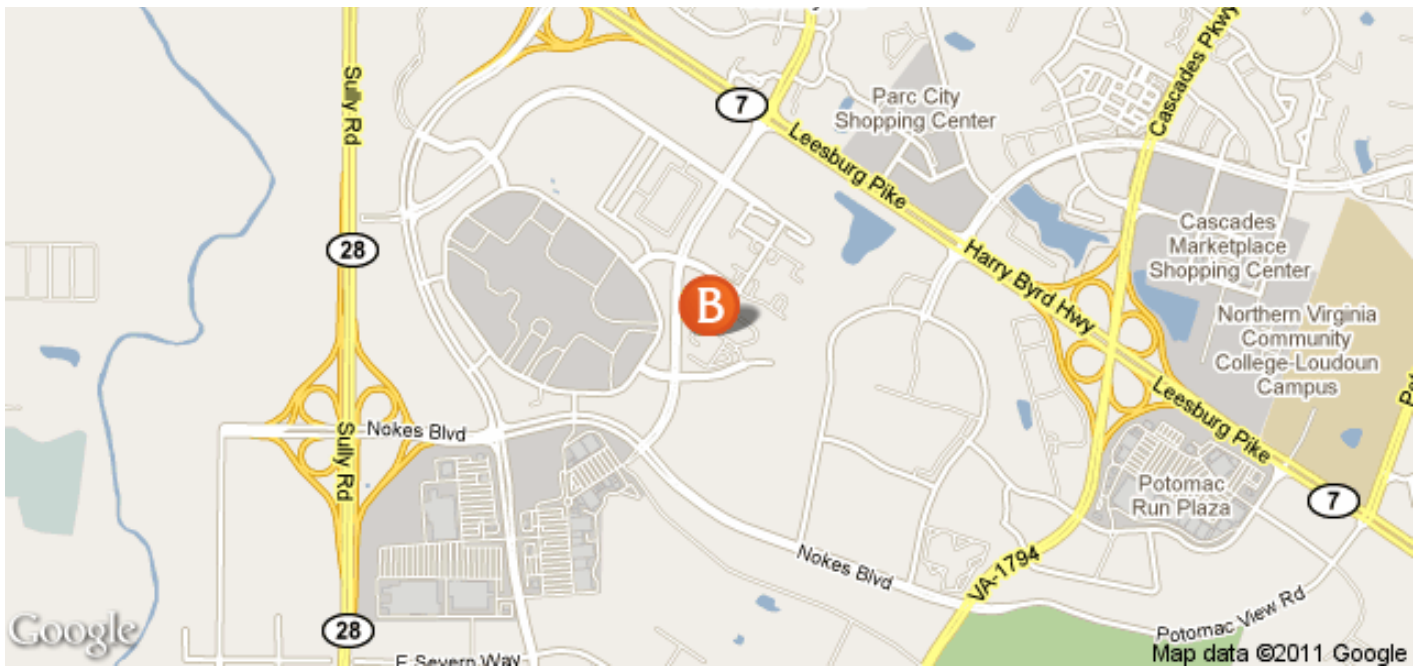

## IN THE AREA

- Across from the Dulles Town Center - shopping and restaurants
- Easy access to Rt. 28 and Rt 7
- Minutes to the Dulles Toll Road & Washington - Dulles Int'l Airport
- Near the W & OD cycling/jogging trail
- Claude Moore Par - 2 miles
- Ideally located to serve the Dulles High Tech Corridor
- Washington DC - 26 miles (40 minutes)