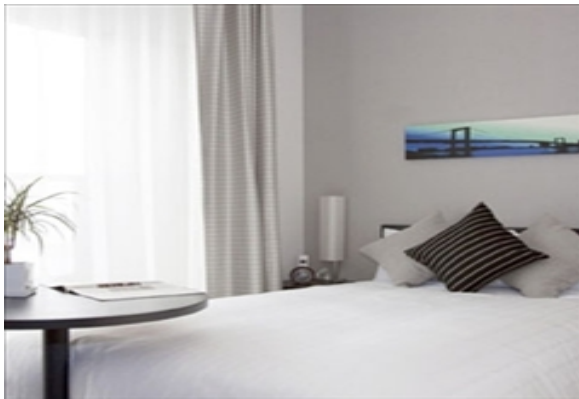

LIVING™

BY BRIDGESTREET

B - CONTE ARIAKE

3-1-20 ARIAKE KOTO-KU · TOKYO, 135-0063 JAPAN

Minimum Stay: 7 Nights Apartment Types Available: Studio & 1 Bedroom Located in the up-coming bay area of Tokyo, B:CONTE enjoys easy access to major business areas on the Rinkai Line and Yurikamome Line trains. Tokyo Big Sight is only a 4 minute walk away, and Tokyo Disney Resort is less than a 25 minute ride by local train. The Odaiba area can be reached on foot and is a popular area for weekend entertainment. With Limousine Buses from Narita and Haneda Airports, B:CONTE Ariake is perfect for your business and leisure travels.

AT THIS LOCATION

- 24 Hour Doorman
- 24 Hour Security
- Coffee Shop On-Site
- Conference Room
- Convenience Store On-Site
- Elevators Present
- Fitness Center
- Parking- Available

IN THE APARTMENT

- Beautiful Views
- Fully-Equipped Kitchen
- High Speed Internet Available
- Washer and Dryer