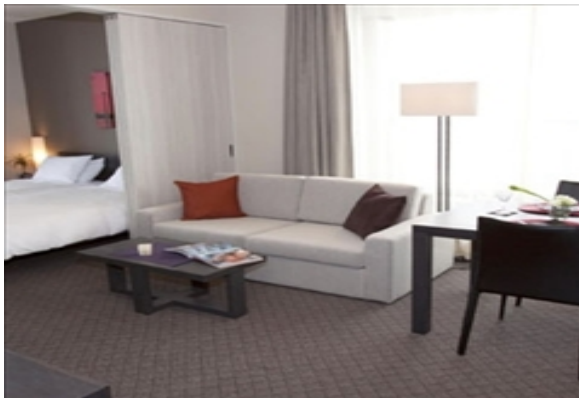

LIVING™

BY BRIDGESTREET

B - CONTE ARIAKE

3-1-20 ARIAKE KOTO-KU · TOKYO, 135-0063 JAPAN

Minimum Stay: 7 Nights Apartment Types Available: Studio & 1 Bedroom Located in the up-coming bay area of Tokyo, B:CONTE enjoys easy access to major business areas on the Rinkai Line and Yurikamome Line trains. Tokyo Big Sight is only a 4 minute walk away, and Tokyo Disney Resort is less than a 25 minute ride by local train. The Odaiba area can be reached on foot and is a popular area for weekend entertainment. With Limousine Buses from Narita and Haneda Airports, B:CONTE Ariake is perfect for your business and leisure travels.

AT THIS LOCATION

- 24 Hour Doorman
- 24 Hour Security
- Coffee Shop On-Site
- Conference Room
- Convenience Store On-Site
- Elevators Present
- Fitness Center
- Parking- Available

IN THE APARTMENT

- Beautiful Views
- Fully-Equipped Kitchen
- High Speed Internet Available
- Washer and Dryer