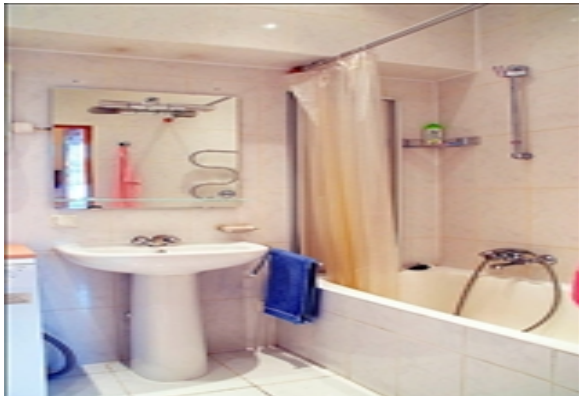

LIVING™

BY BRIDGESTREET

ST. PETERSBURG APARTMENTS

PUSHKINSKAYA 6 · ST. PETERSBURG, RUSSIA RUSSIAN FEDERATION

Western-style decor is a feature of the high quality St. Petersburg apartments, and with various locations around the city centre guests have a wide range to choose from. The apartments are situated within old construction houses with high ceilings and refined facades, yet furnishing inside is kept contemporary. Each spacious, light-filled apartment contains a fully fitted kitchen with a washer/dryer and in most cases, a dishwasher. Broadband Internet and Satellite television are both included, along with a DVD player for further entertainment. All apartments are located in the city center. This is the touristic, commercial and cultural heart of St. Petersburg. Nevsky Prospect and Gostiny Dvor, Palace Square, Winter Palace and Hermitage art collection are all within walking distance from the apartments.