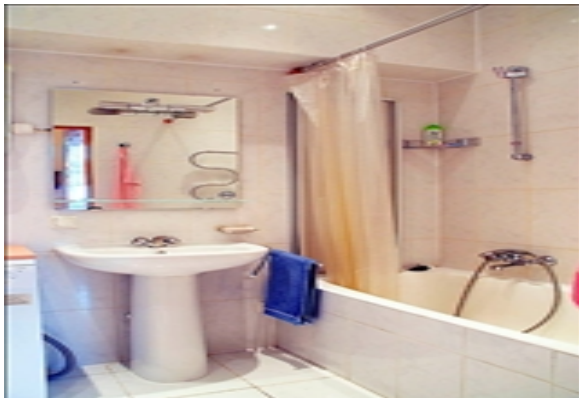

LIVING™

BY BRIDGESTREET

ST. PETERSBURG APARTMENTS

PUSHKINSKAYA 6 · ST. PETERSBURG, RUSSIA RUSSIAN FEDERATION

Western-style decor is a feature of the high quality St. Petersburg apartments, and with various locations around the city centre guests have a wide range to choose from. The apartments are situated within old construction houses with high ceilings and refined facades, yet furnishing inside is kept contemporary. Each spacious, light-filled apartment contains a fully fitted kitchen with a washer/dryer and in most cases, a dishwasher. Broadband Internet and Satellite television are both included, along with a DVD player for further entertainment. All apartments are located in the city center. This is the touristic, commercial and cultural heart of St. Petersburg. Nevsky Prospect and Gostiny Dvor, Palace Square, Winter Palace and Hermitage art collection are all within walking distance from the apartments.