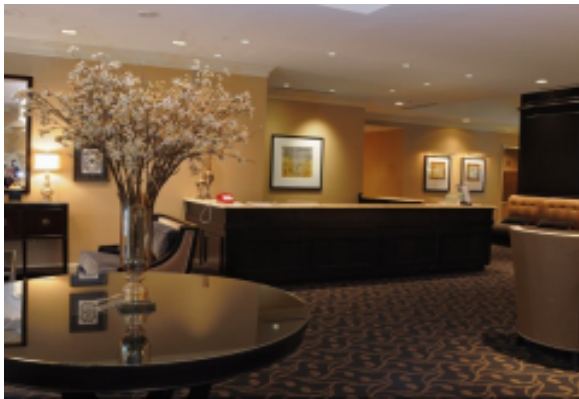

LIVING™

BY BRIDGESTREET

MERIDIAN AT BALLSTON

900 NORTH STUART STREET · ARLINGTON, VA 22203
UNITED STATES

Meridian at Ballston is a new, luxury, high rise community with breathtaking views towering above Ballston. The Ballston community is infused with shopping, restaurants and recreation while sitting at the cross-roads of Northern Virginia. Not only are I-66, Rt. 50, I-395 and I-495 all easily accessible from Ballston, but an array of public transportation including Metrorail, Metrobus and ART bus are less than a block from the Meridian's front door. The twentieth floor club room and pool provide a spine tingling view of this historic region.