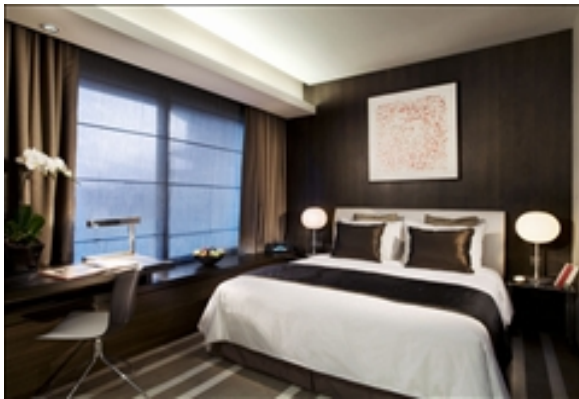

LIVING™

BY BRIDGESTREET

PAN PACIFIC SERVICED SUITES SINGAPORE

96 SOMERSET ROAD · SINGAPORE, 238163 SINGAPORE

The iconic Pan Pacific Serviced Suites building is located in the prime address of Orchard Road, next to the Somerset MRT station and right in the heart of Singapore's biggest shopping district. It is also just 20 minutes from Changi International Airport and less than 10 minutes from both the central business district at Raffles Place and Suntec City International Convention & Exhibition Centre. This prime location means you are never far from the action, whether you want to work, play, eat or take in a few local sights. Our 126 well-appointed and spacious Executive Suite to our Penthouses offers the comforts of home with the facilities and services of a five-star hotel. Combined with unique facilities including a sky garden, mineral water pool, state of the art gymnasium, hydro-therapeutic spa facilities, wired and wireless broadband...

IN THE APARTMENT

- Alarm System
- Bay Windows
- Beautiful Views
- Hardwood Floors
- High Speed Internet Available
- Kitchenette
- Washer & Dryer in 2 Bedroom Suites
- Wireless Internet Access

SERVICES

- Basic Cable Television Service Provided
- Breakfast Service
- Customized Billing to Suit Your Company's Needs
- Daily housekeeping Monday - Saturday, excluding Holidays
- Guest Handbook with a guide to the city and local community. Find everything from the area tourist sights, the nearest drug store, to the fitness center hours.
- Our Satisfaction Guarantee / notre garantie satisfaction