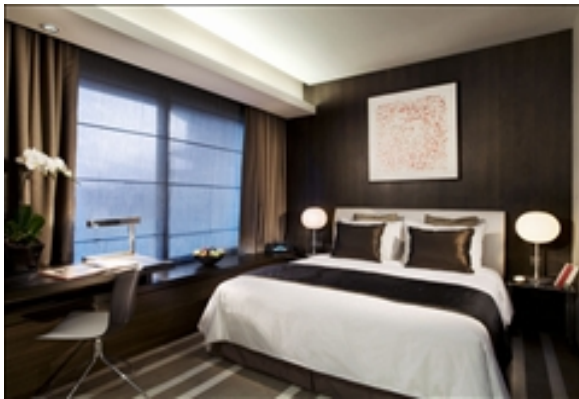

LIVING™

BY BRIDGESTREET

PAN PACIFIC SERVICED SUITES SINGAPORE

96 SOMERSET ROAD, · SINGAPORE, 238163 SINGAPORE

The iconic Pan Pacific Serviced Suites building is located in the prime address of Orchard Road, next to the Somerset MRT station and right in the heart of Singapore's biggest shopping district. It is also just 20 minutes from Changi International Airport and less than 10 minutes from both the central business district at Raffles Place and Suntec City International Convention & Exhibition Centre. This prime location means you are never far from the action, whether you want to work, play, eat or take in a few local sights. Our 126 well-appointed and spacious Executive Suite to our Penthouses offers the comforts of home with the facilities and services of a five-star hotel. Combined with unique facilities including a sky garden, mineral water pool, state of the art gymnasium, hydro-therapeutic spa facilities, wired and wireless broadband...

IN THE APARTMENT

- Alarm System
- Bay Windows
- Beautiful Views
- Hardwood Floors
- High Speed Internet Available
- Kitchenette
- Washer & Dryer in 2 Bedroom Suites
- Wireless Internet Access

SERVICES

- Basic Cable Television Service Provided
- Breakfast Service
- Customized Billing to Suit Your Company's Needs
- Daily housekeeping Monday - Saturday, excluding Holidays
- Guest Handbook with a guide to the city and local community. Find everything from the area tourist sights, the nearest drug store, to the fitness center hours.
- Our Satisfaction Guarantee / notre garantie satisfaction