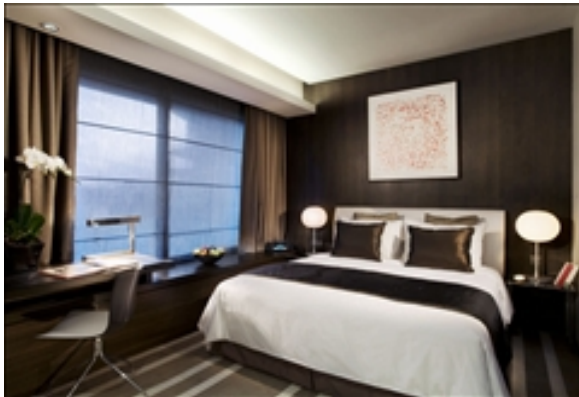

LIVING™

BY BRIDGESTREET

PAN PACIFIC SERVICED SUITES SINGAPORE

96 SOMERSET ROAD · SINGAPORE, 238163 SINGAPORE

The iconic Pan Pacific Serviced Suites building is located in the prime address of Orchard Road, next to the Somerset MRT station and right in the heart of Singapore's biggest shopping district. It is also just 20 minutes from Changi International Airport and less than 10 minutes from both the central business district at Raffles Place and Suntec City International Convention & Exhibition Centre. This prime location means you are never far from the action, whether you want to work, play, eat or take in a few local sights. Our 126 well-appointed and spacious Executive Suite to our Penthouses offers the comforts of home with the facilities and services of a five-star hotel. Combined with unique facilities including a sky garden, mineral water pool, state of the art gymnasium, hydro-therapeutic spa facilities, wired and wireless broadband...

IN THE APARTMENT

- Alarm System
- Bay Windows
- Beautiful Views
- Hardwood Floors
- High Speed Internet Available
- Kitchenette
- Washer & Dryer in 2 Bedroom Suites
- Wireless Internet Access

BRIDGESTREET
GLOBAL HOSPITALITY