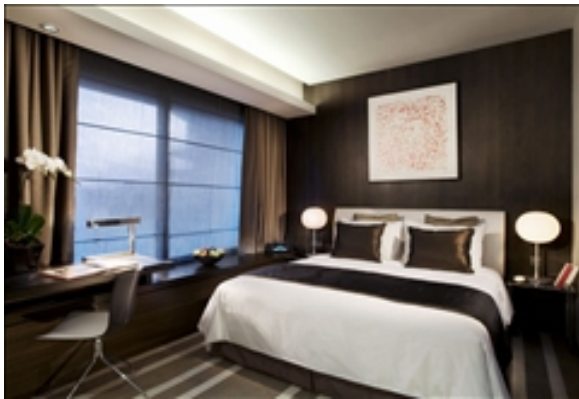

## PAN PACIFIC SERVICED SUITES SINGAPORE

96 SOMERSET ROAD · SINGAPORE, 238163 SINGAPORE

The iconic Pan Pacific Serviced Suites building is located in the prime address of Orchard Road, next to the Somerset MRT station and right in the heart of Singapore's biggest shopping district. It is also just 20 minutes from Changi International Airport and less than 10 minutes from both the central business district at Raffles Place and Suntec City International Convention & Exhibition Centre. This prime location means you are never far from the action, whether you want to work, play, eat or take in a few local sights. Our 126 well-appointed and spacious Executive Suite to our Penthouses offers the comforts of home with the facilities and services of a five-star hotel. Combined with unique facilities including a sky garden, mineral water pool, state of the art gymnasium, hydro-therapeutic spa facilities, wired and wireless broadband...

### IN THE APARTMENT

- Alarm System
- Bay Windows
- Beautiful Views
- Hardwood Floors
- High Speed Internet Available
- Kitchenette
- Washer & Dryer in 2 Bedroom Suites
- Wireless Internet Access