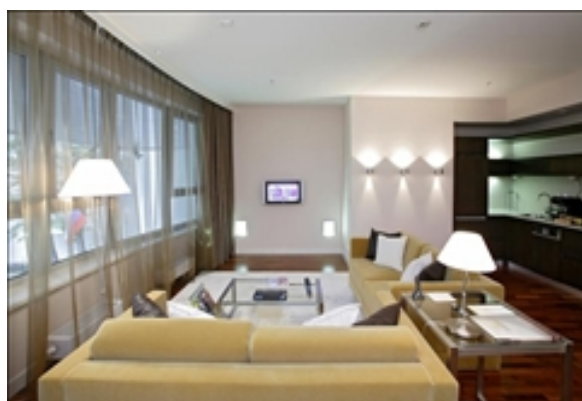

LIVING™

BY BRIDGESTREET

MAMAISSON ALL-SUITES SPA HOTEL POKROVKA

POKROVKA STR. 40, BUILDING 2 · MOSCOW, 105062
RUSSIAN FEDERATION

Mamaison All-Suites Spa Hotel Pokrovka has 84 suites, with each suite category featuring a different lay out, view and decoration. Interior design, inspired by the latest trends in residential style, has adopted and combined elements from the “modern” thirties – openness and lots of light – and from the fifties – pastel colors and interesting shapes. Pokrovka Suite Hotel is conveniently located on Pokrovka street between the Garden and Boulevard Rings, in the northern part of downtown Moscow. Historically, Pokrovka used to connect the Kremlin to royal residences and mansions in the countryside. Most historical and cultural attractions are within walking distance: the Kremlin and Red Square, the Bolshoi Theatre and Manezhnaya Square, Parliament Building and Tverskaya street, Christ the Savior Cathedral and the Pushkin Museum of Fine Arts.