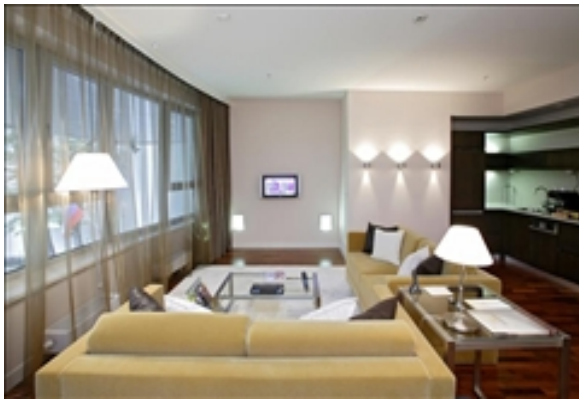

LIVING™

BY BRIDGESTREET

MAMAISON ALL-SUITES SPA HOTEL POKROVKA

POKROVKA STR. 40, BUILDING 2 · MOSCOW, 105062
RUSSIAN FEDERATION

Mamaison All-Suites Spa Hotel Pokrovka has 84 suites, with each suite category featuring a different lay out, view and decoration. Interior design, inspired by the latest trends in residential style, has adopted and combined elements from the “modern” thirties – openness and lots of light – and from the fifties – pastel colors and interesting shapes. Pokrovka Suite Hotel is conveniently located on Pokrovka street between the Garden and Boulevard Rings, in the northern part of downtown Moscow. Historically, Pokrovka used to connect the Kremlin to royal residences and mansions in the countryside. Most historical and cultural attractions are within walking distance: the Kremlin and Red Square, the Bolshoi Theatre and Manezhnaya Square, Parliament Building and Tverskaya street, Christ the Savior Cathedral and the Pushkin Museum of Fine Arts.