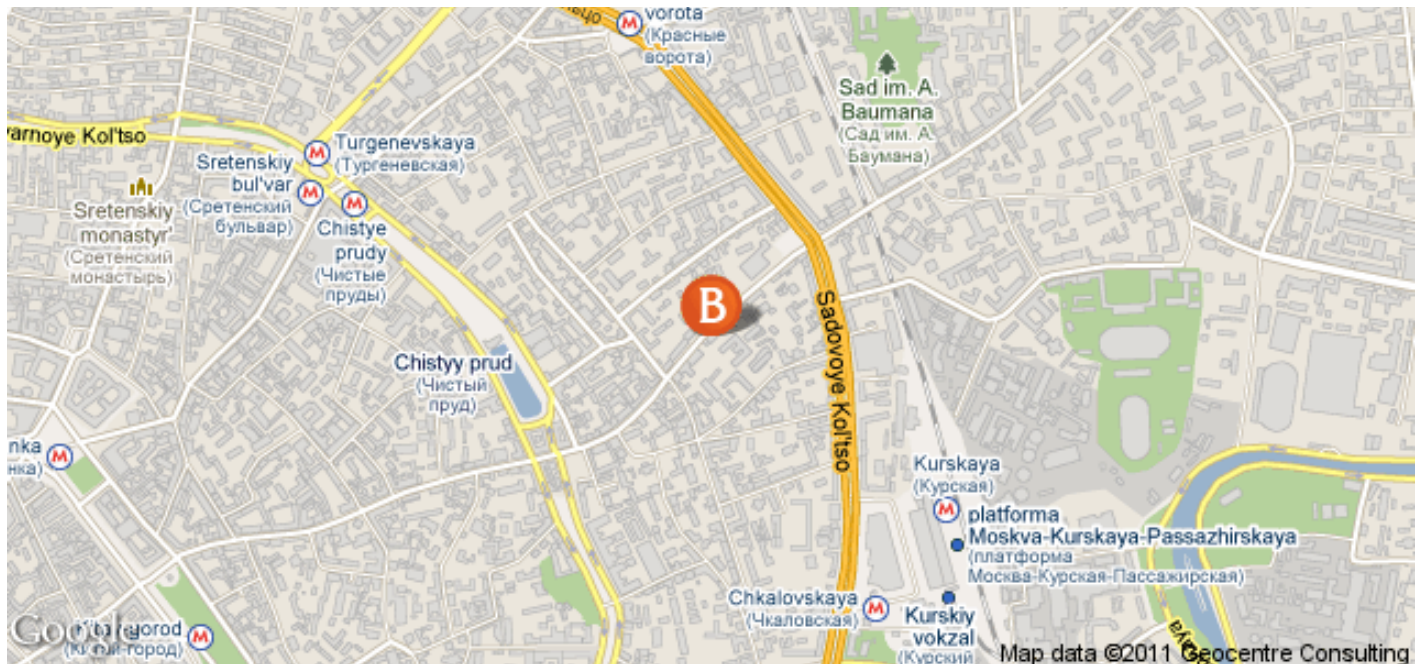

LIVING™

BY BRIDGESTREET

MAMAISSON ALL-SUITES SPA HOTEL POKROVKA

POKROVKA STR. 40, BUILDING 2 · MOSCOW, 105062
RUSSIAN FEDERATION

Mamaison All-Suites Spa Hotel Pokrovka has 84 suites, with each suite category featuring a different lay out, view and decoration. Interior design, inspired by the latest trends in residential style, has adopted and combined elements from the “modern” thirties – openness and lots of light – and from the fifties – pastel colors and interesting shapes. Pokrovka Suite Hotel is conveniently located on Pokrovka street between the Garden and Boulevard Rings, in the northern part of downtown Moscow. Historically, Pokrovka used to connect the Kremlin to royal residences and mansions in the countryside. Most historical and cultural attractions are within walking distance: the Kremlin and Red Square, the Bolshoi Theatre and Manezhnaya Square, Parliament Building and Tverskaya street, Christ the Savior Cathedral and the Pushkin Museum of Fine Arts.

LIVING™

BY BRIDGESTREET

IN THE AREA

- Airport: 40 minutes driving distance
- Train/Bus station: 5 minutes driving distance
- Supermarket: 5 minutes walking distance
- GYM: Nearby
- ATM: 10 minutes walking distance

MAMAISON ALL-SUITES SPA HOTEL POKROVKA

POKROVKA STR. 40, BUILDING 2 · MOSCOW, 105062
RUSSIAN FEDERATION

Call us: +44 (0) 207 792 2222

Distance from city center: 2.5 mile(s)

BRIDGESTREET.
GLOBAL HOSPITALITY