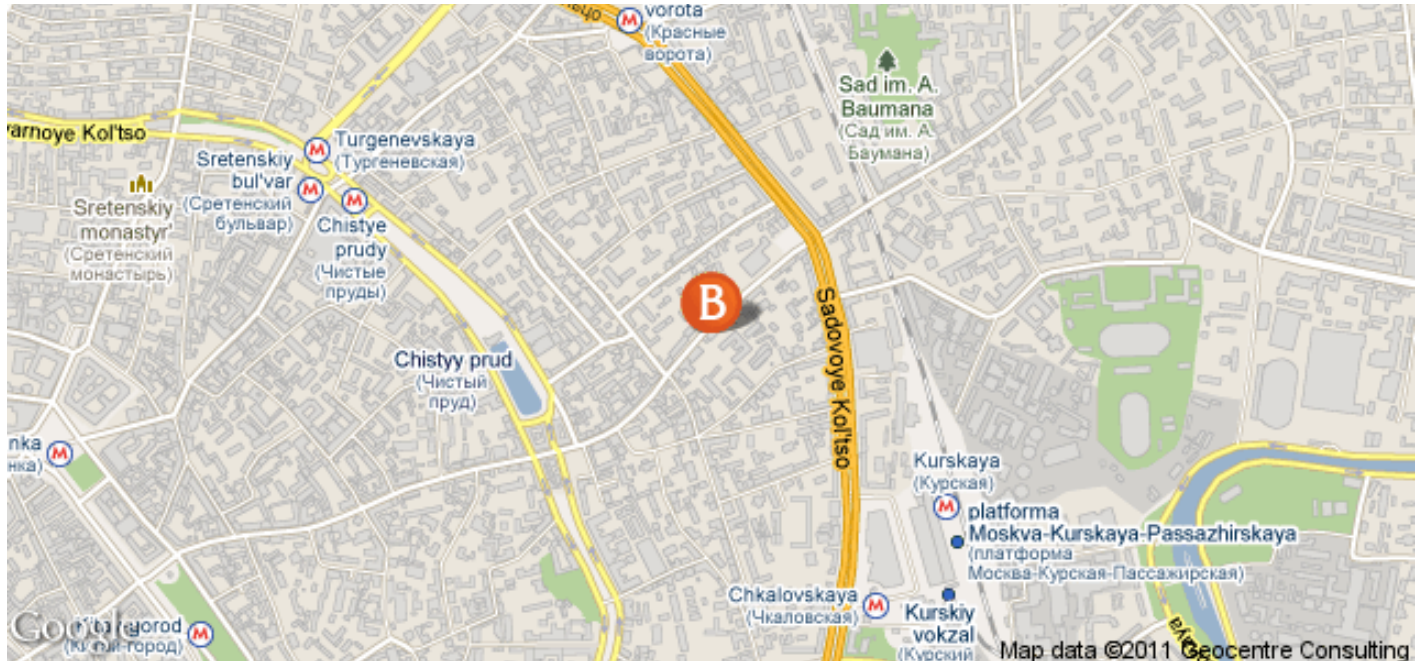

LIVING™

BY BRIDGESTREET

IN THE AREA

- Airport: 40 minutes driving distance
- Train/Bus station: 5 minutes driving distance
- Supermarket: 5 minutes walking distance
- GYM: Nearby
- ATM: 10 minutes walking distance