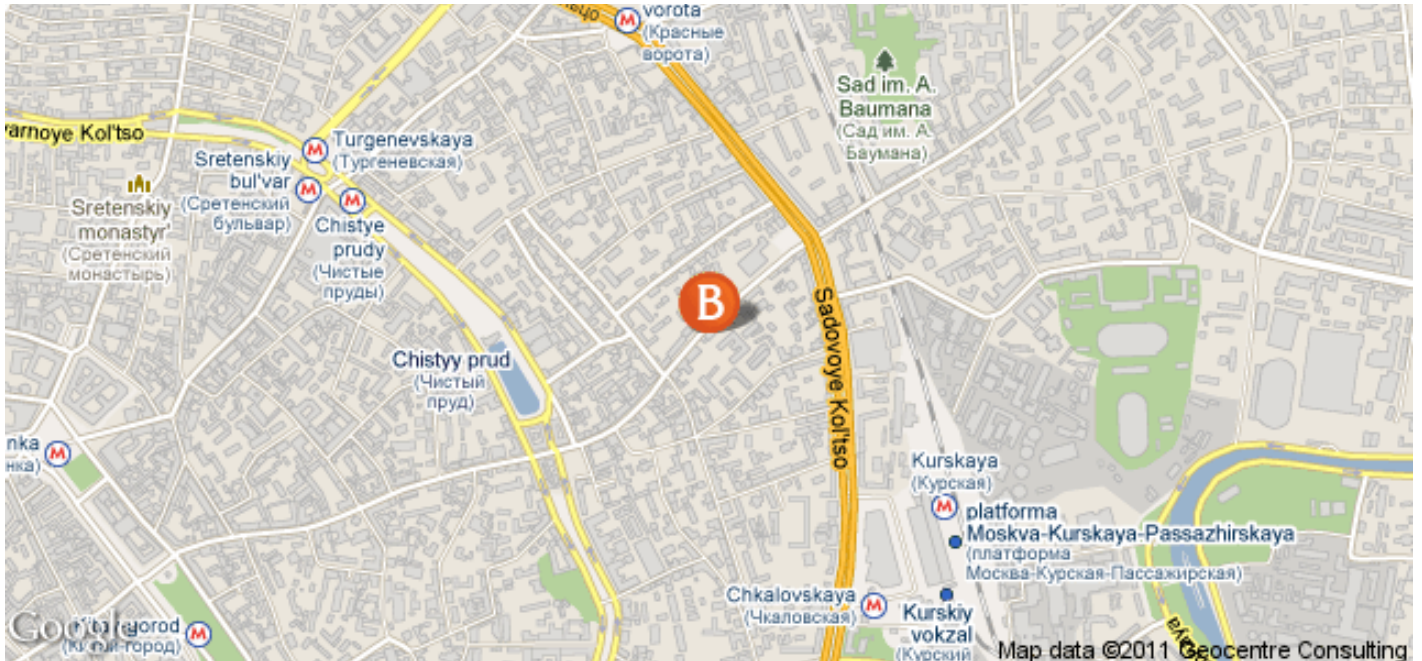

LIVING™

BY BRIDGESTREET

IN THE AREA

- Airport: 40 minutes driving distance
- Train/Bus station: 5 minutes driving distance
- Supermarket: 5 minutes walking distance
- GYM: Nearby
- ATM: 10 minutes walking distance

MAMAISON ALL-SUITES SPA HOTEL POKROVKA

POKROVKA STR. 40, BUILDING 2 · MOSCOW, 105062
RUSSIAN FEDERATION

Call us: +44 (0) 20 7792 2222

Distance from city center: 2.5 mile(s)

BRIDGESTREET.
GLOBAL HOSPITALITY