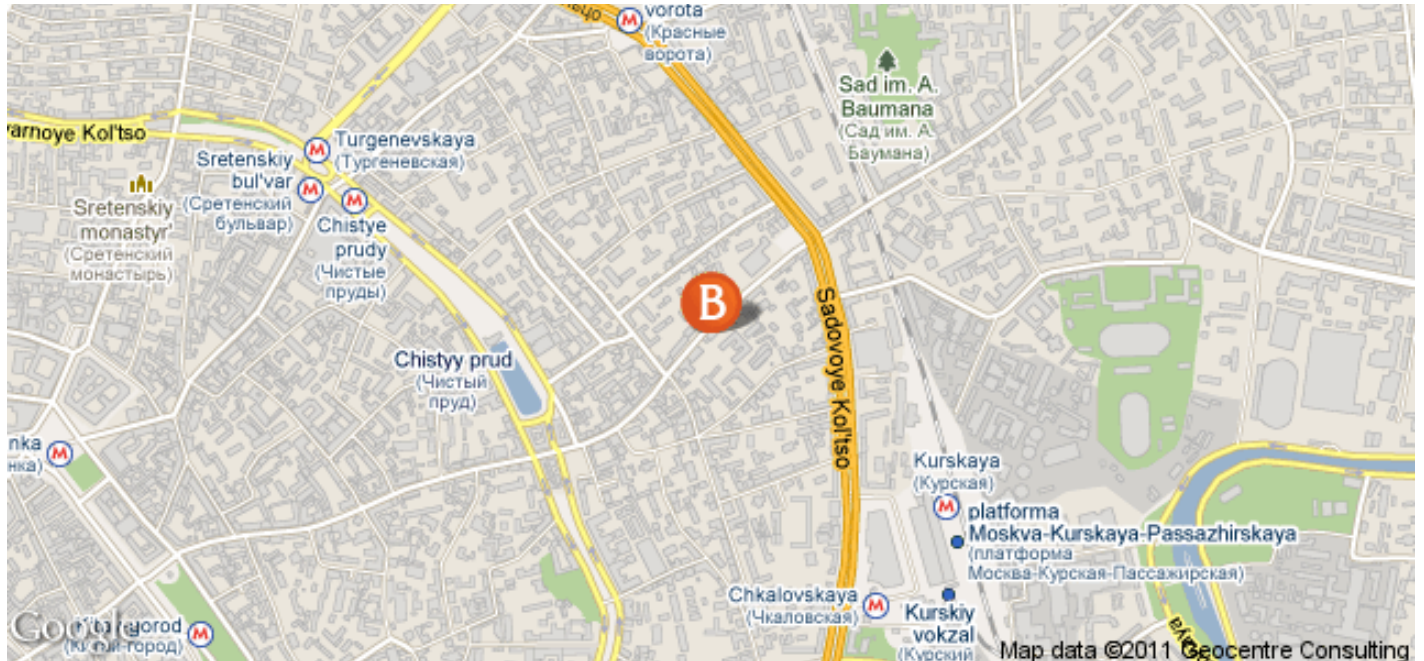

LIVING™

BY BRIDGESTREET

IN THE AREA

- Airport: 40 minutes driving distance
- Train/Bus station: 5 minutes driving distance
- Supermarket: 5 minutes walking distance
- GYM: Nearby
- ATM: 10 minutes walking distance

MAMAISON ALL-SUITES SPA HOTEL POKROVKA

POKROVKA STR. 40, BUILDING 2 · MOSCOW, 105062
RUSSIAN FEDERATION

Call us: +44 (0) 20 7792 2222

Distance from city center: 2.5 mile(s)

BRIDGESTREET.
GLOBAL HOSPITALITY