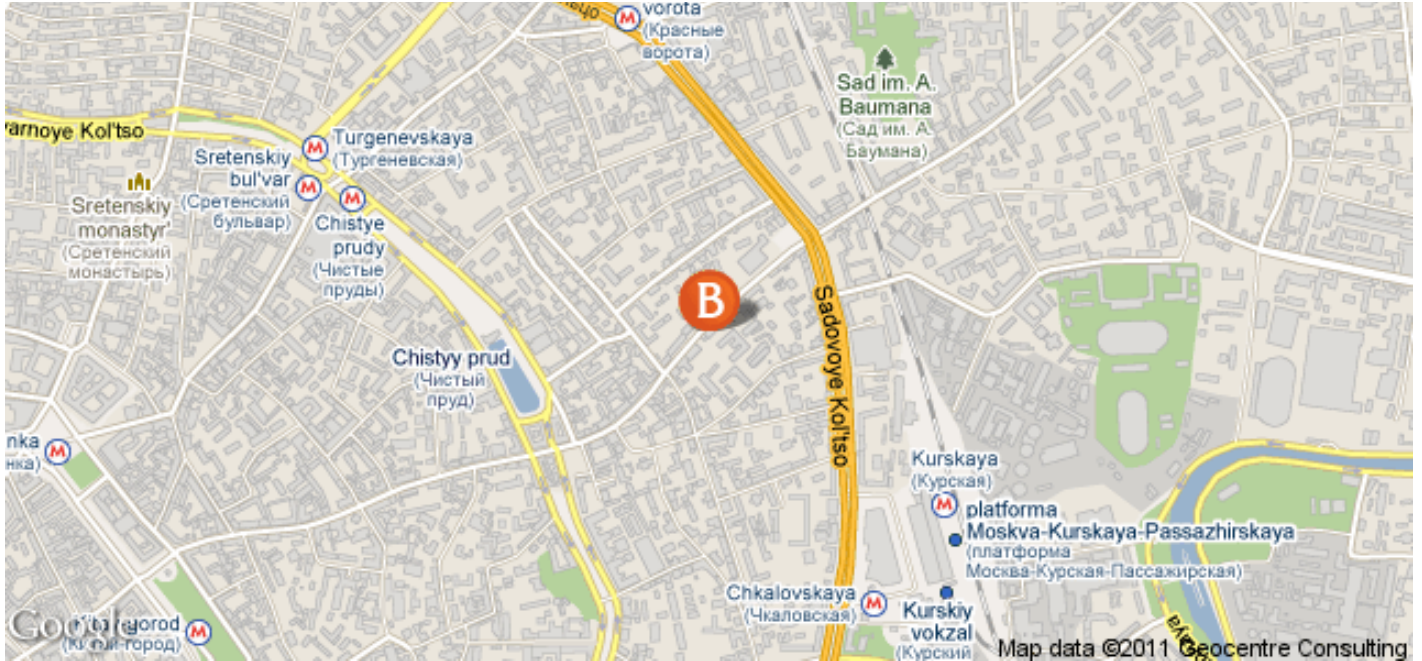

LIVING™

BY BRIDGESTREET

IN THE AREA

- Airport: 40 minutes driving distance
- Train/Bus station: 5 minutes driving distance
- Supermarket: 5 minutes walking distance
- GYM: Nearby
- ATM: 10 minutes walking distance

MAMAISON ALL-SUITES SPA HOTEL POKROVKA

POKROVKA STR. 40, BUILDING 2 · MOSCOW, 105062
RUSSIAN FEDERATION

Call us: +44 (0) 20 7792 2222

Distance from city center: 2.5 mile(s)

BRIDGESTREET.
GLOBAL HOSPITALITY