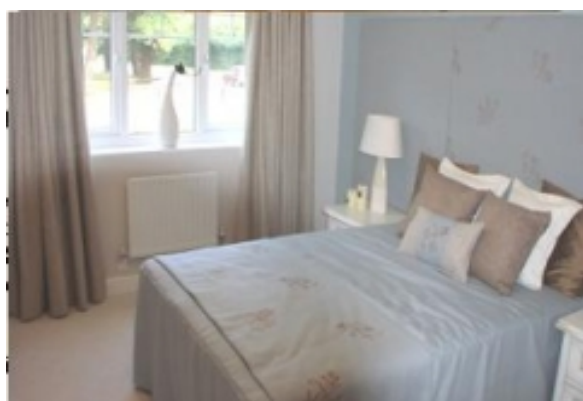

LIVING™

BY BRIDGESTREET

CLEVE PLACE

BRIDGEWATER ROAD · WEYBRIDGE, KT13 0ER UNITED KINGDOM

The Cleve Place is a residential development of luxury 2-bedroom apartments situated in tranquil and historic Weybridge, is just a short journey by train from central London. These modern apartments have been finished to the highest specification and are unbeatable for convenience, comfort and cost. There are communal gardens in which to relax and enjoy. The apartments has a fully equipped kitchen, a spacious living and dining area with weekly housekeeping. The apartments also has many other facilities such as ironing board, entry phone, washer/dryer and washing machine.