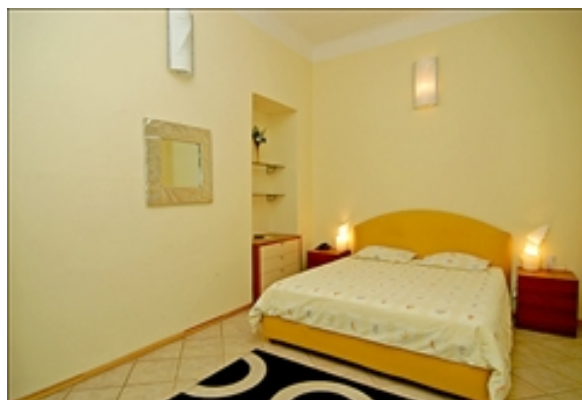

## V TUNICH RESIDENCE

---

VTUNICH 14 120 00 PRAHA 2 – NOVÉ MESTO · PRAGUE,  
2 CZECH REPUBLIC

Aparthotel Angel offers to our guests 66 comfortable and individually designed spacious apartments with 2 rooms, the living room with 1 or 2 sofa beds and the kitchenette and the bedroom with the double beds. Apart from such requirements as cable TV and internet access, we provide daily cleaning service and breakfast on request. The apartments have a kitchenette equipped with microwave, glass ceramics cooker, coffee & tea making facilities, kettle, crockery & cutlery, fridge and hair dryer. The most of apartments also have a terrace.