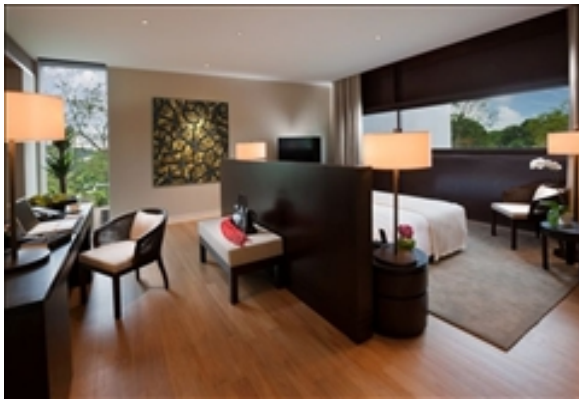

## THE CLUB AT CAPELLA SINGAPORE

1 THE KNOLLS, SENTOSA ISLAND · SINGAPORE, 098297  
SINGAPORE

The Club at Capella Singapore consists of contemporary resort styled sea-facing suites (1 to 4 Bedroom) and 9 stand alone double storey manors, each with private pools. The luxury of space is offered with sea-facing suites up to 3,821 sq feet. The only sea-facing serviced accommodation in Sentosa, our guests are pampered with choices to exclusive facilities and services from both the private clubhouse and Hotel.

### IN THE APARTMENT

- Alarm System
- Beautiful Views
- Breakfast bar
- Deck or terrace
- Fully-Equipped Kitchen
- High Speed Internet Available
- I-Pod Docking Station
- In Room Safe