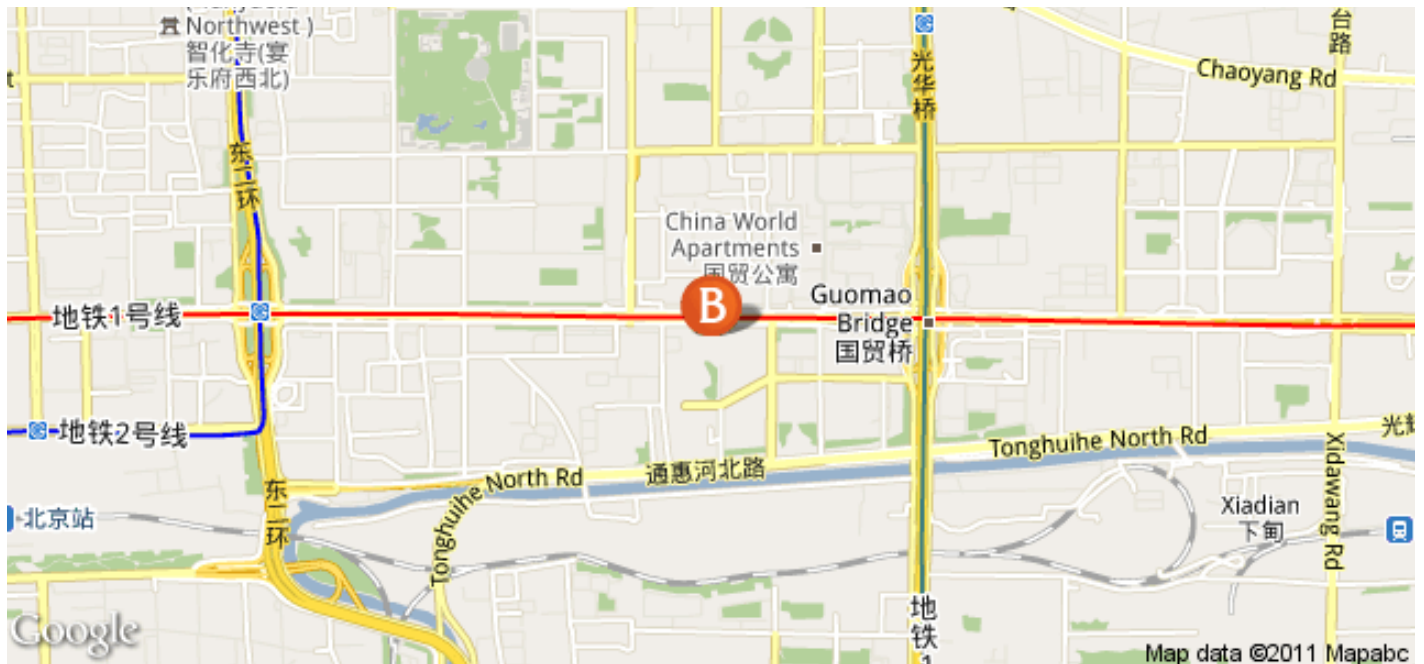

LIVING™

BY BRIDGESTREET

IN THE AREA

- Located in downtown Beijing, adjacent to the embassy district and a short walk from Jianguomen central business area, life in China World Apartments redefines convenience in the capital.

CHINA WORLD APARTMENTS

1 JIANGUOMENWAI AVENUE, CHAOYANG DISTRICT ·
BEIJING, 100004 CHINA

Call us: +65 9755 5183

Distance from city center: 18.2 mile(s)

BRIDGESTREET.
GLOBAL HOSPITALITY

+65 9755 5183
BRIDGESTREET.COM