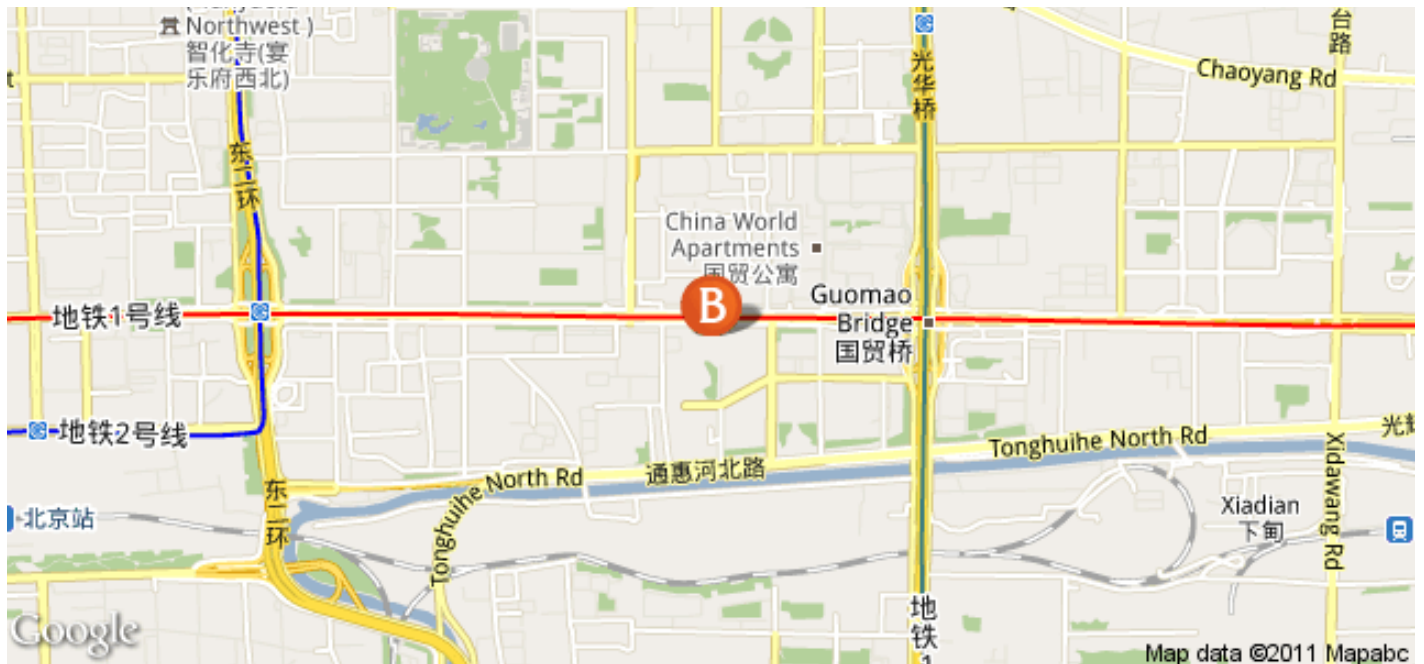

LIVING™

BY BRIDGESTREET

IN THE AREA

- Located in downtown Beijing, adjacent to the embassy district and a short walk from Jianguomen central business area, life in China World Apartments redefines convenience in the capital.

CHINA WORLD APARTMENTS

1 JIANGUOMENWAI AVENUE, CHAOYANG DISTRICT -
BEIJING, 100004 CHINA

Call us: +65 9755 5183

Distance from city center: 18.2 mile(s)

BRIDGESTREET.
GLOBAL HOSPITALITY

+65 9755 5183
BRIDGESTREET.COM