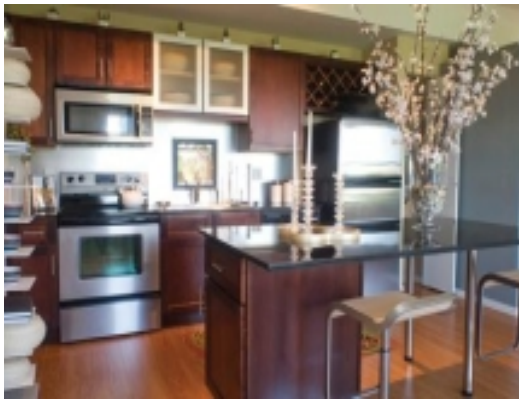

RESIDENCES™

BY BRIDGESTREET

MILL DISTRICT CITY APARTMENTS

New building

225 PORTLAND AVE MINNEAPOLIS · MINNEAPOLIS, MN
55401 UNITED STATES

AT THIS LOCATION

- Business Center
- Concierge
- Fitness Center
- Indoor Pool
- Restaurant On-Site

IN THE APARTMENT

- Dishwasher / lave vaisselle
- Fireplace in Select Units
- Granite countertops
- Hardwood Floors

SERVICES

- Basic Cable Television Service Provided
- Bi-Weekly Housekeeping
- Customized Billing to Suit Your Company's Needs
- Guest Handbook with a guide to the city and local community. Find everything from the area tourist sights, the nearest drug store, to the fitness center hours.
- Key Packet Delivered Prior To Move-In
- Our Satisfaction Guarantee / notre garantie satisfaction

BRIDGESTREET®
GLOBAL HOSPITALITY

1 800 278 7338
BRIDGESTREET.COM

EXCLUSIVE.
BY BRIDGESTREET

RESIDENCES.
BY BRIDGESTREET

MODEL
A PART HOTEL

LIVING.
BY BRIDGESTREET

PLACES.
BY BRIDGESTREET

STÜDYO.
BY BRIDGESTREET