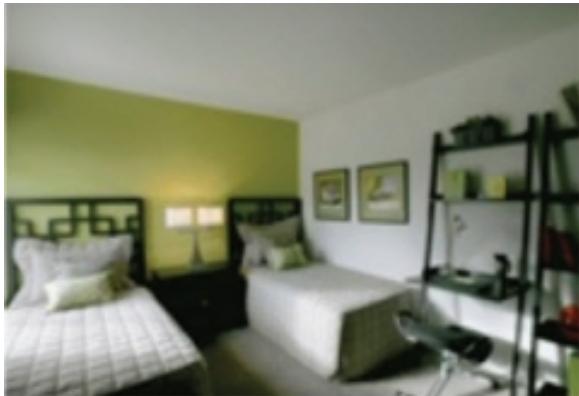

LIVING™

BY BRIDGESTREET

ALDINGBROOKE APARTMENTS

6350 ALDINGBROOKE CIRCLE RD N · WEST
BLOOMFIELD, MI 48322 UNITED STATES

Aldingbrooke is truly West Bloomfield's leading luxury apartment community featuring a 24-hour attended gatehouse and 130-acres of wooded rolling terrain. We also offer a beautiful outdoor swimming pool, well-maintained tennis courts, and spacious grounds for our residents to enjoy jogging and biking. Aldingbrooke has one, two and three bedroom floor plans ranging from 1,000-2,800 square feet with features including: private entrances, incredible walk-in closets, spacious bedrooms, storage space and spectacular views.