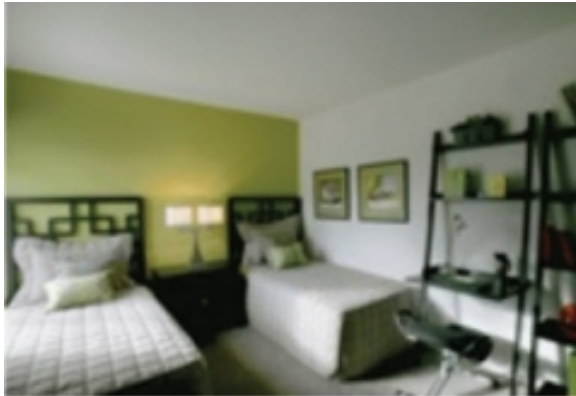

LIVING™

BY BRIDGESTREET

ALDINGBROOKE APARTMENTS

6350 ALDINGBROOKE CIRCLE RD N · WEST
BLOOMFIELD, MI 48322 UNITED STATES

Aldingbrooke is truly West Bloomfield's leading luxury apartment community featuring a 24-hour attended gatehouse and 130-acres of wooded rolling terrain. We also offer a beautiful outdoor swimming pool, well-maintained tennis courts, and spacious grounds for our residents to enjoy jogging and biking. Aldingbrooke has one, two and three bedroom floor plans ranging from 1,000-2,800 square feet with features including: private entrances, incredible walk-in closets, spacious bedrooms, storage space and spectacular views.