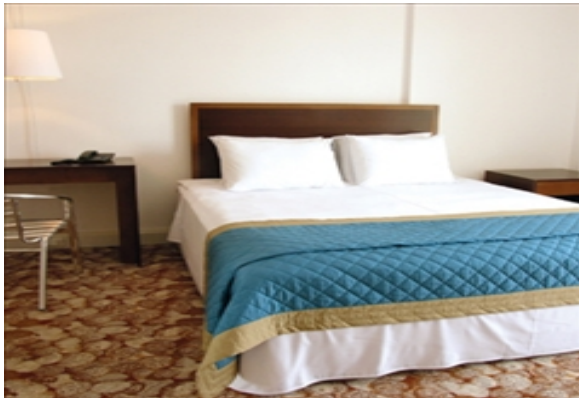

## THE PENDIK RESIDENCE

SAHILYOLU ANKARA CAD. 239 ALT KAYNARCA PENDIK ·  
ISTANBUL, 34890 TURKEY

The Marmara Pendix Residence offers a combination of 23 suite apartments (60m2) and 9 superior (25m2)apartments, overlooking the stunning Sea of Marmara and Princess Islands. Each apartment comes fully furnished with a host of amenities to make your stay as comfortable and efficient as possible. The light and airy rooms feature traditional Turkish style, supplemented by clean and tidy furniture. As well as providing free internet access and television facility, guests have free use of the large outdoor swimming pool. The Pendik Residence is within just 15 minutes drive of the Sabiha Gokcen International Airport, and the same distance to the main Asian industrial districts of Kartal, Kurtkoy, Tuzla and Gebze. The centre of Pendik is just 2 km away, hosting a plethora of shops, as well as a gymnasium.